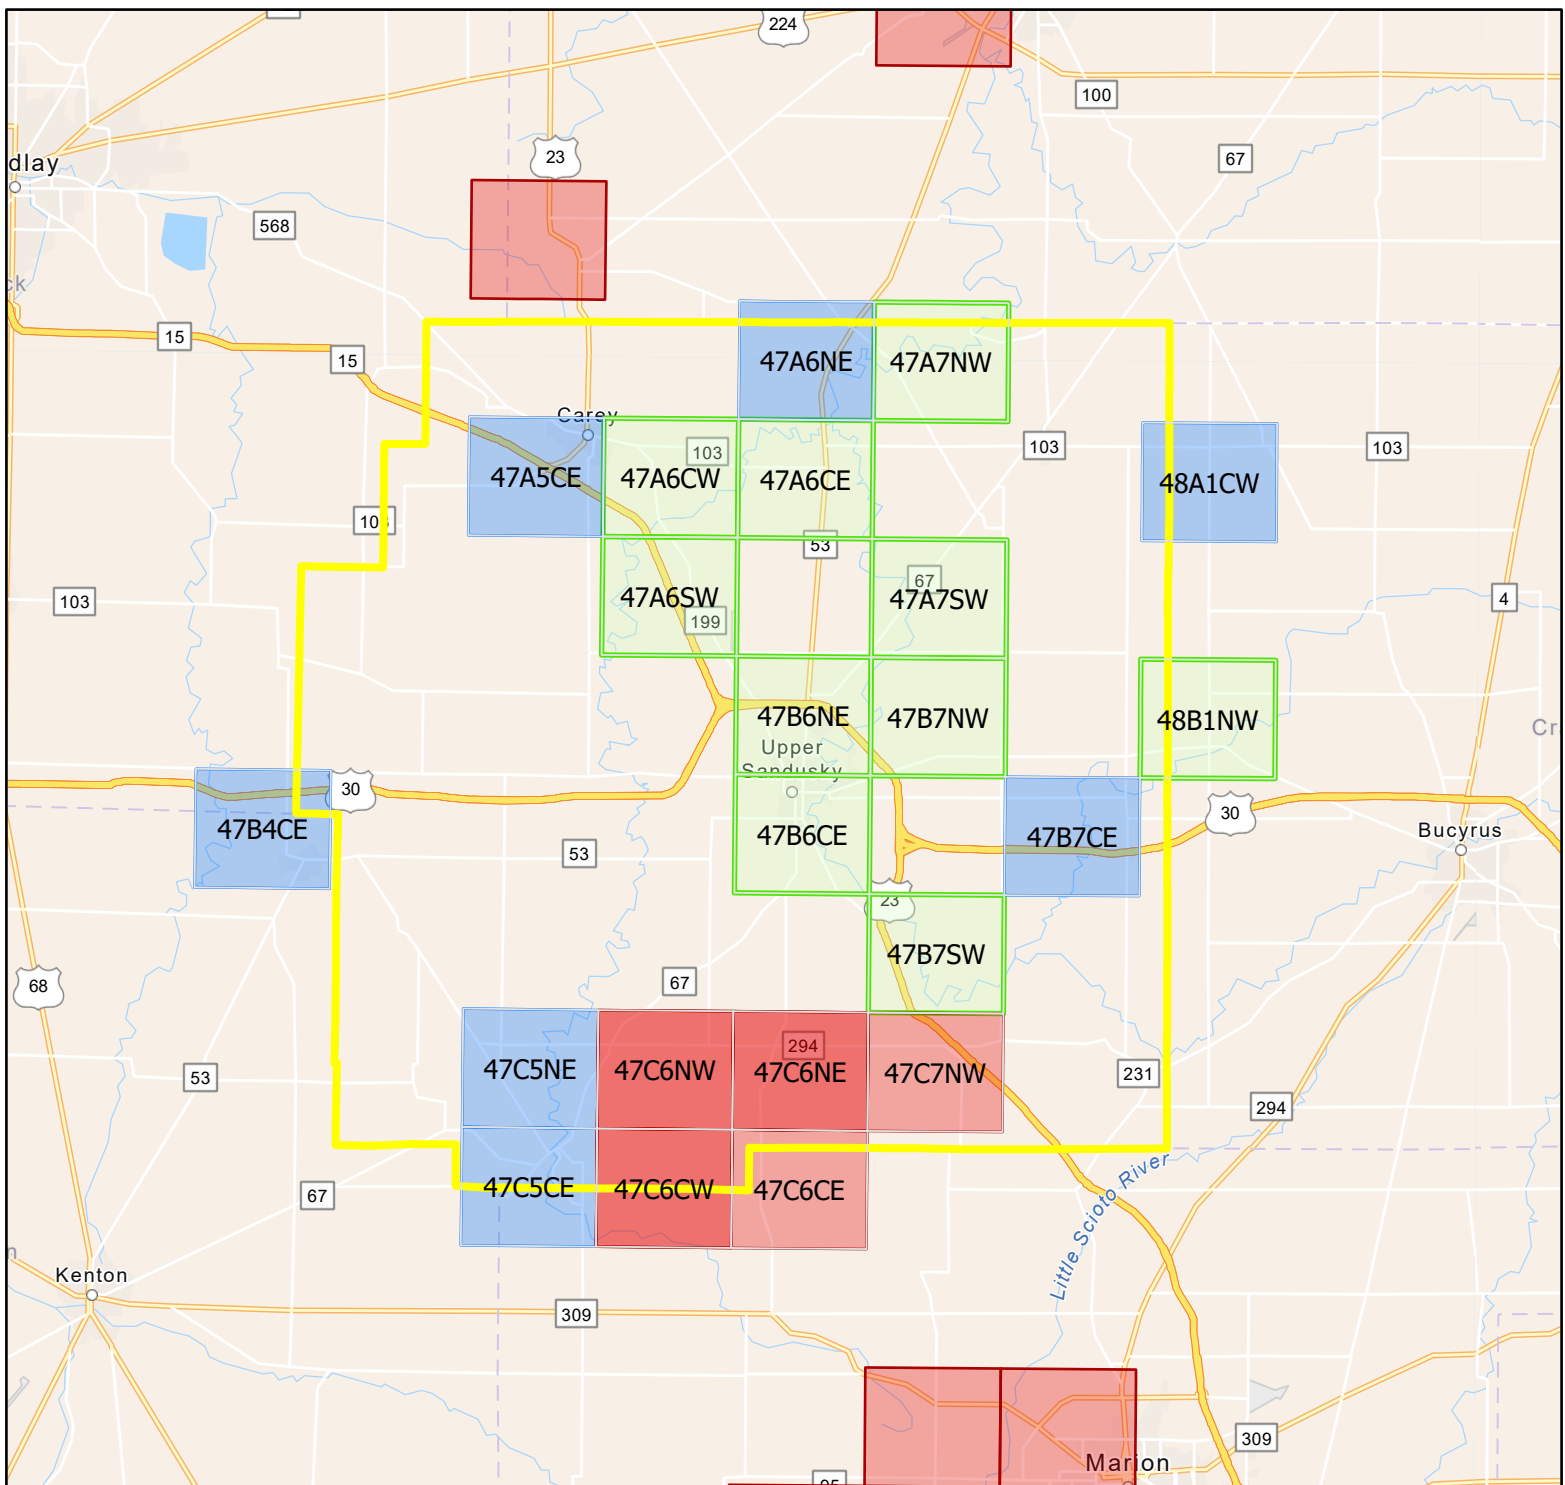

Crane Survey Wyandot County Locations

- Wyandot County
- Survey Block
- Alternative Block
- Block with Past Observation

0 3.75 7.5 15 Miles