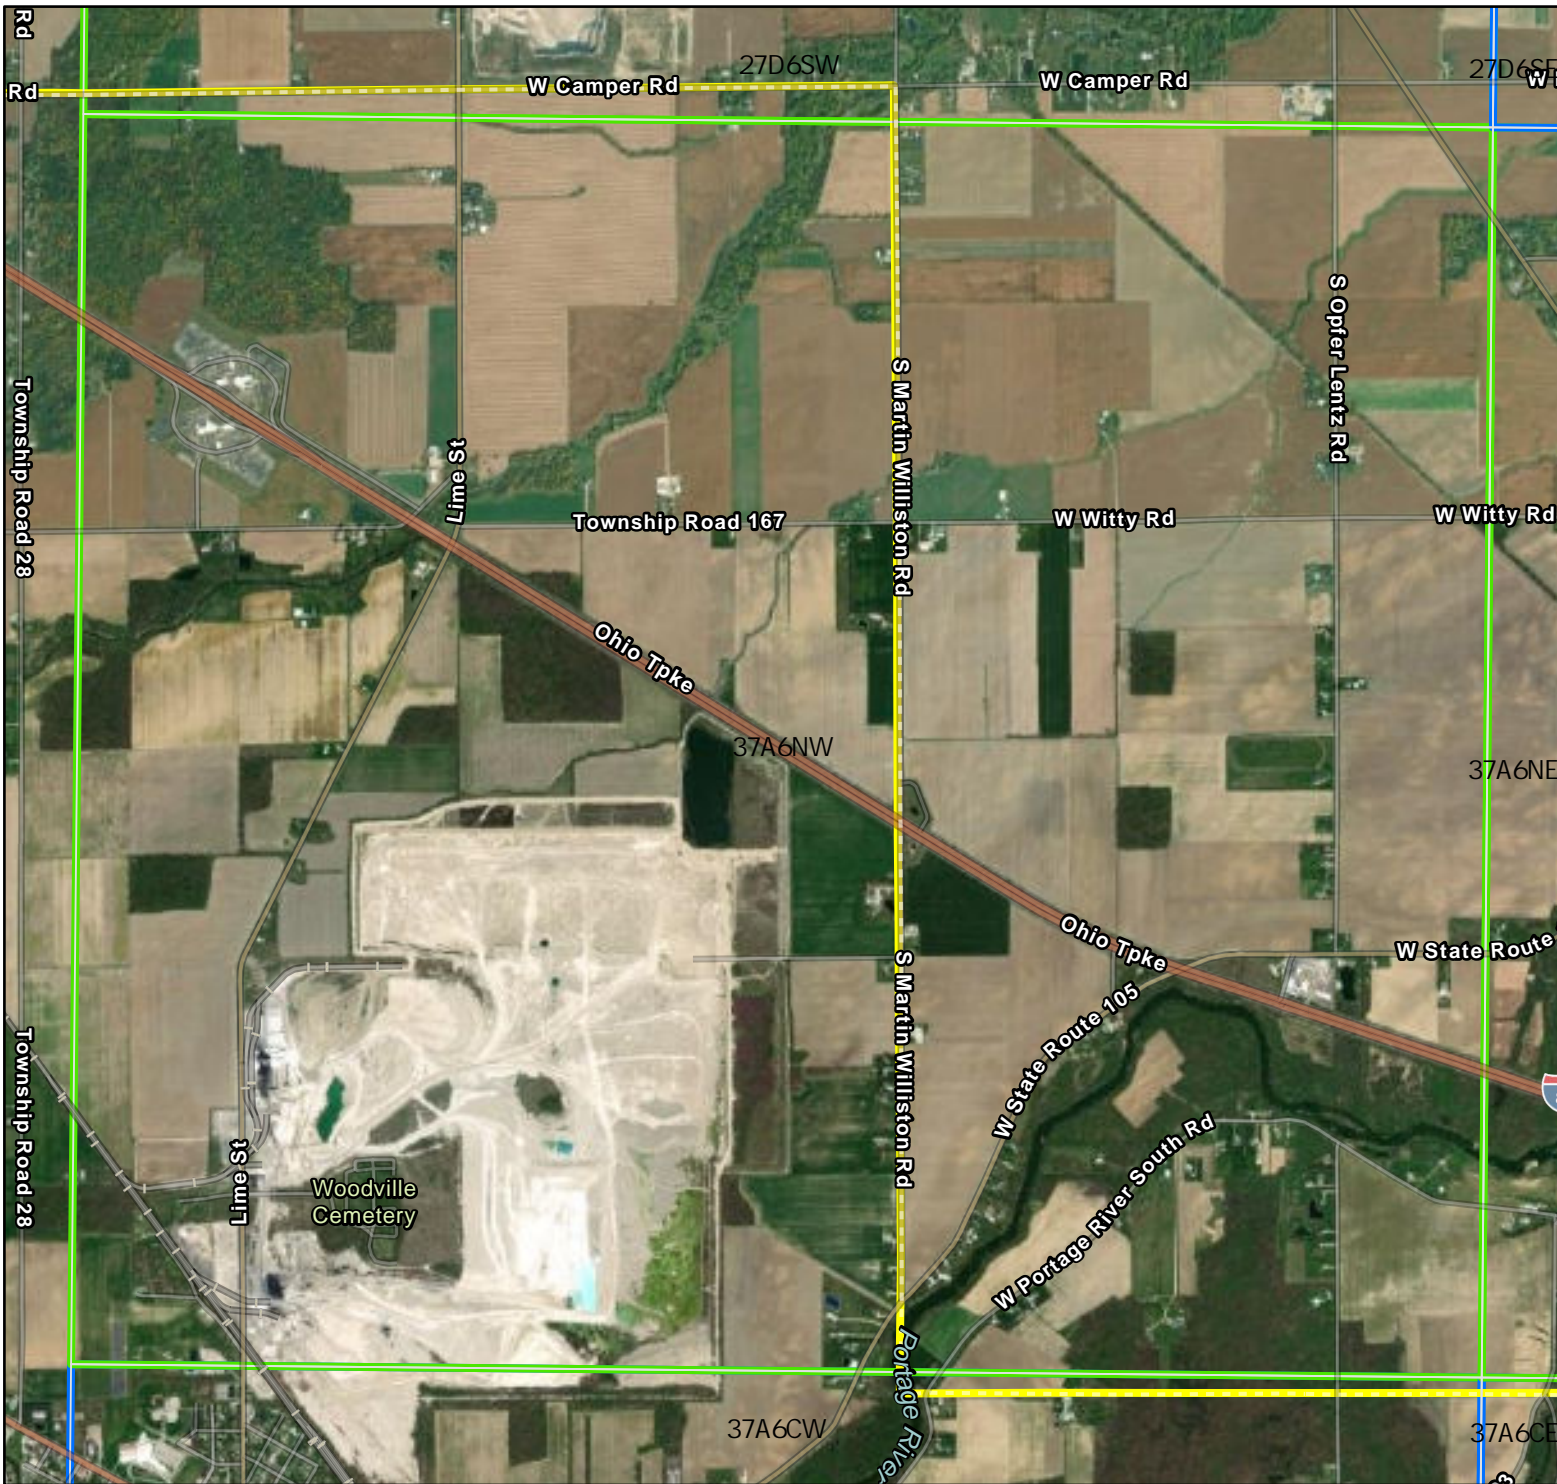

Crane Survey Ottawa County Location

Breeding Bird Atlas Block: 37A6NW

-  Public Land
-  Ottawa County
-  Survey Block
-  Alternative Block
-  Block with Past Observation