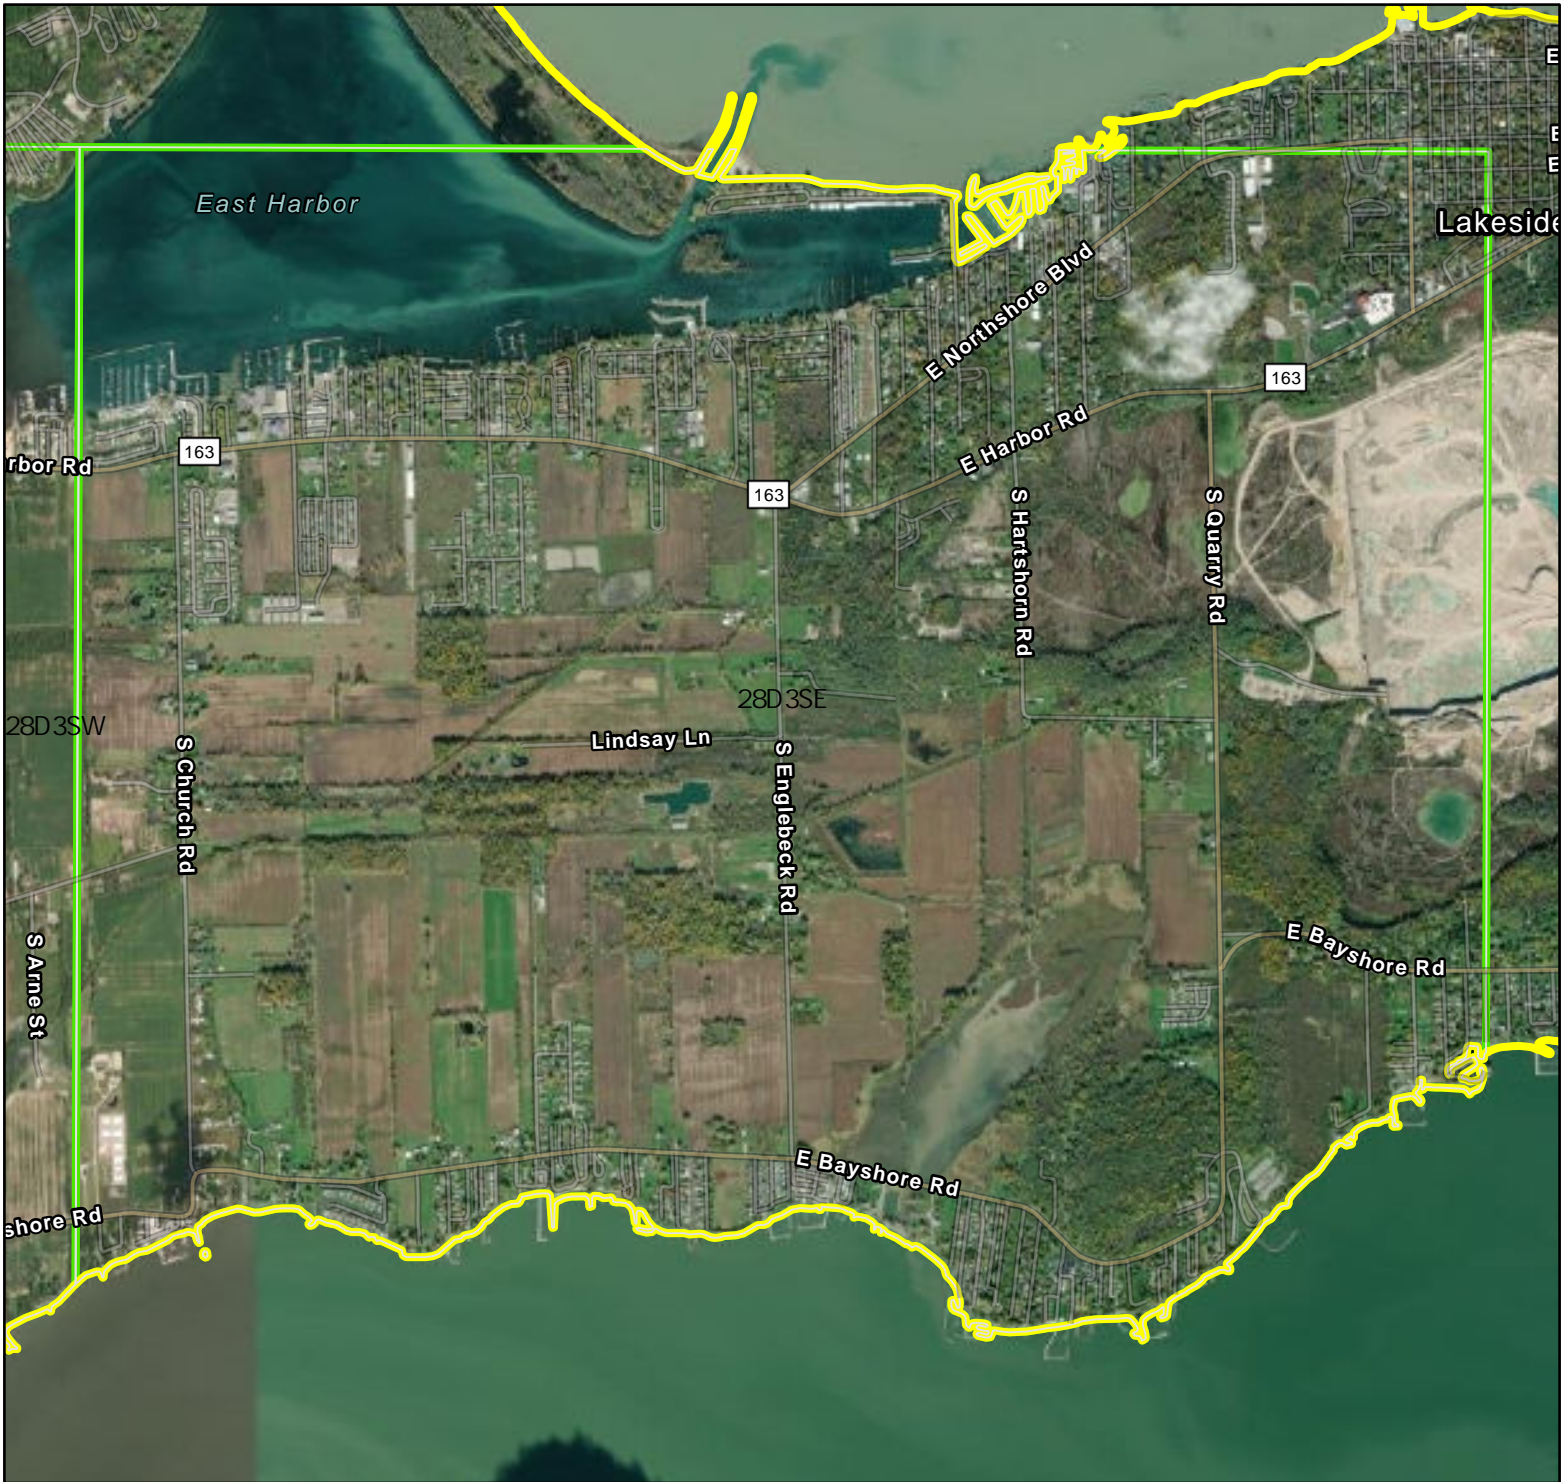

# Crane Survey Ottawa County Location

## Breeding Bird Atlas Block: 28D3SE

- Public Land
- Ottawa County
- Survey Block
- Alternative Block
- Block with Past Observation