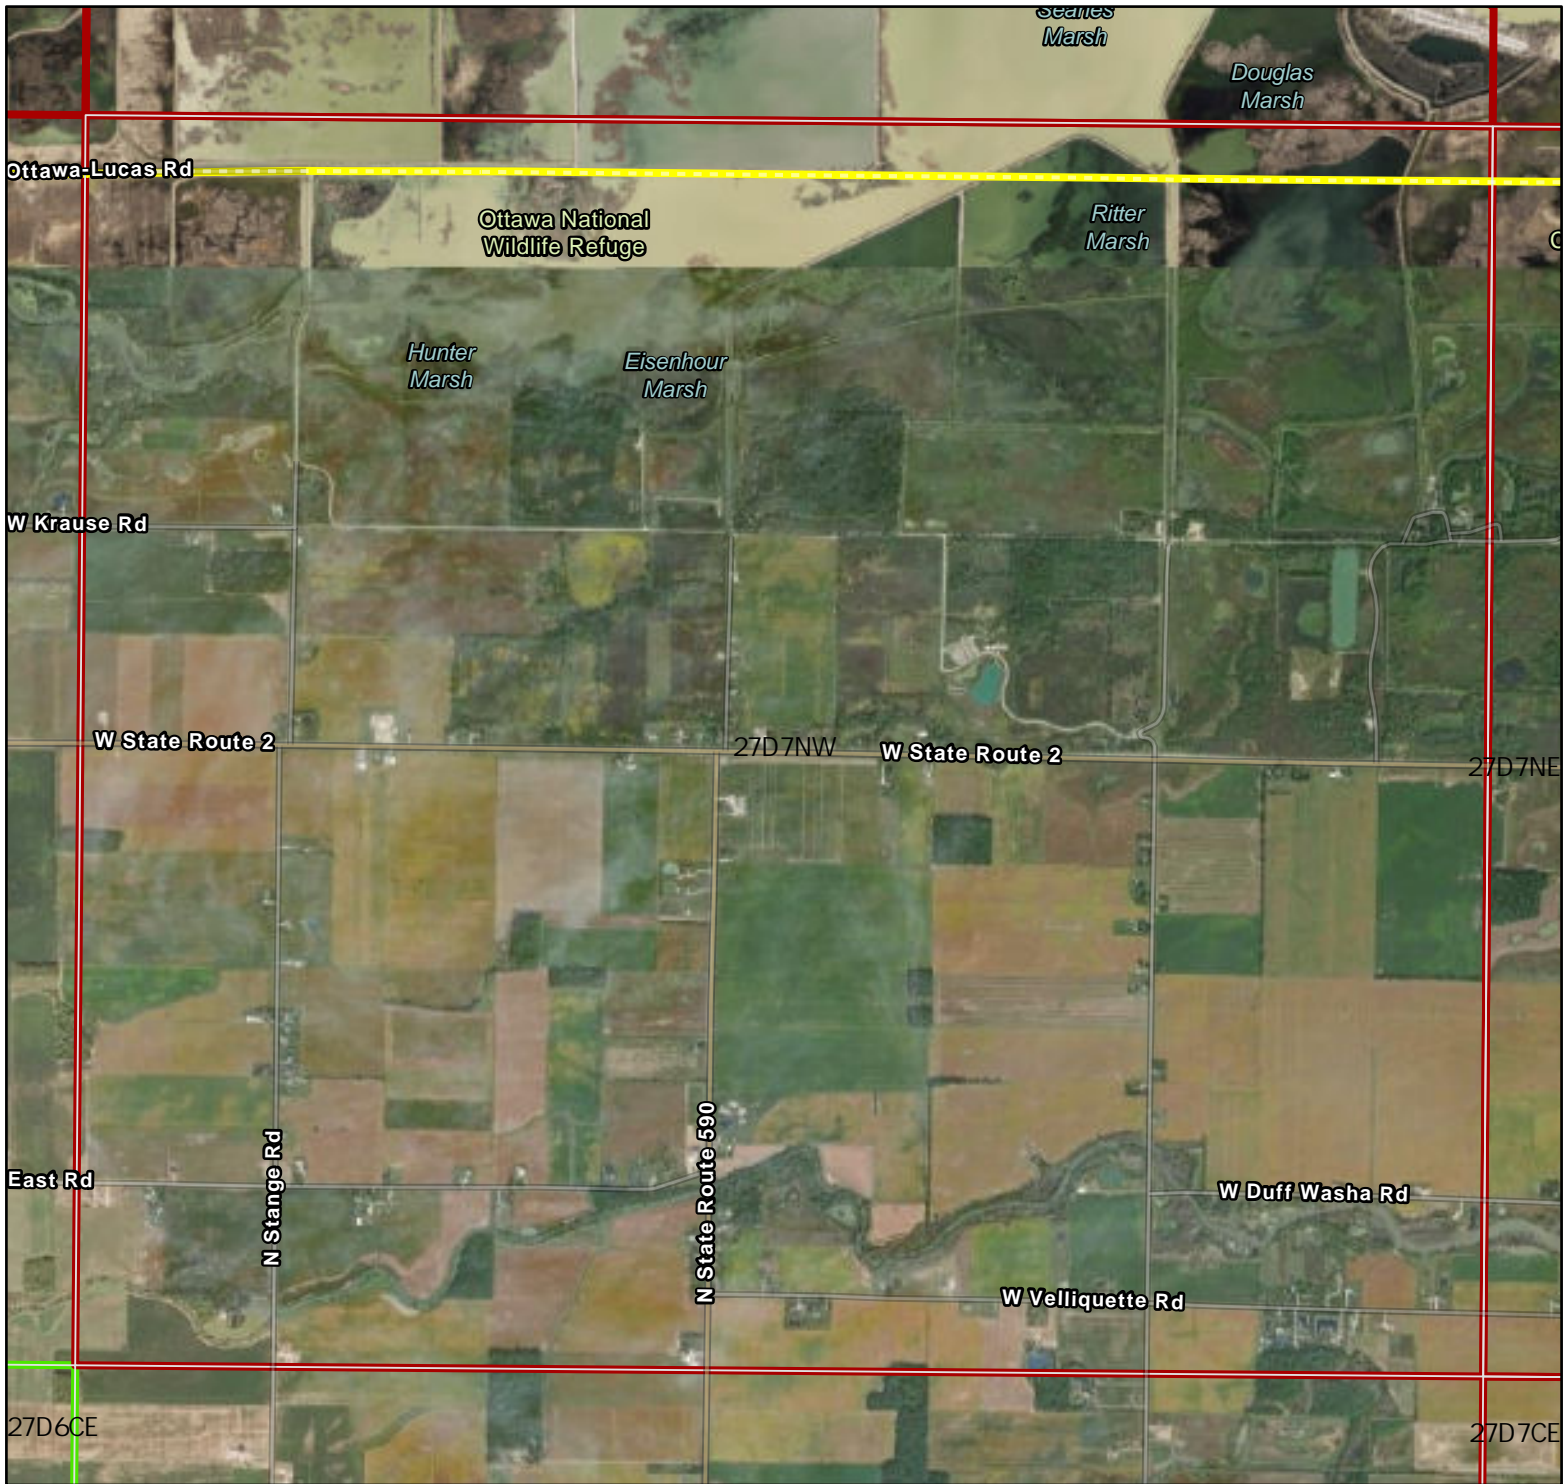

Crane Survey Ottawa County Location

Breeding Bird Atlas Block: 27D7NW

-  Public Land
-  Ottawa County
-  Survey Block
-  Alternative Block
-  Block with Past Observation