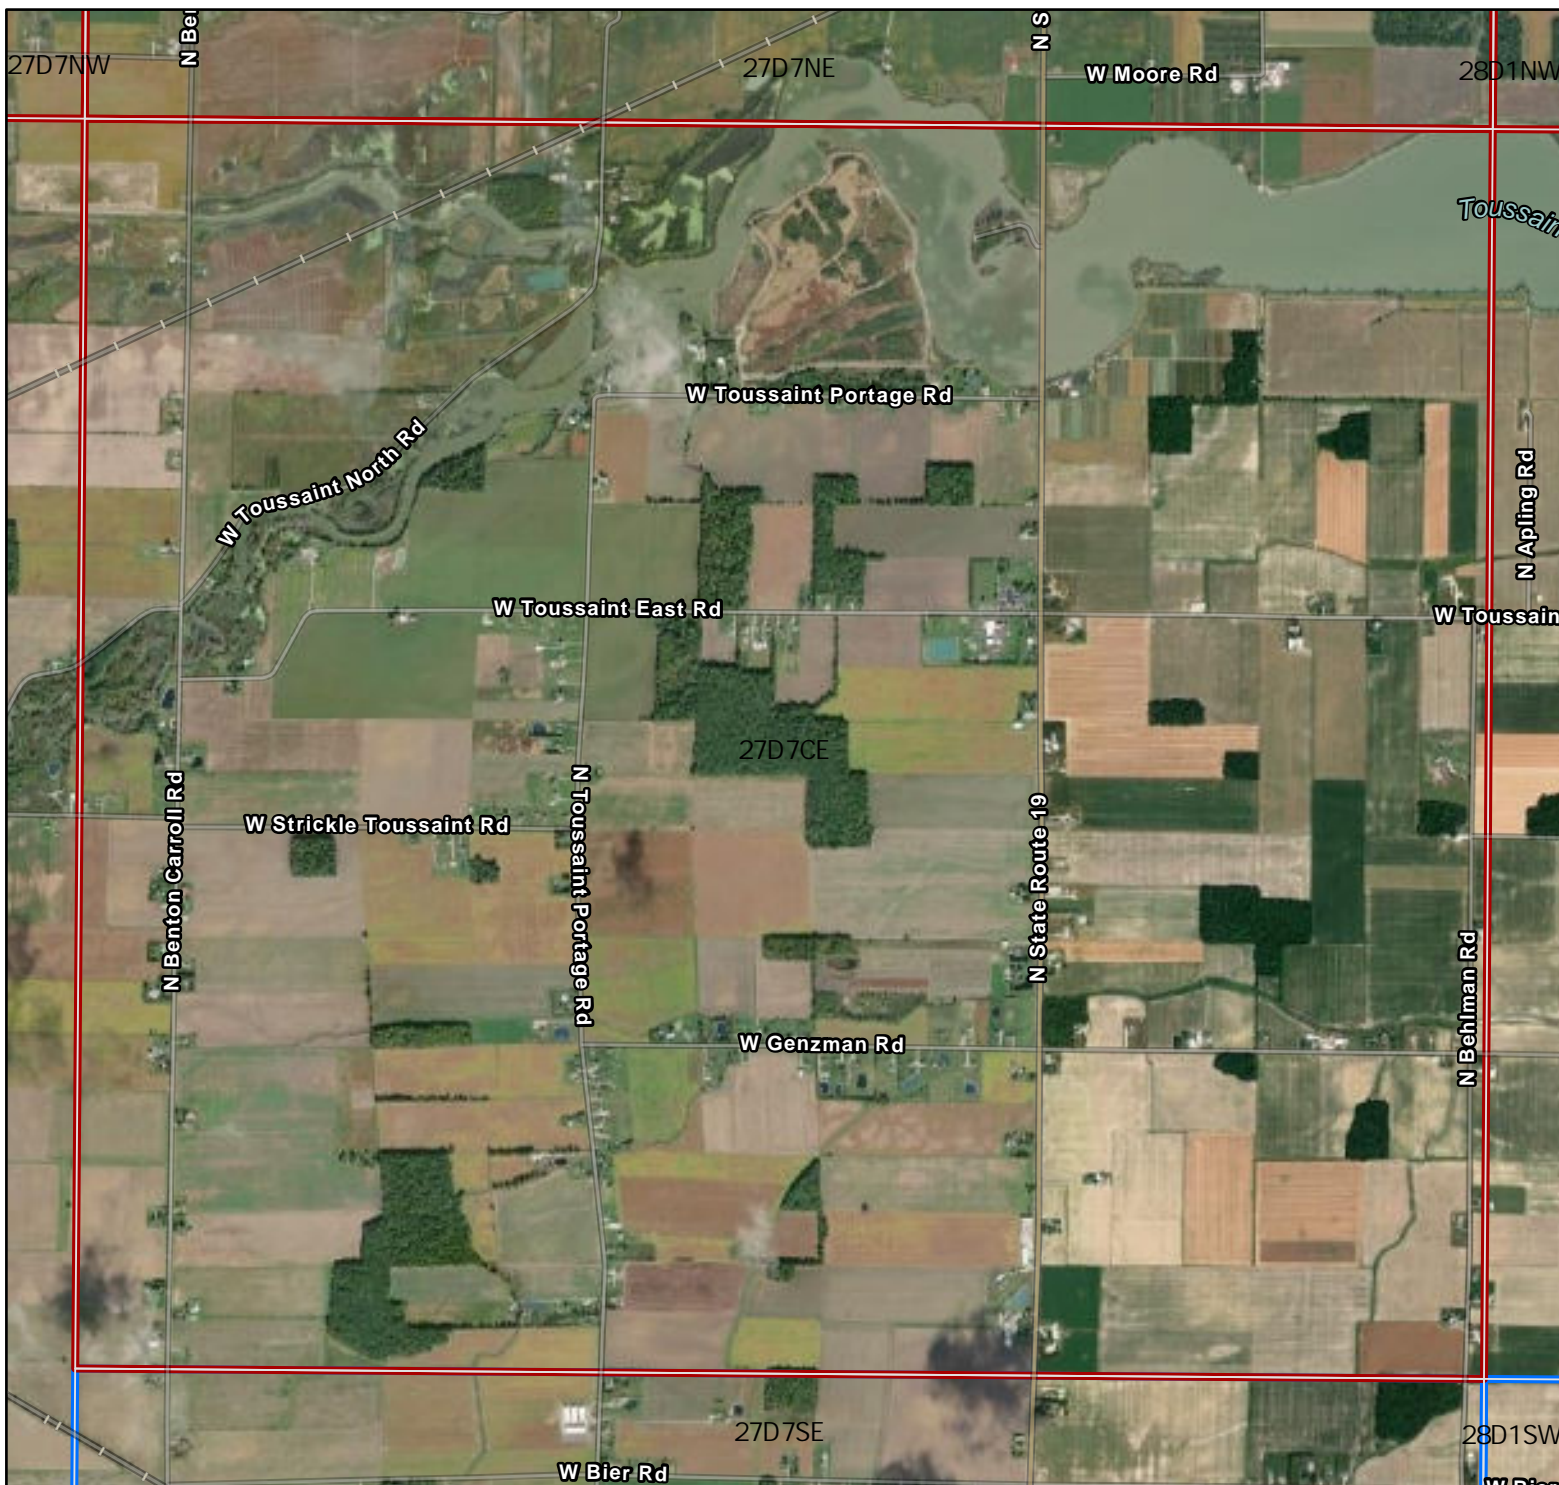

Crane Survey Ottawa County Location

Breeding Bird Atlas Block: 27D7CE

- Public Land
- Ottawa County
- Survey Block
- Alternative Block
- Block with Past Observation