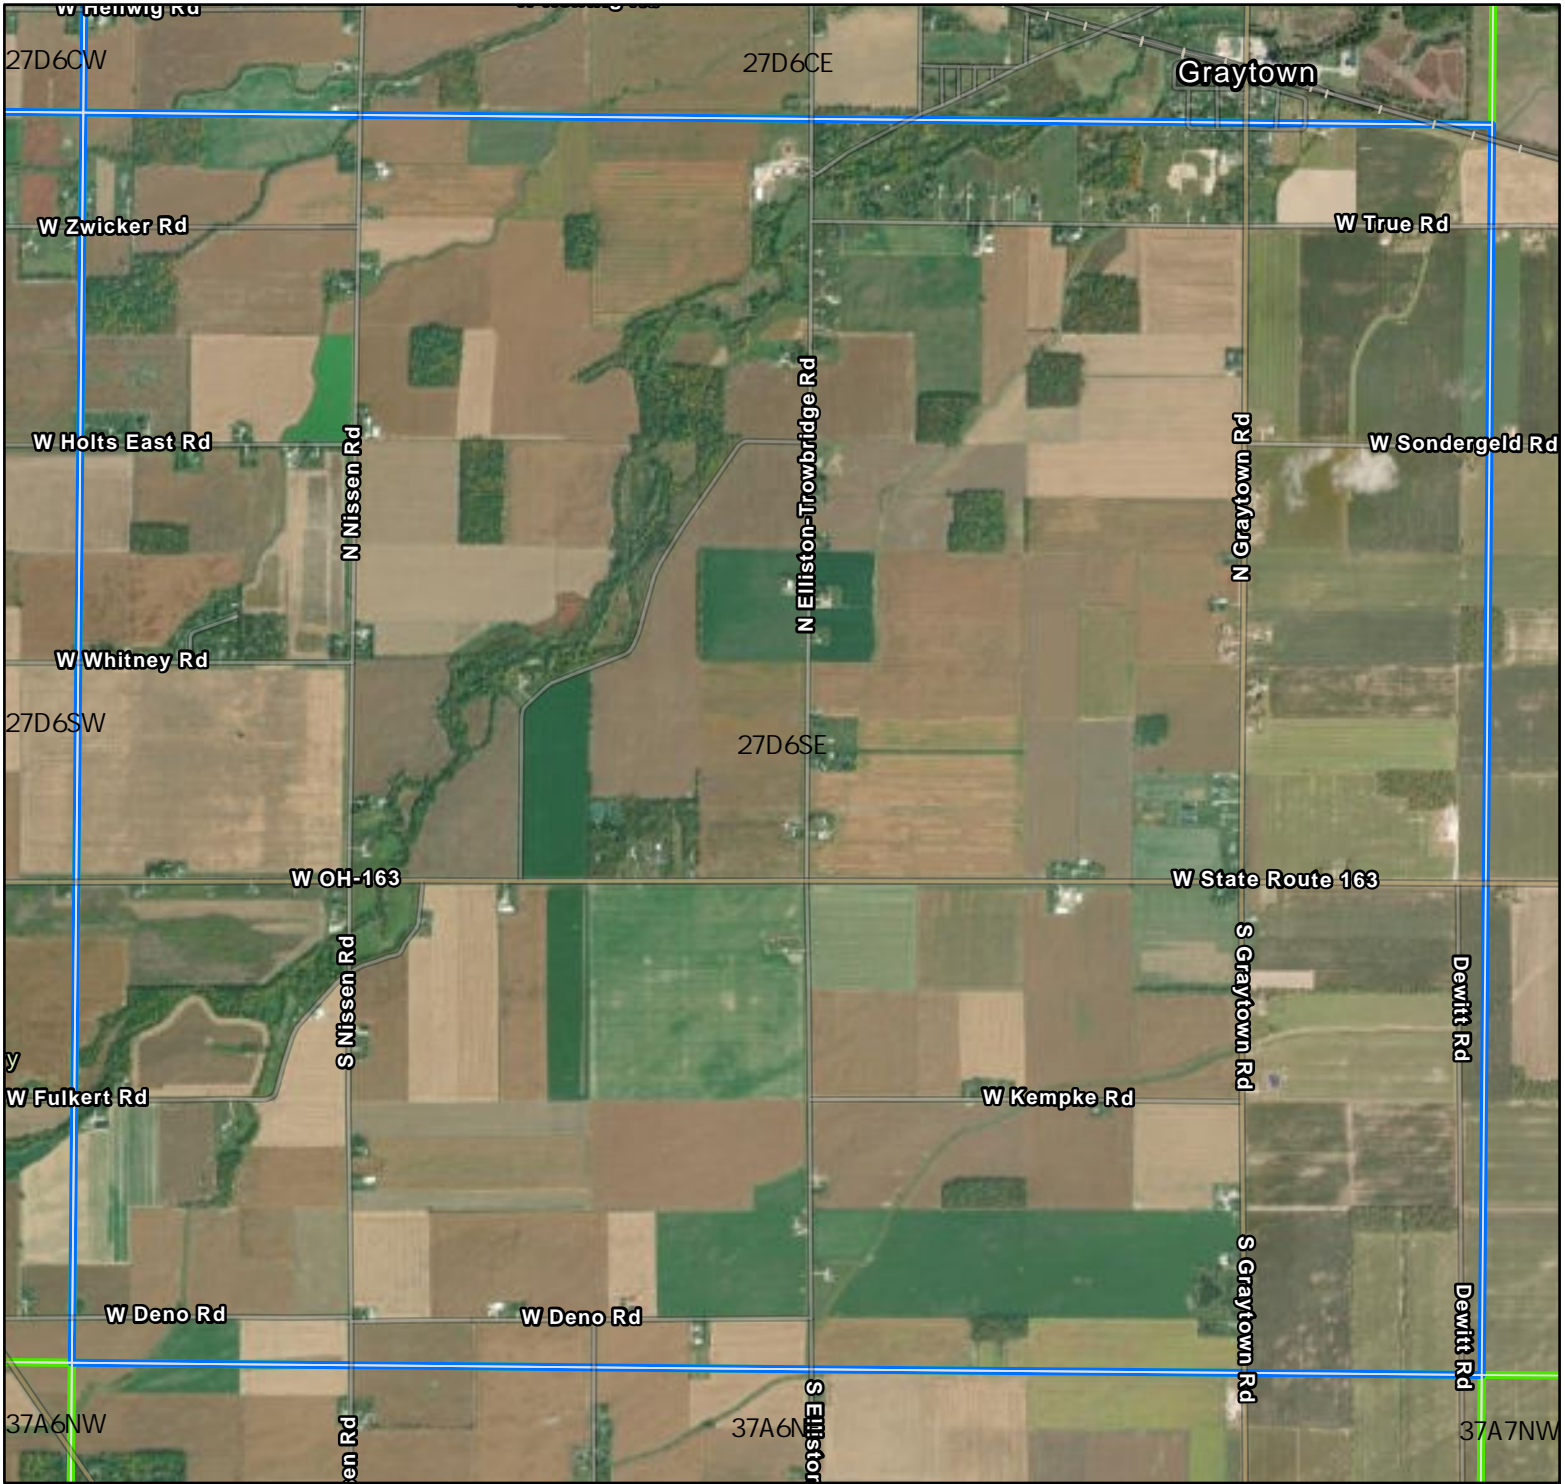

Crane Survey Ottawa County Location

Breeding Bird Atlas Block: 27D6SE

-  Public Land
-  Ottawa County
-  Survey Block
-  Alternative Block
-  Block with Past Observation