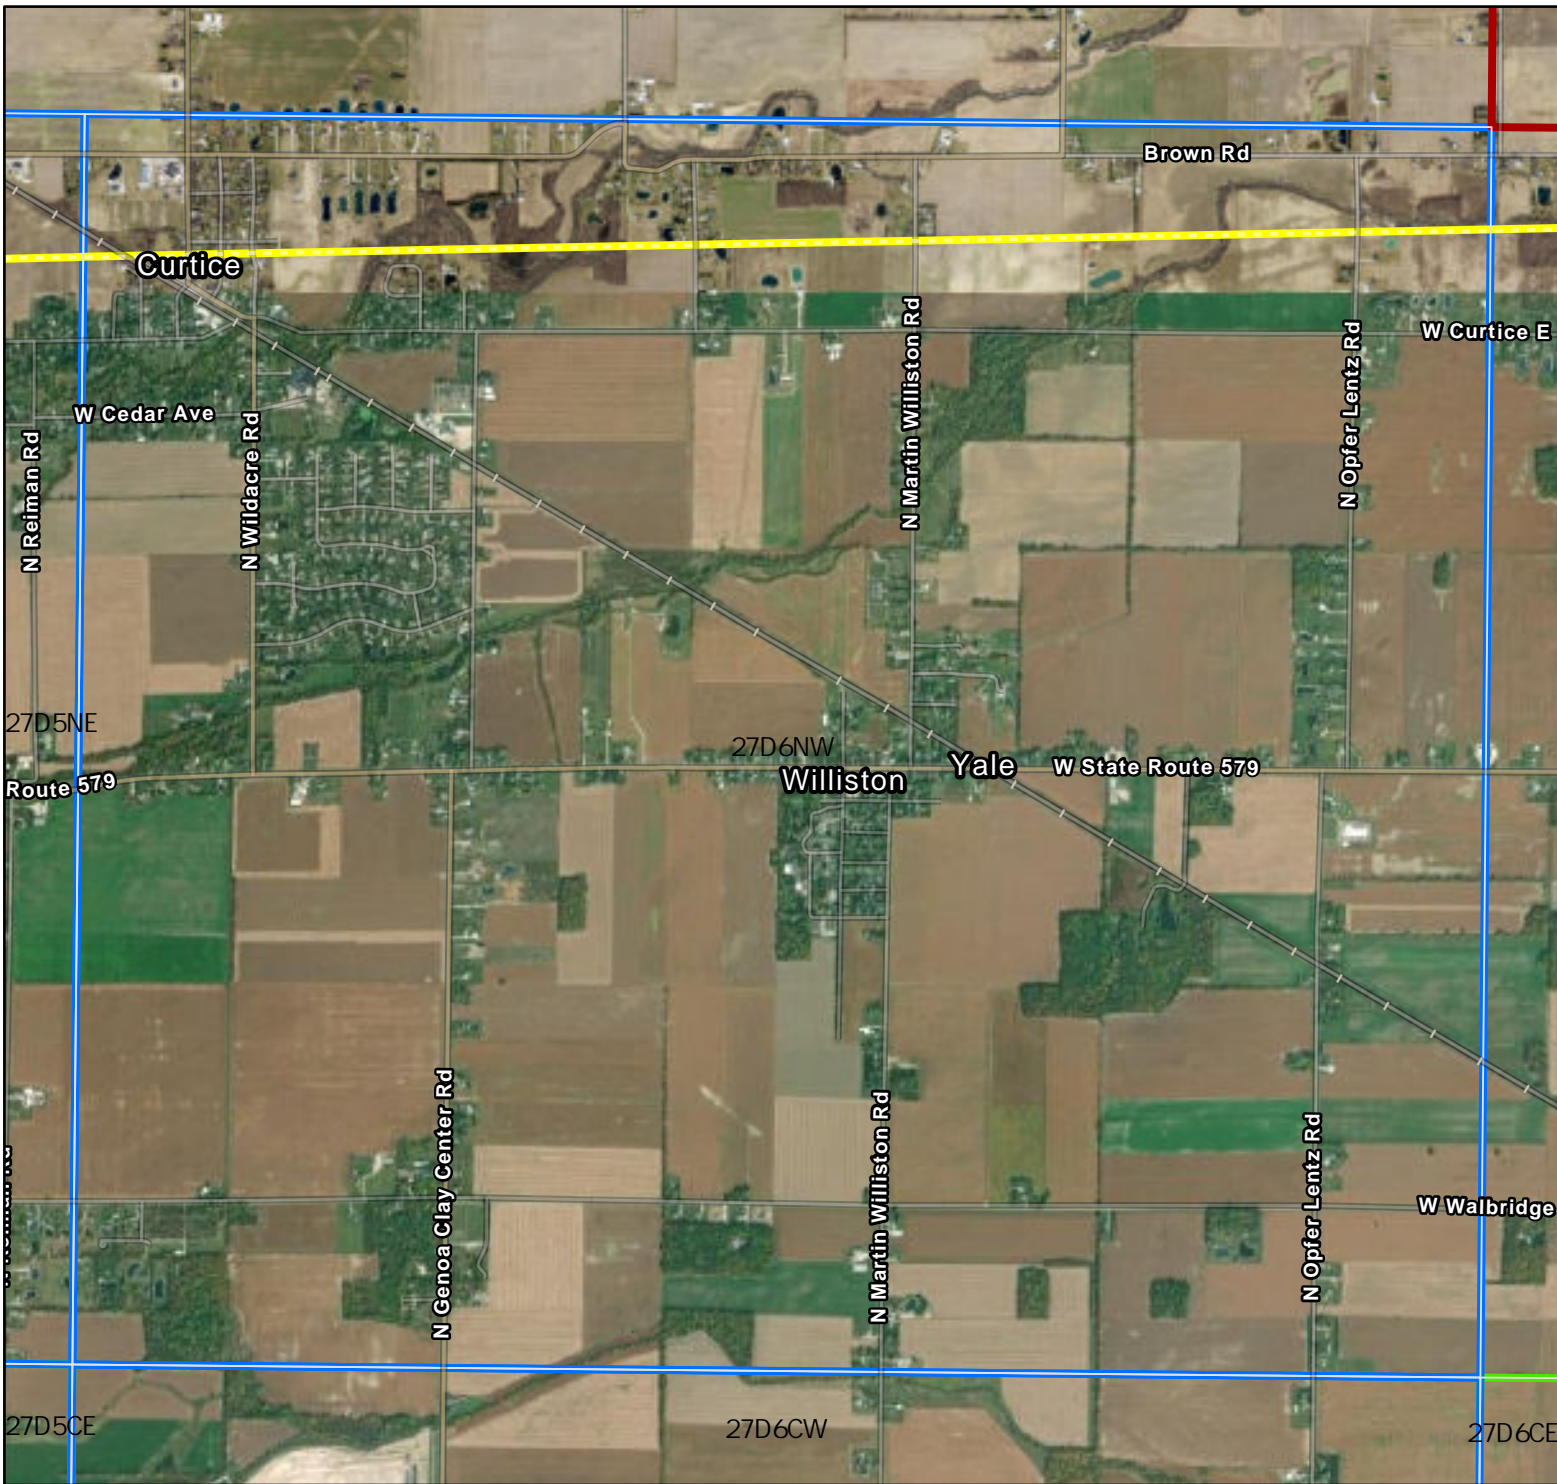

Crane Survey Ottawa County Location

Breeding Bird Atlas Block: 27D6NW

-  Public Land
-  Ottawa County
-  Survey Block
-  Alternative Block
-  Block with Past Observation