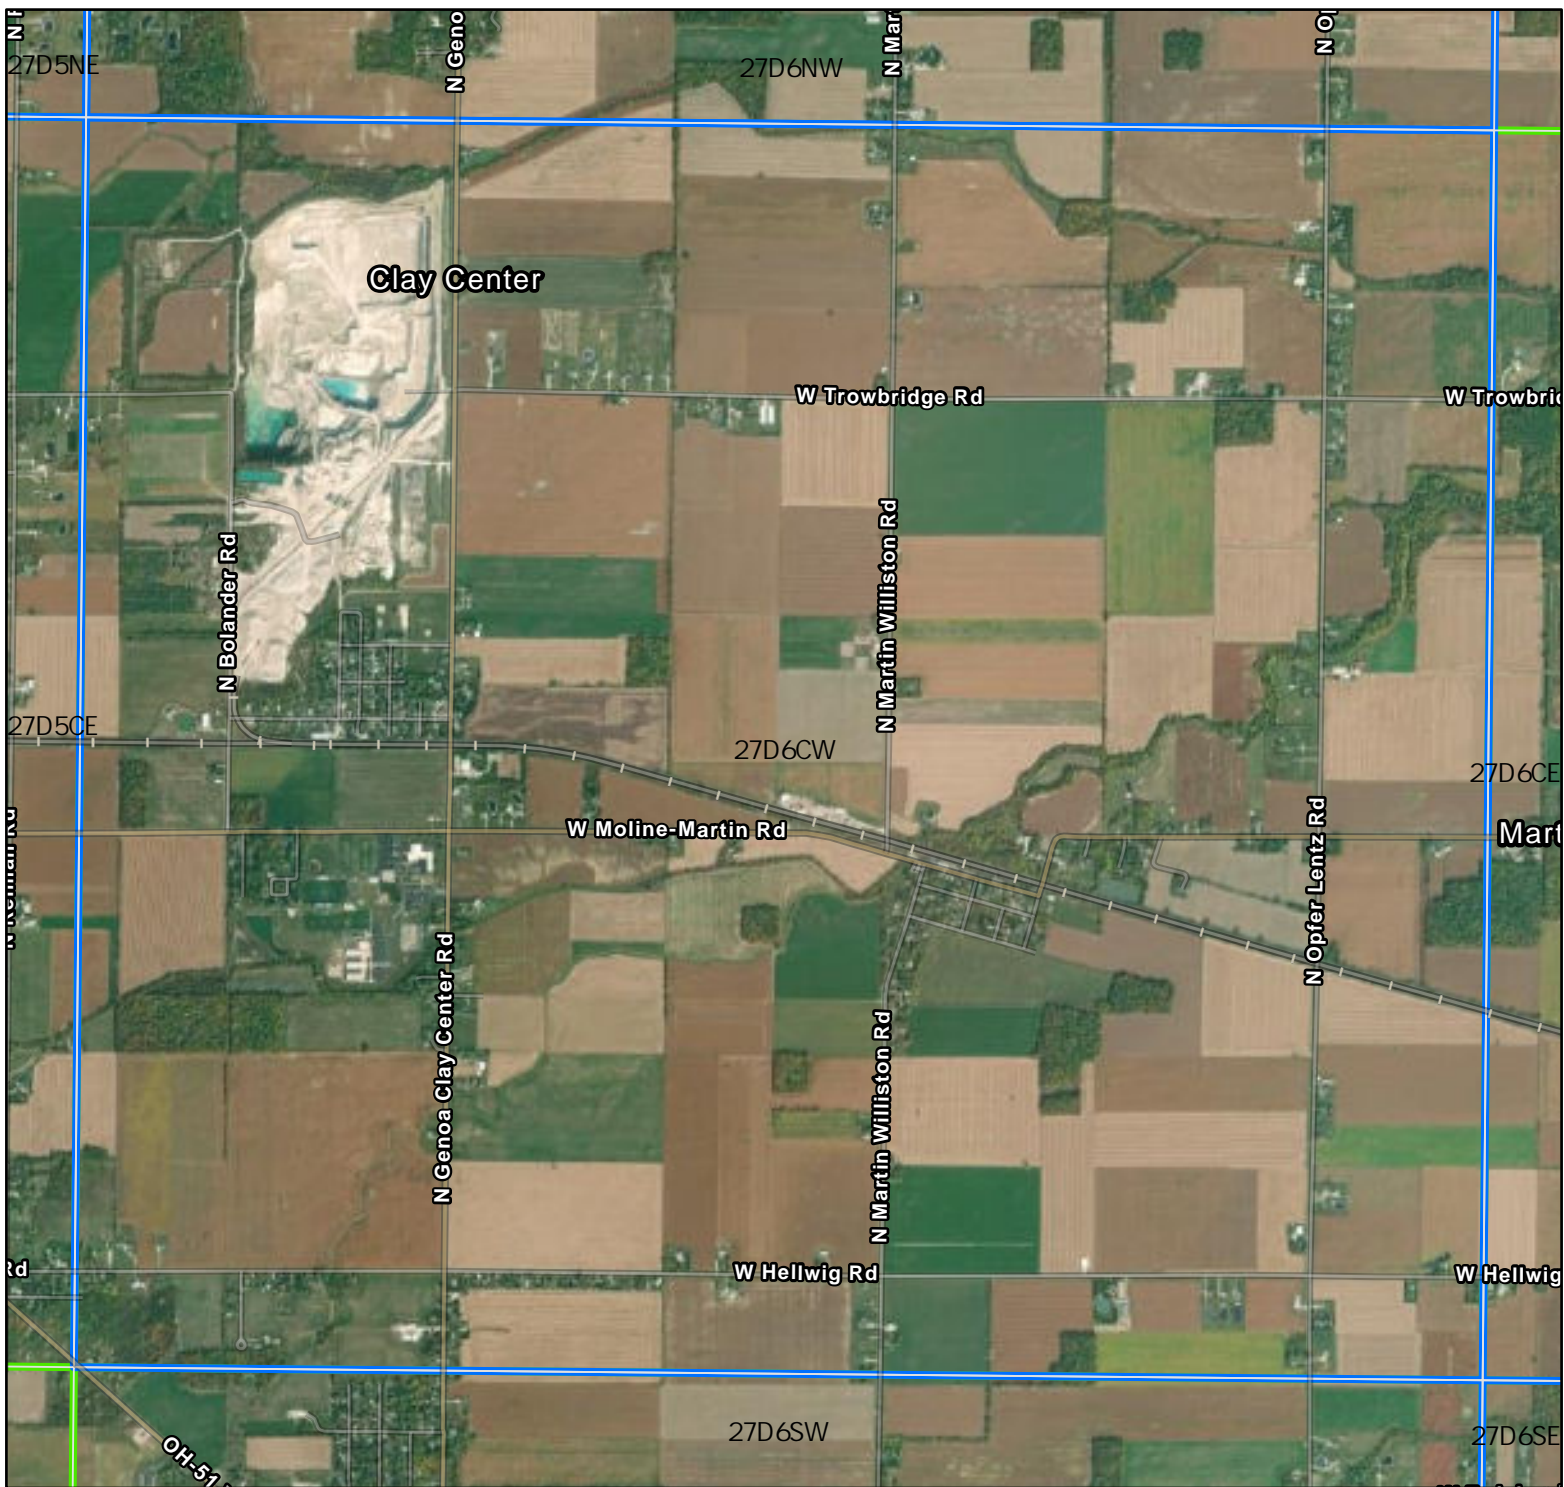

Crane Survey Ottawa County Location

Breeding Bird Atlas Block: 27D6CW

- Public Land
- Ottawa County
- Survey Block
- Alternative Block
- Block with Past Observation