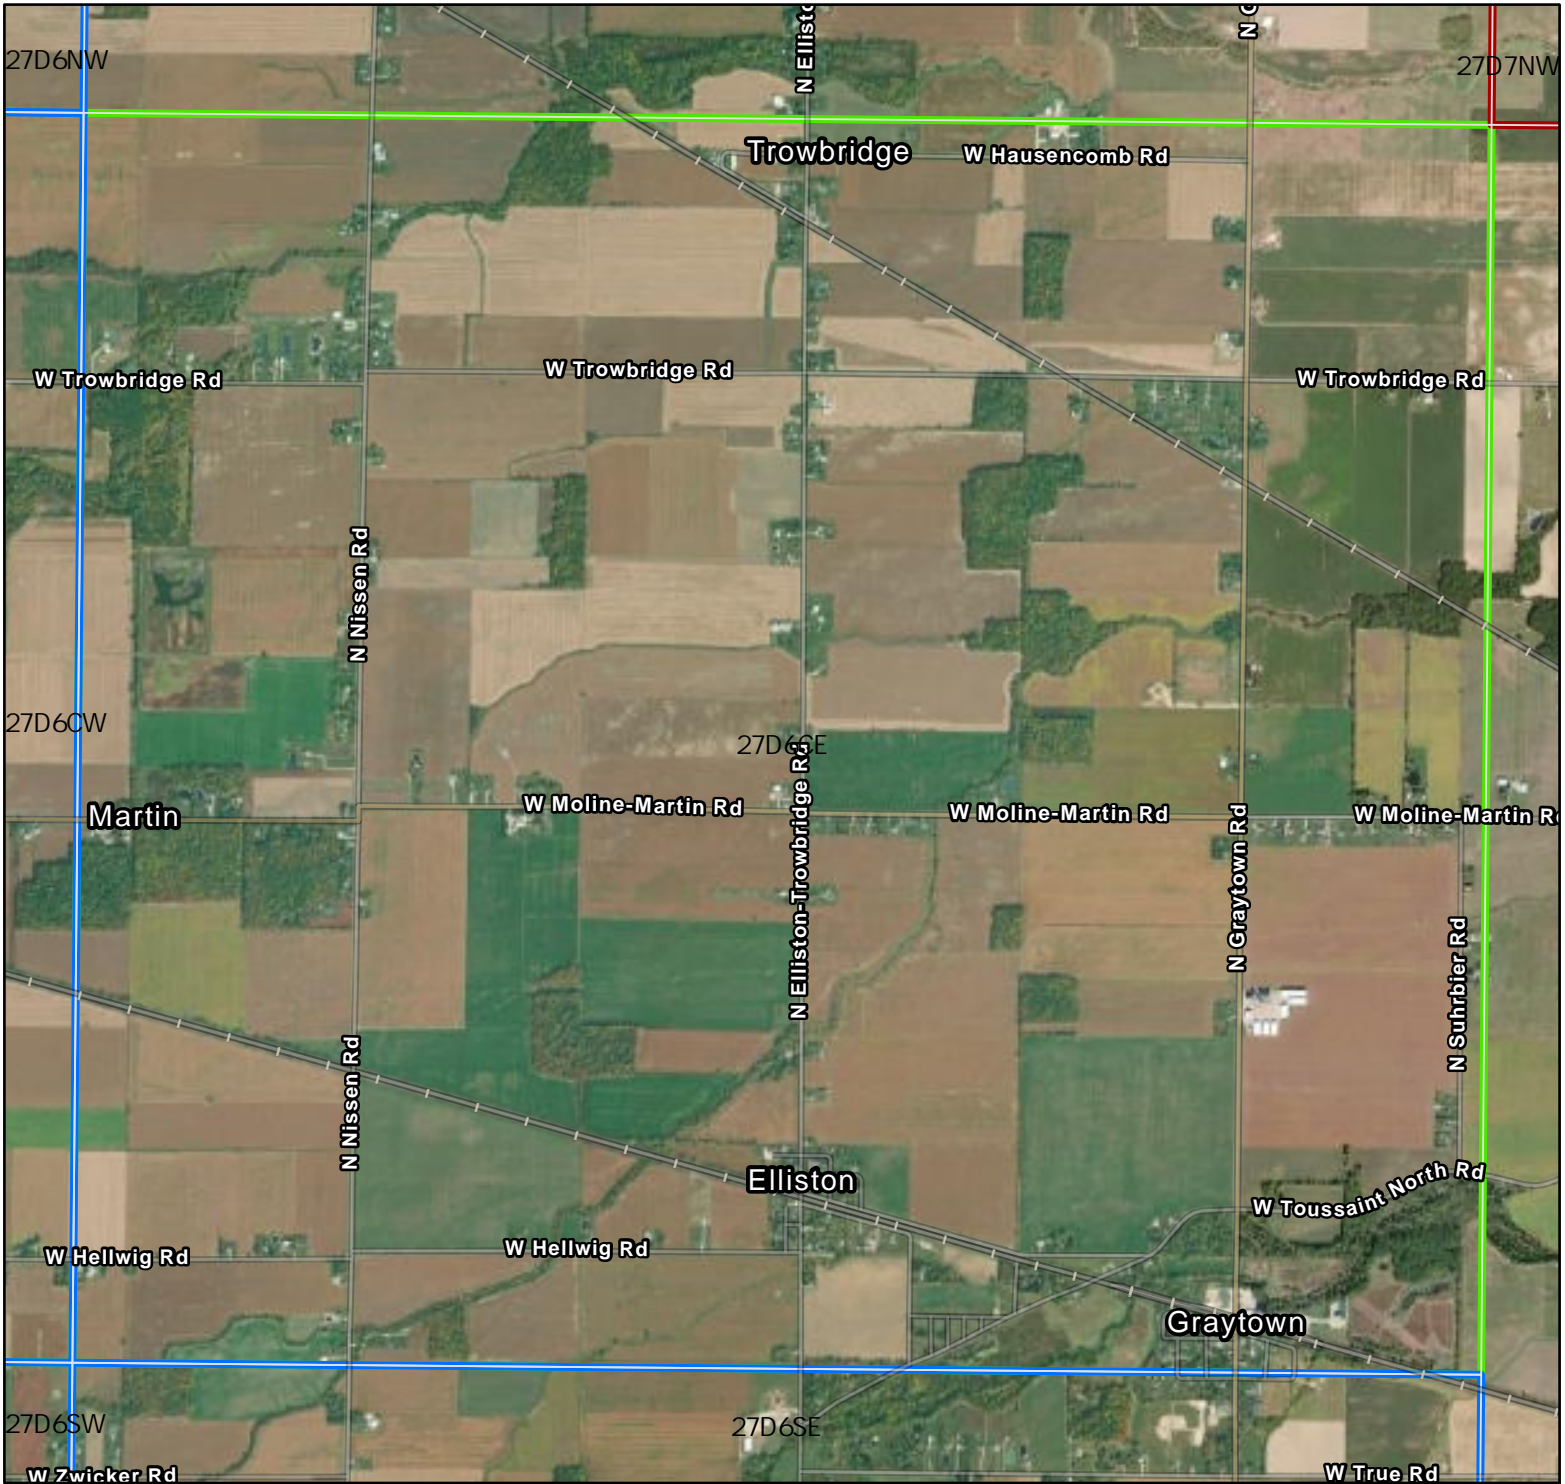

# Crane Survey Ottawa County Location

## Breeding Bird Atlas Block: 27D6CE

-  Public Land
-  Ottawa County
-  Survey Block
-  Alternative Block
-  Block with Past Observation