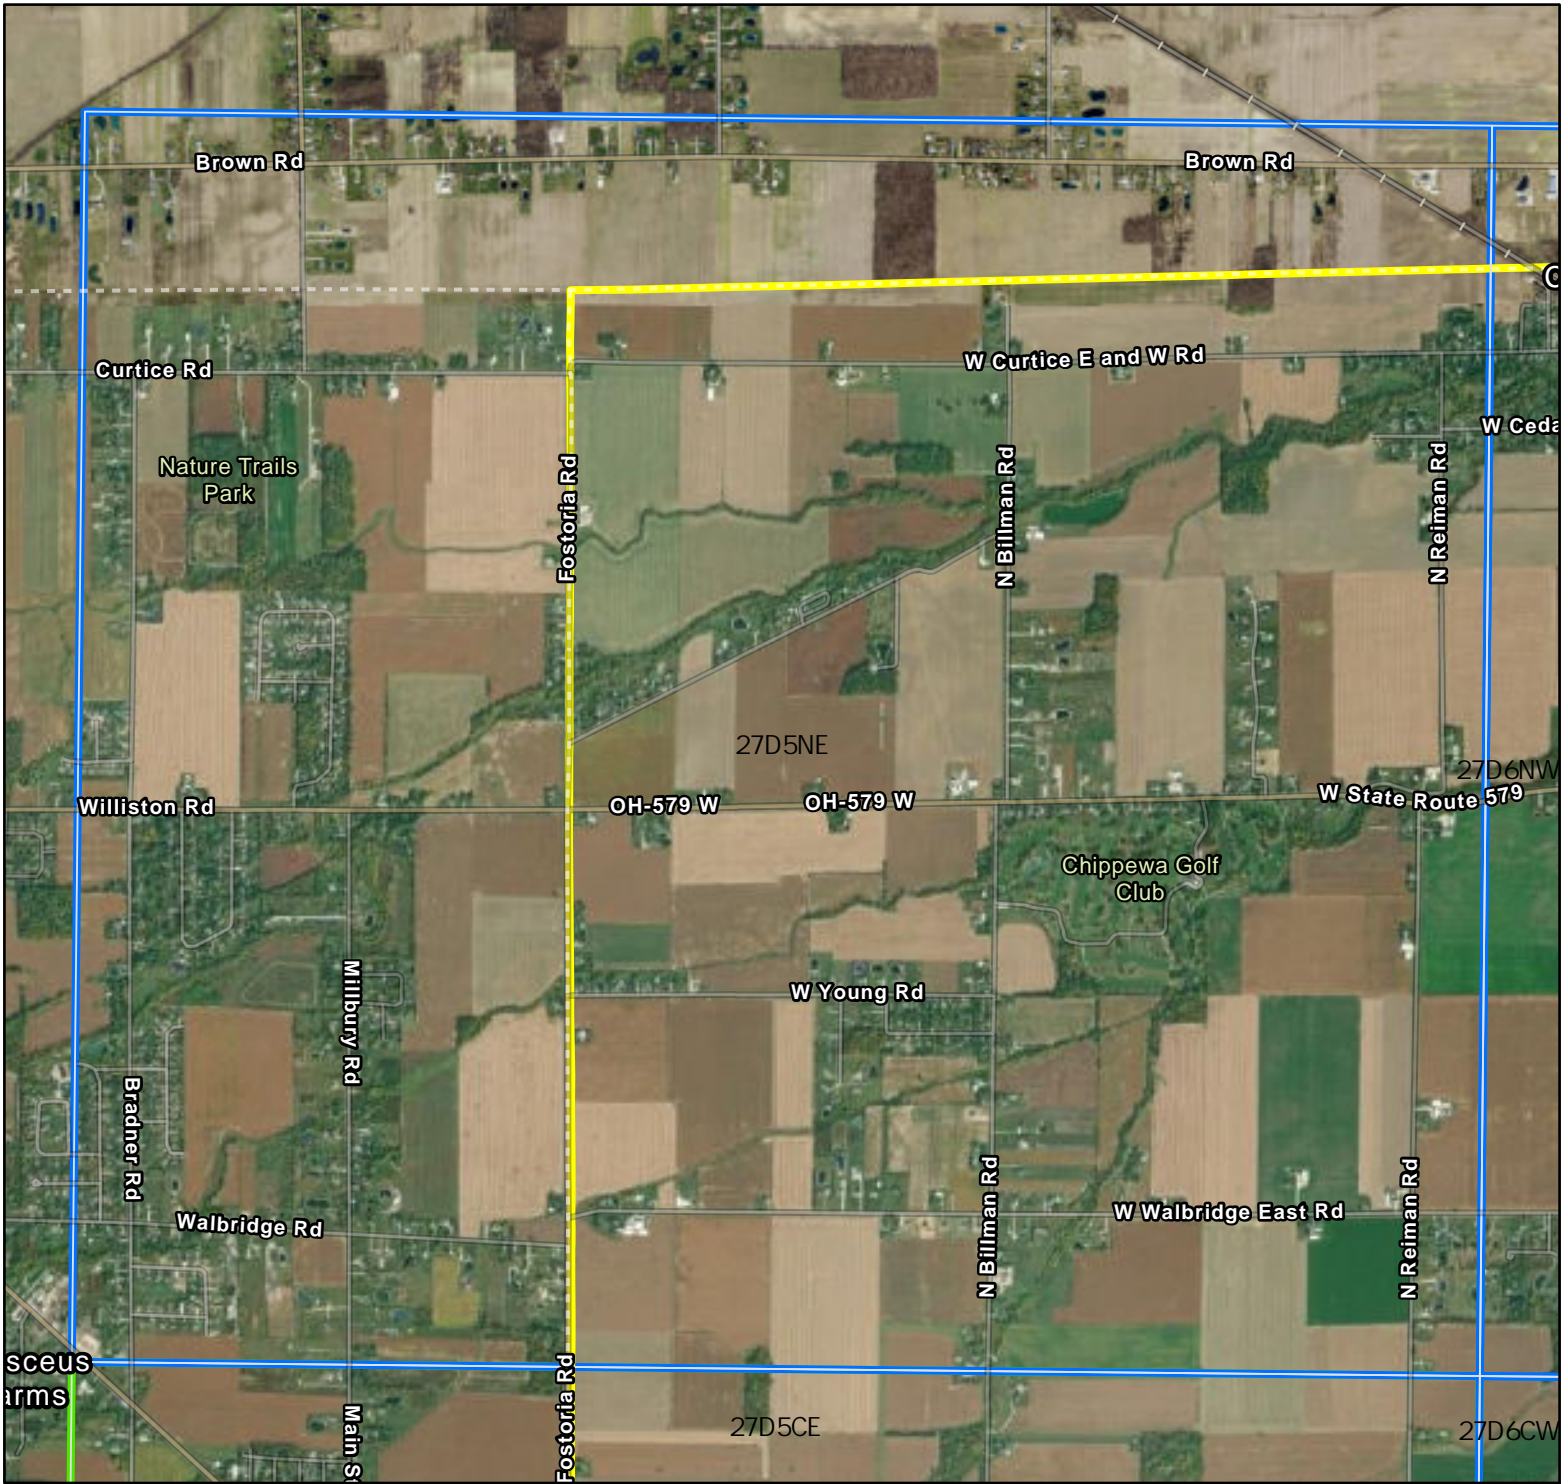

Crane Survey Ottawa County Location

Breeding Bird Atlas Block: 27D5NE

-  Public Land
-  Ottawa County
-  Survey Block
-  Alternative Block
-  Block with Past Observation