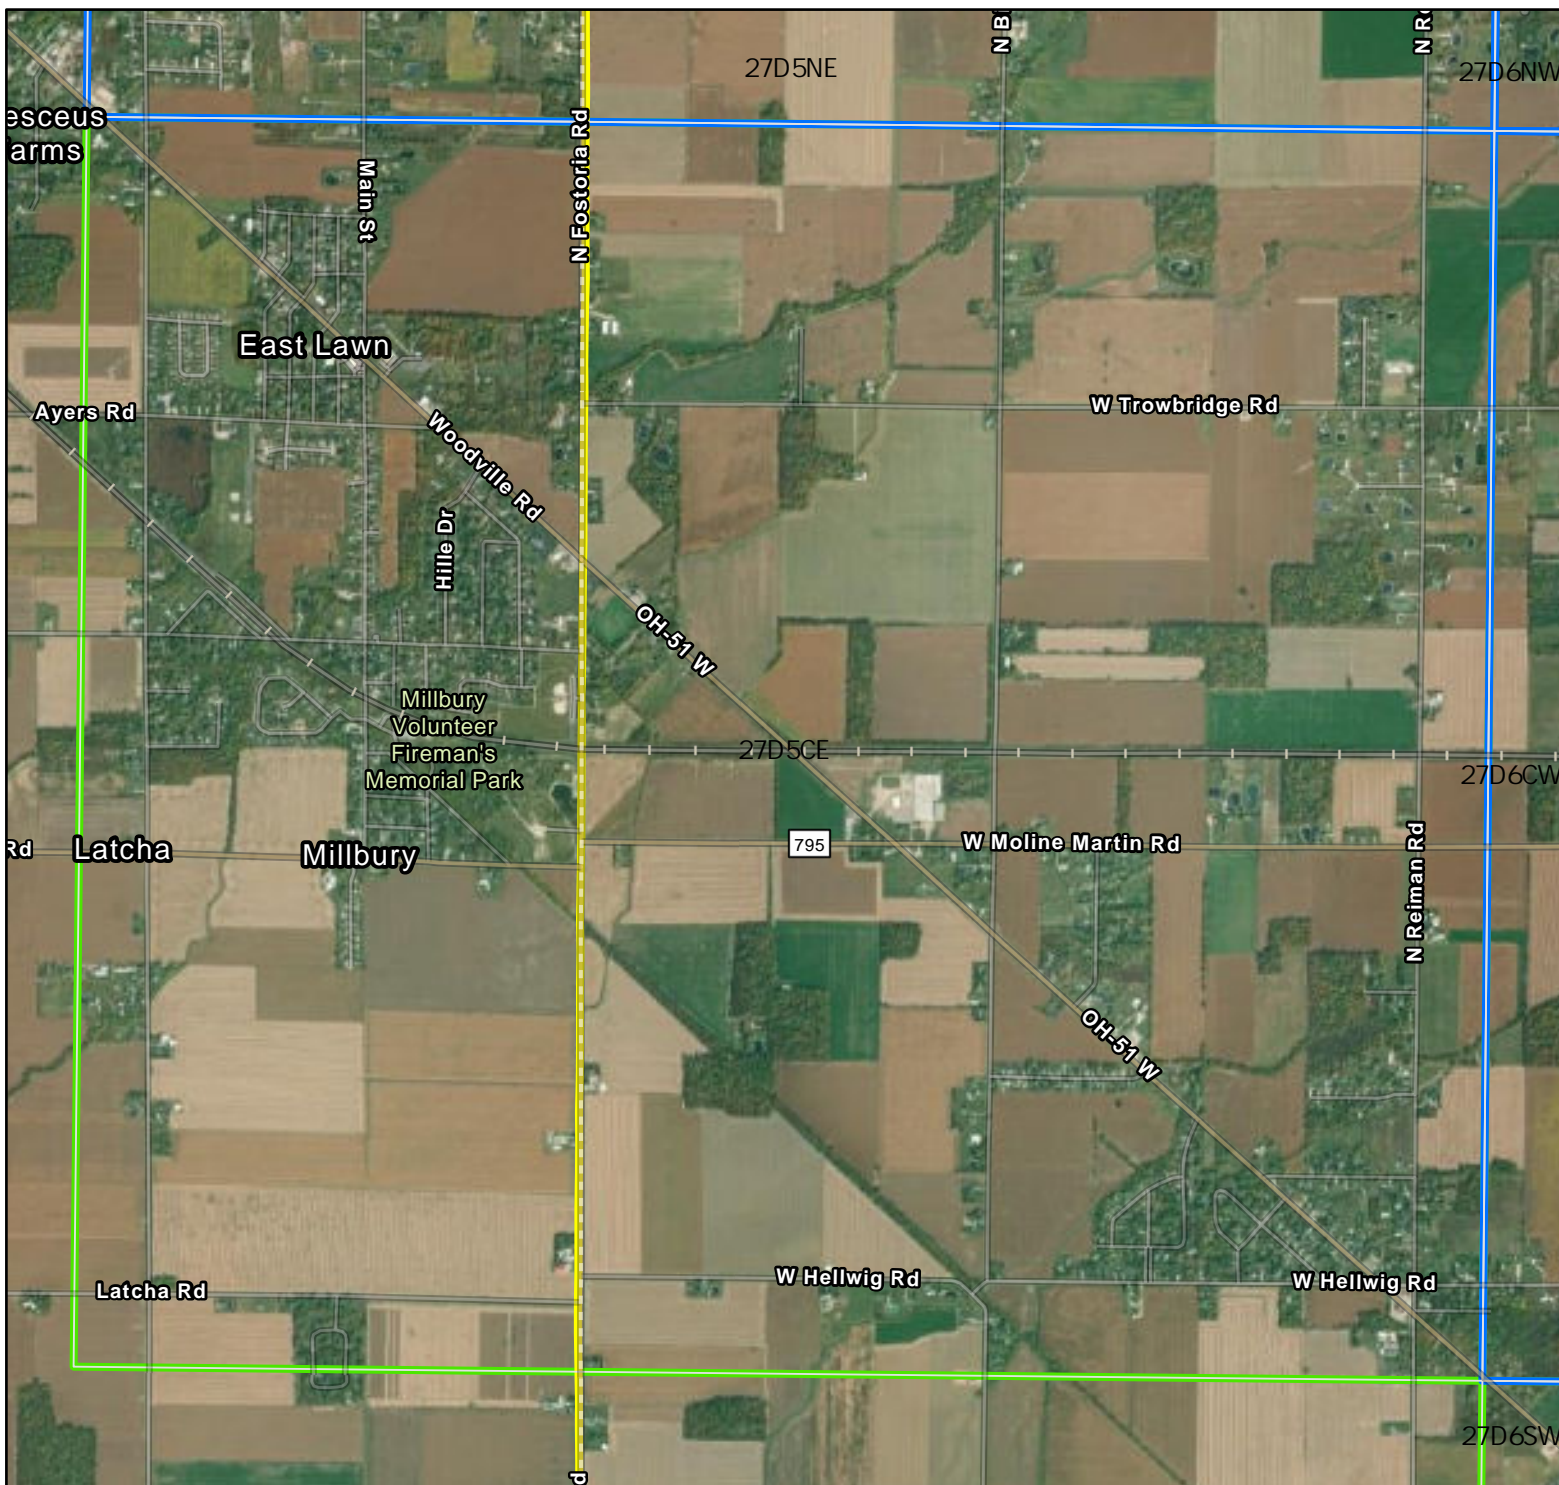

Crane Survey Ottawa County Location

Breeding Bird Atlas Block: 27D5CE

- Public Land
- Ottawa County
- Survey Block
- Alternative Block
- Block with Past Observation