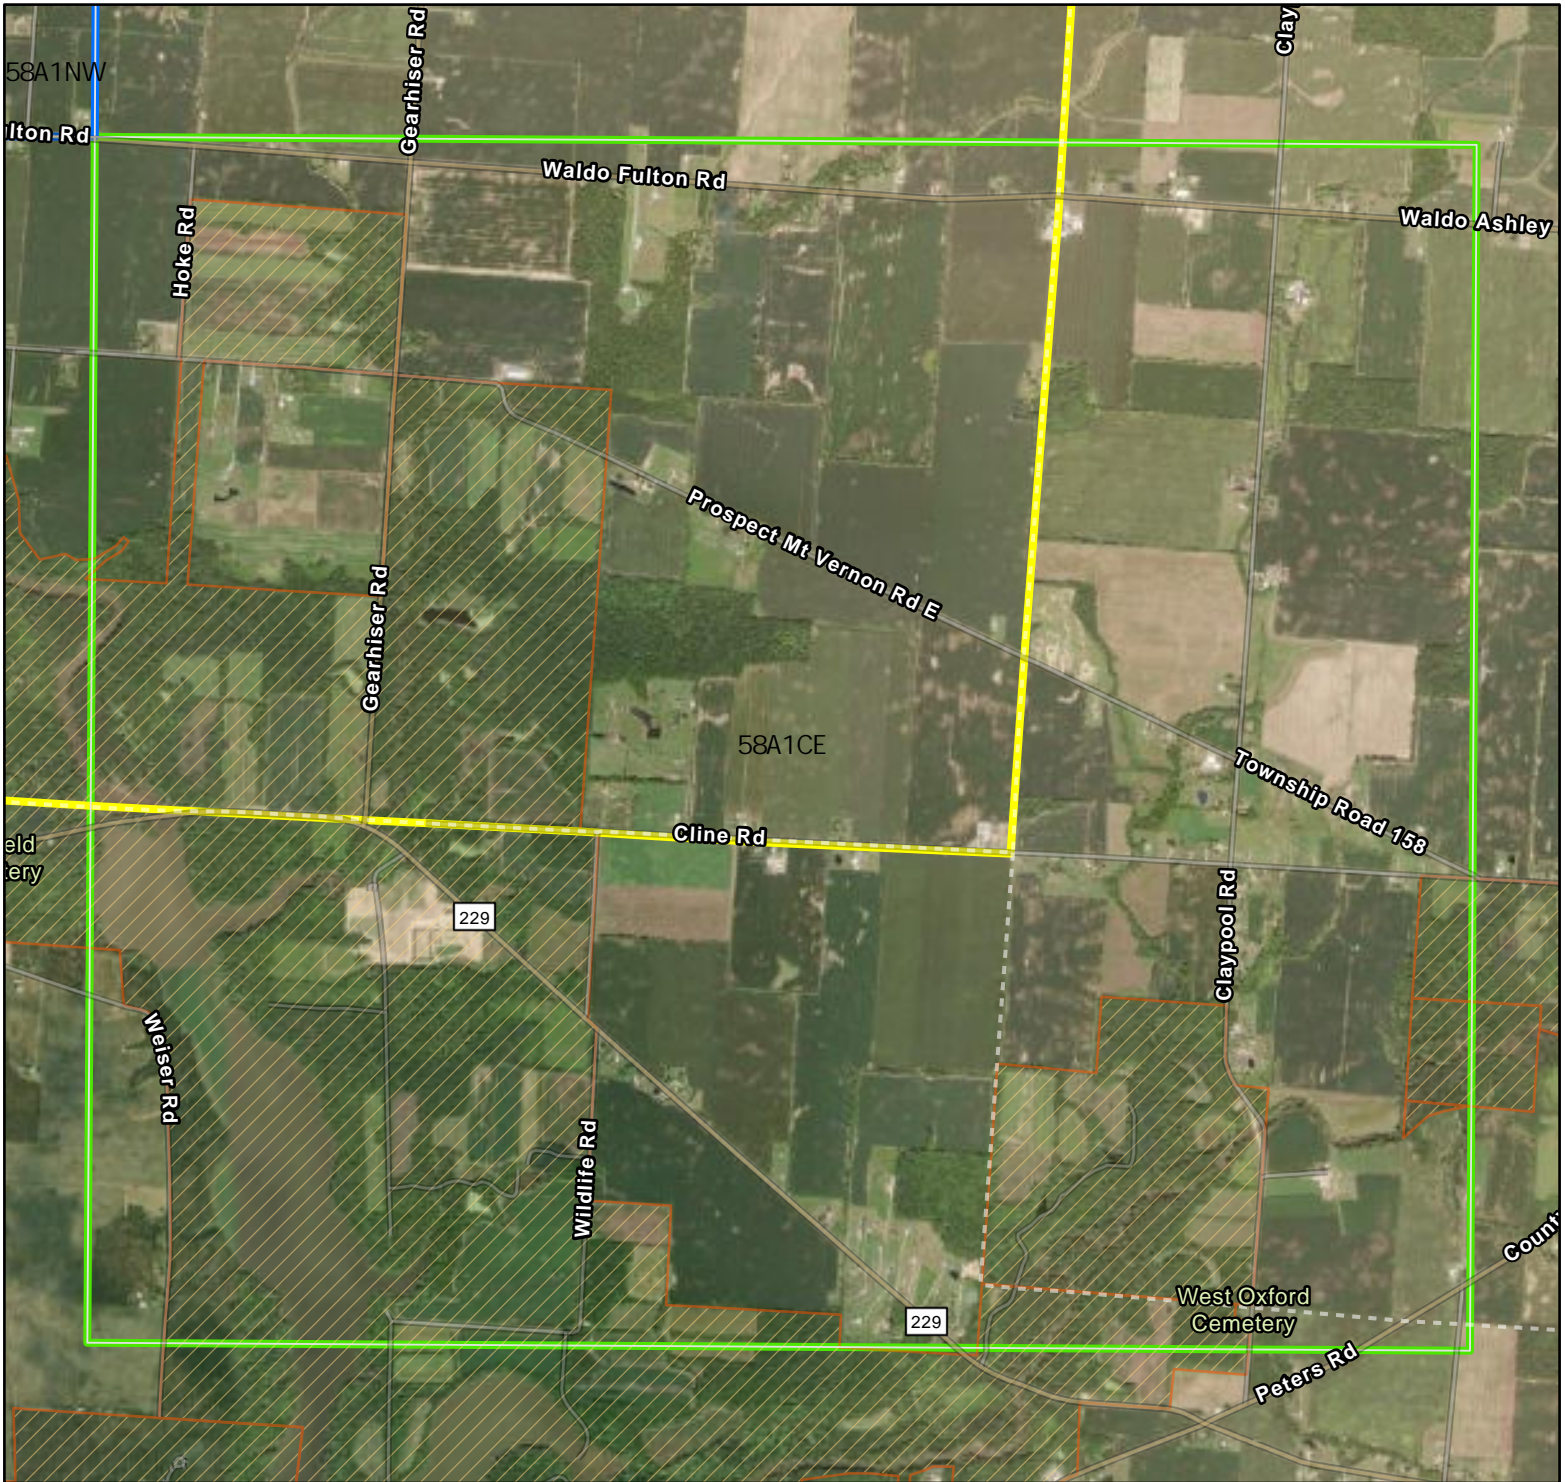

# Crane Survey Marion County Location

## Breeding Bird Atlas Block: 58A1CE

- Public Land
- Marion County
- Survey Block
- Alternative Block
- Block with Past Observation