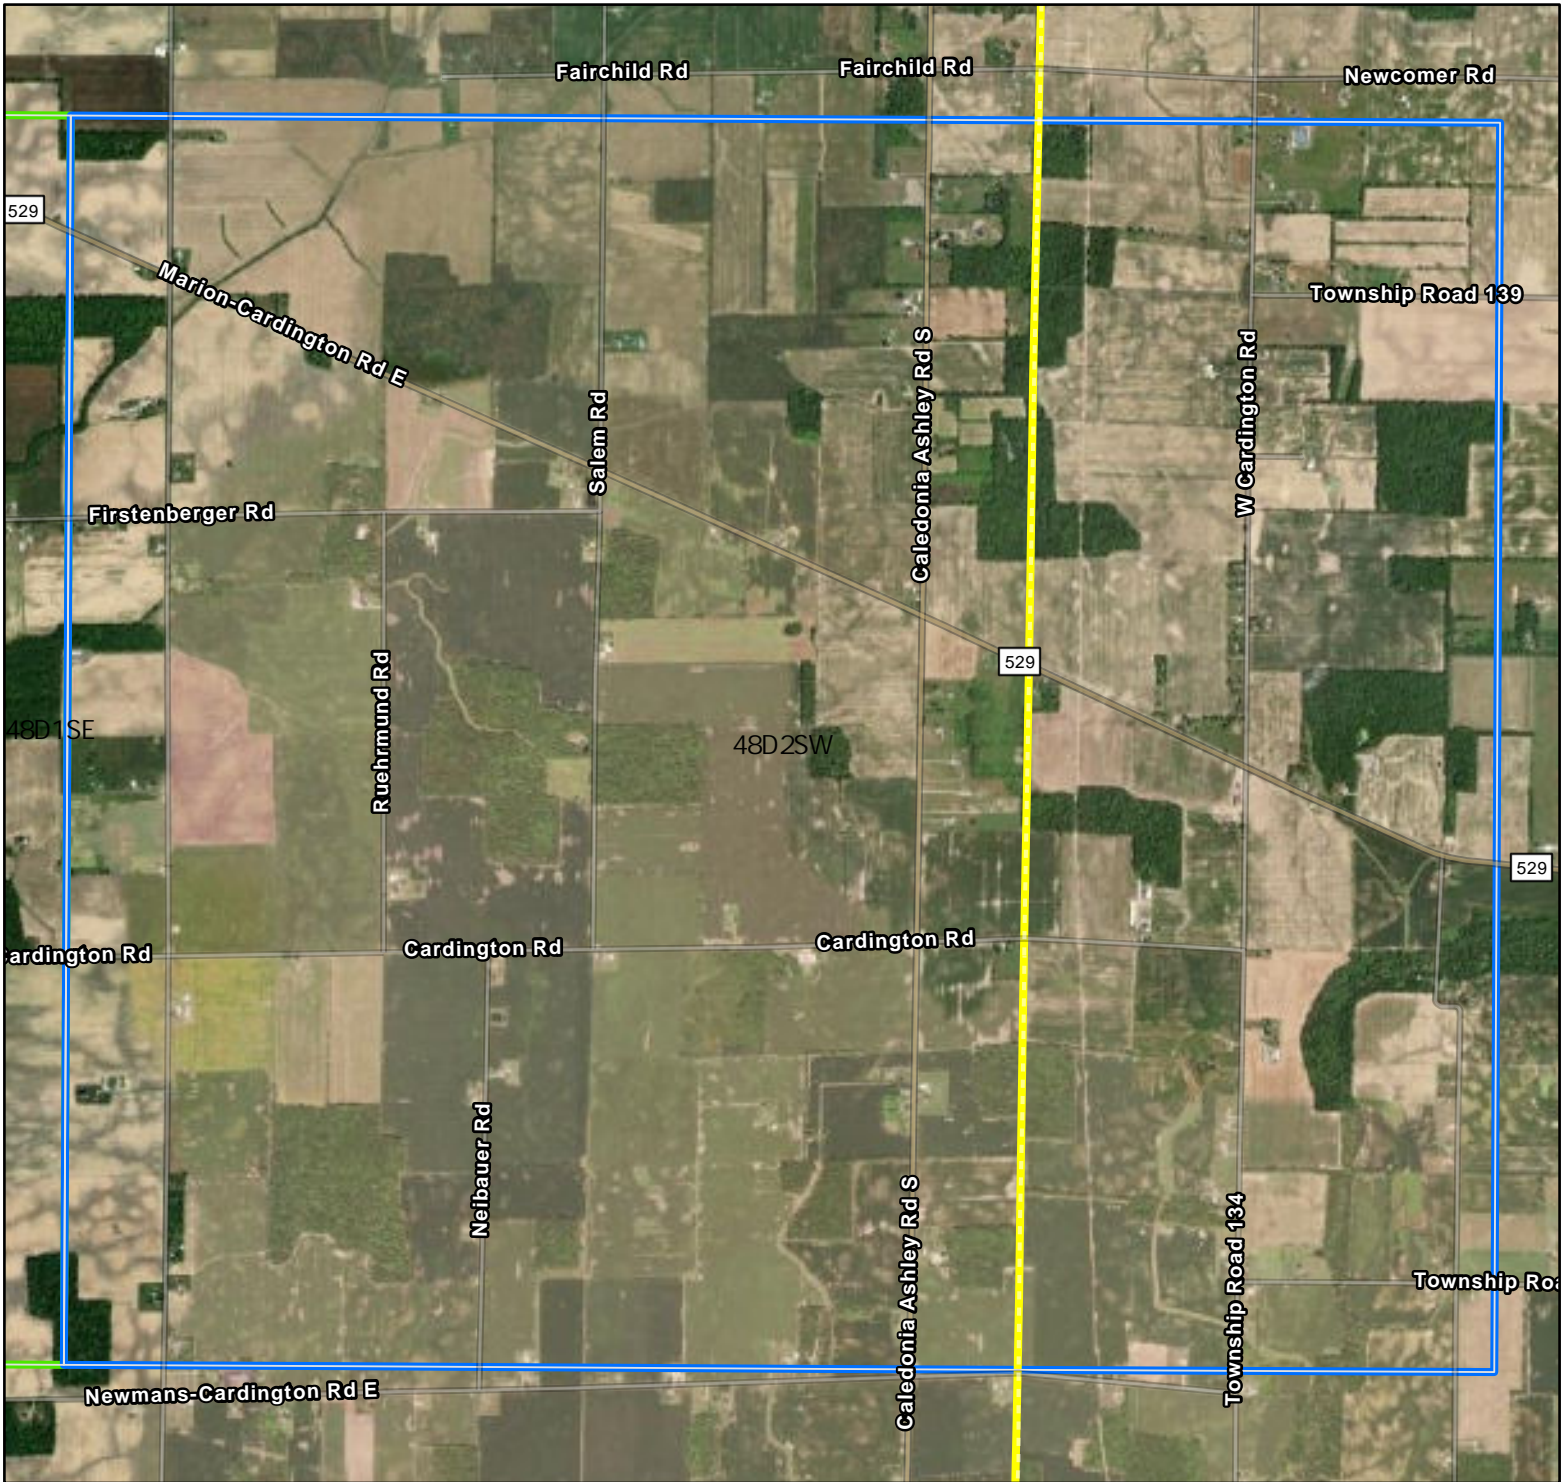

Crane Survey Marion County Location

Breeding Bird Atlas Block: 48D2SW

- Marion County
- Alternative Block
- Survey Block
- Block with Past Observation