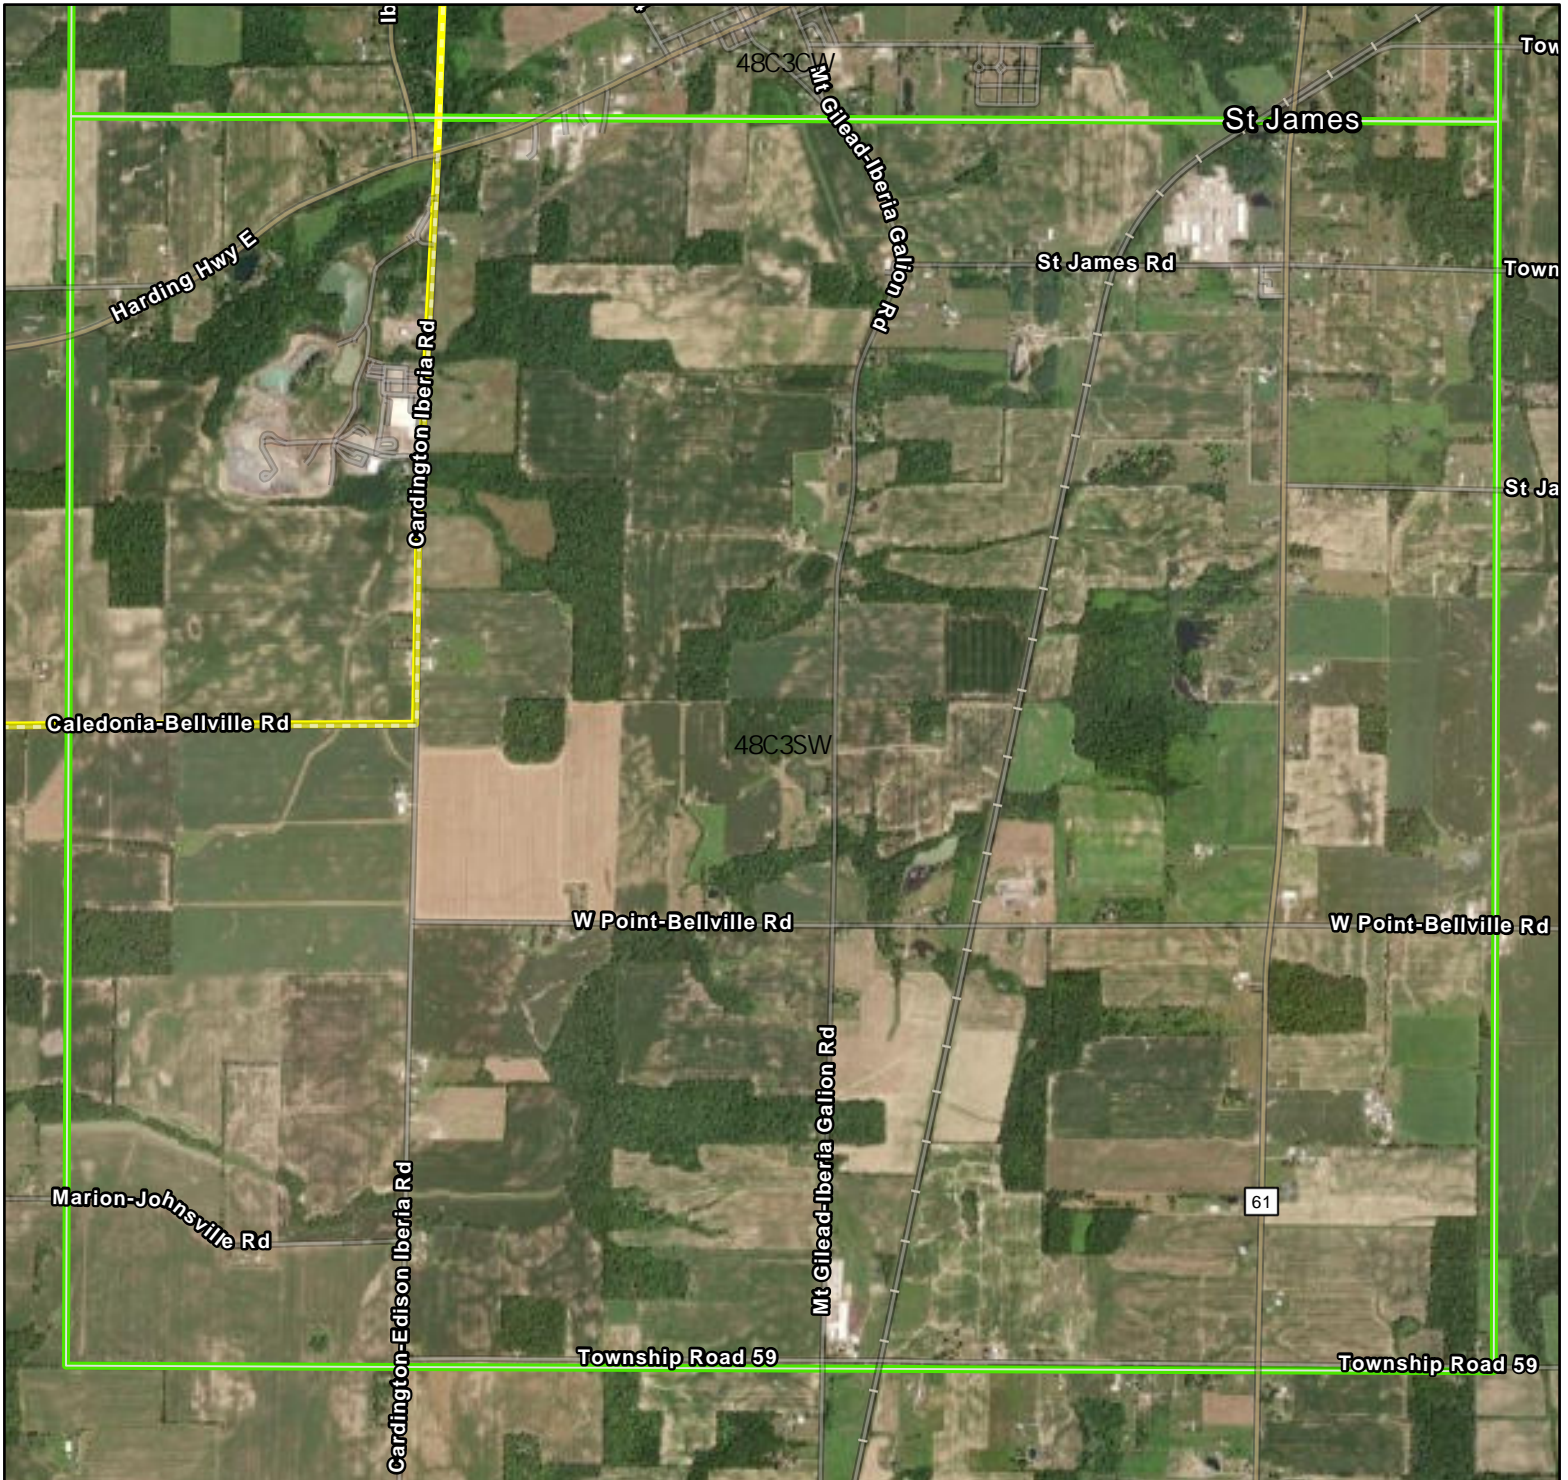

Crane Survey Marion County Location

Breeding Bird Atlas Block: 48C3SW

-  Marion County
-  Survey Block
-  Alternative Block
-  Block with Past Observation