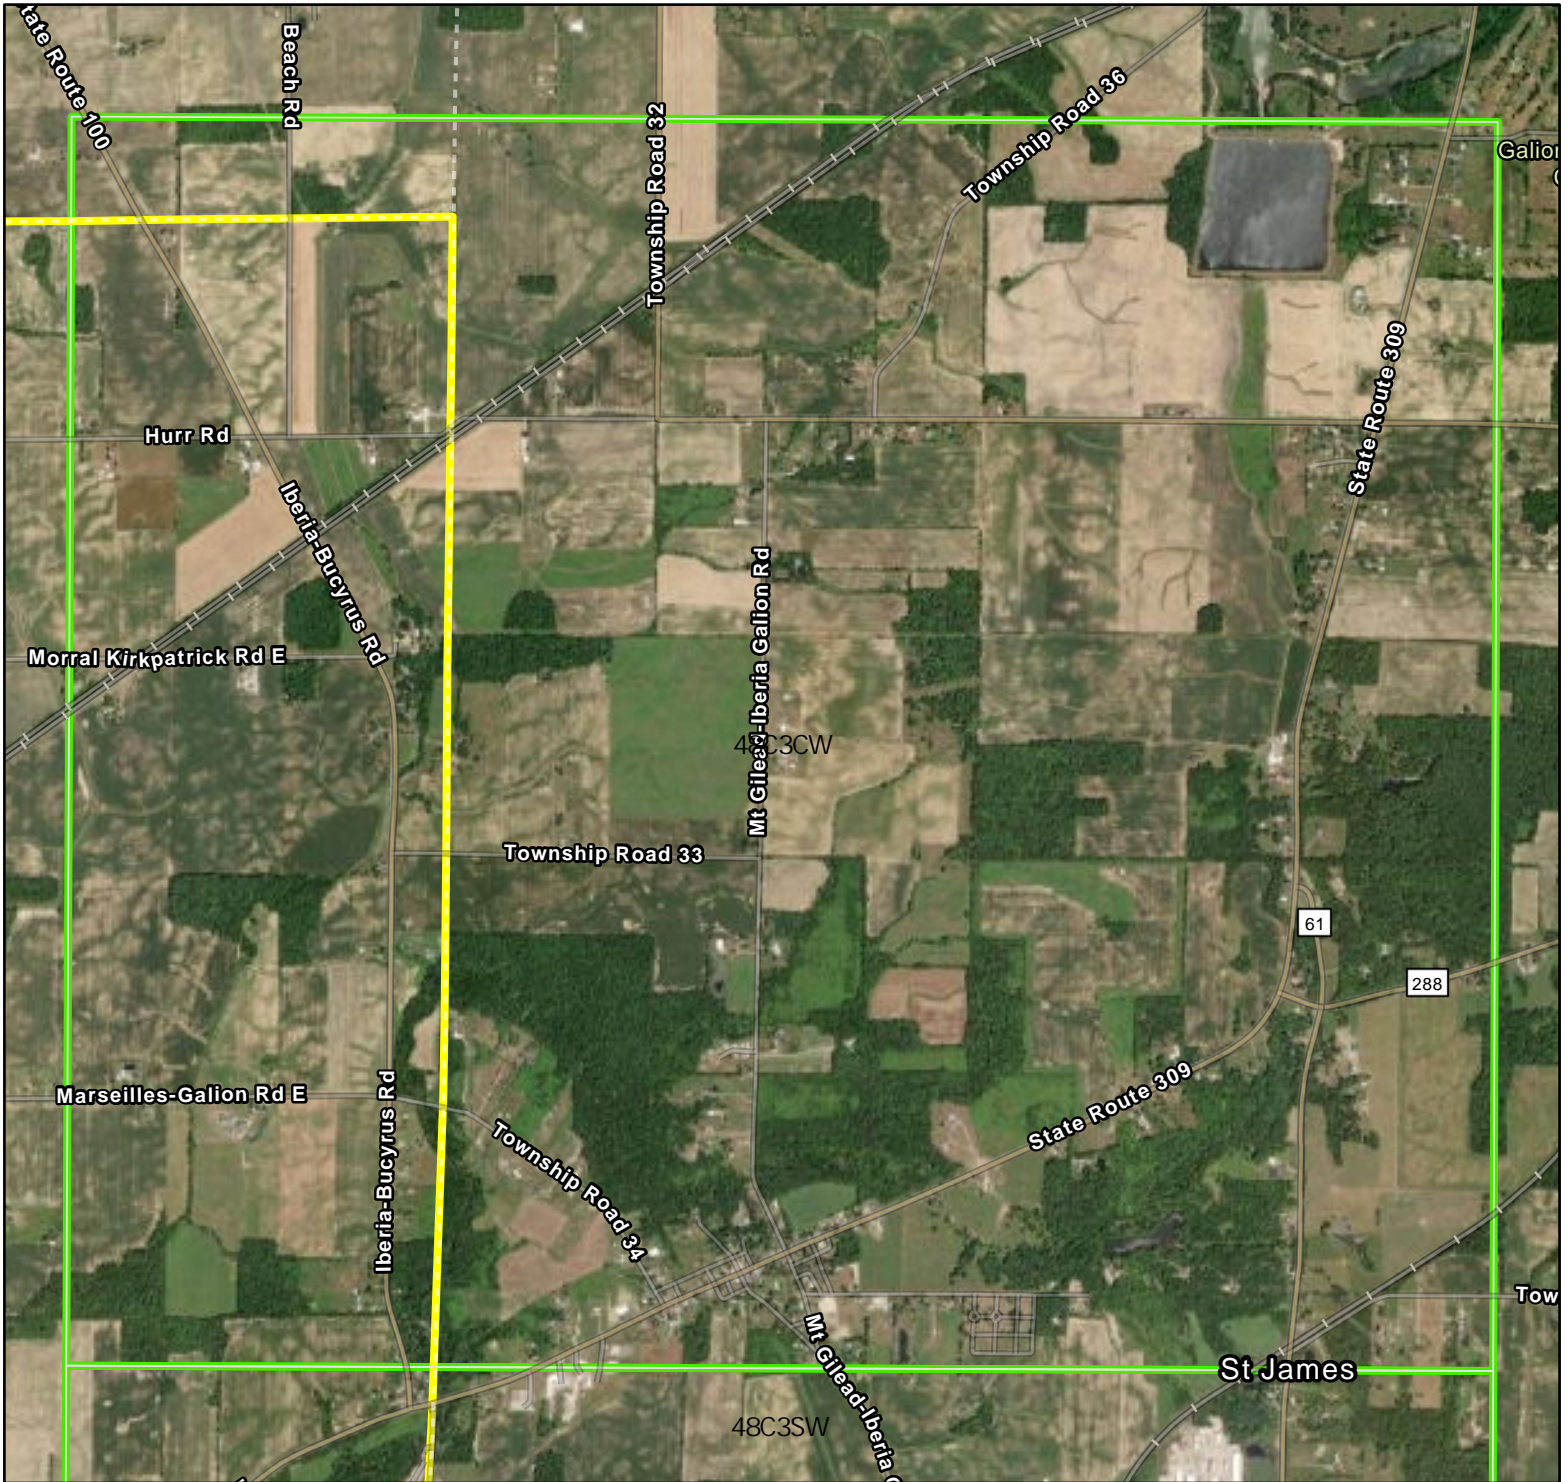

Crane Survey Marion County Location

Breeding Bird Atlas Block: 48C3CW

- Marion County
- Survey Block
- Alternative Block
- Block with Past Observation