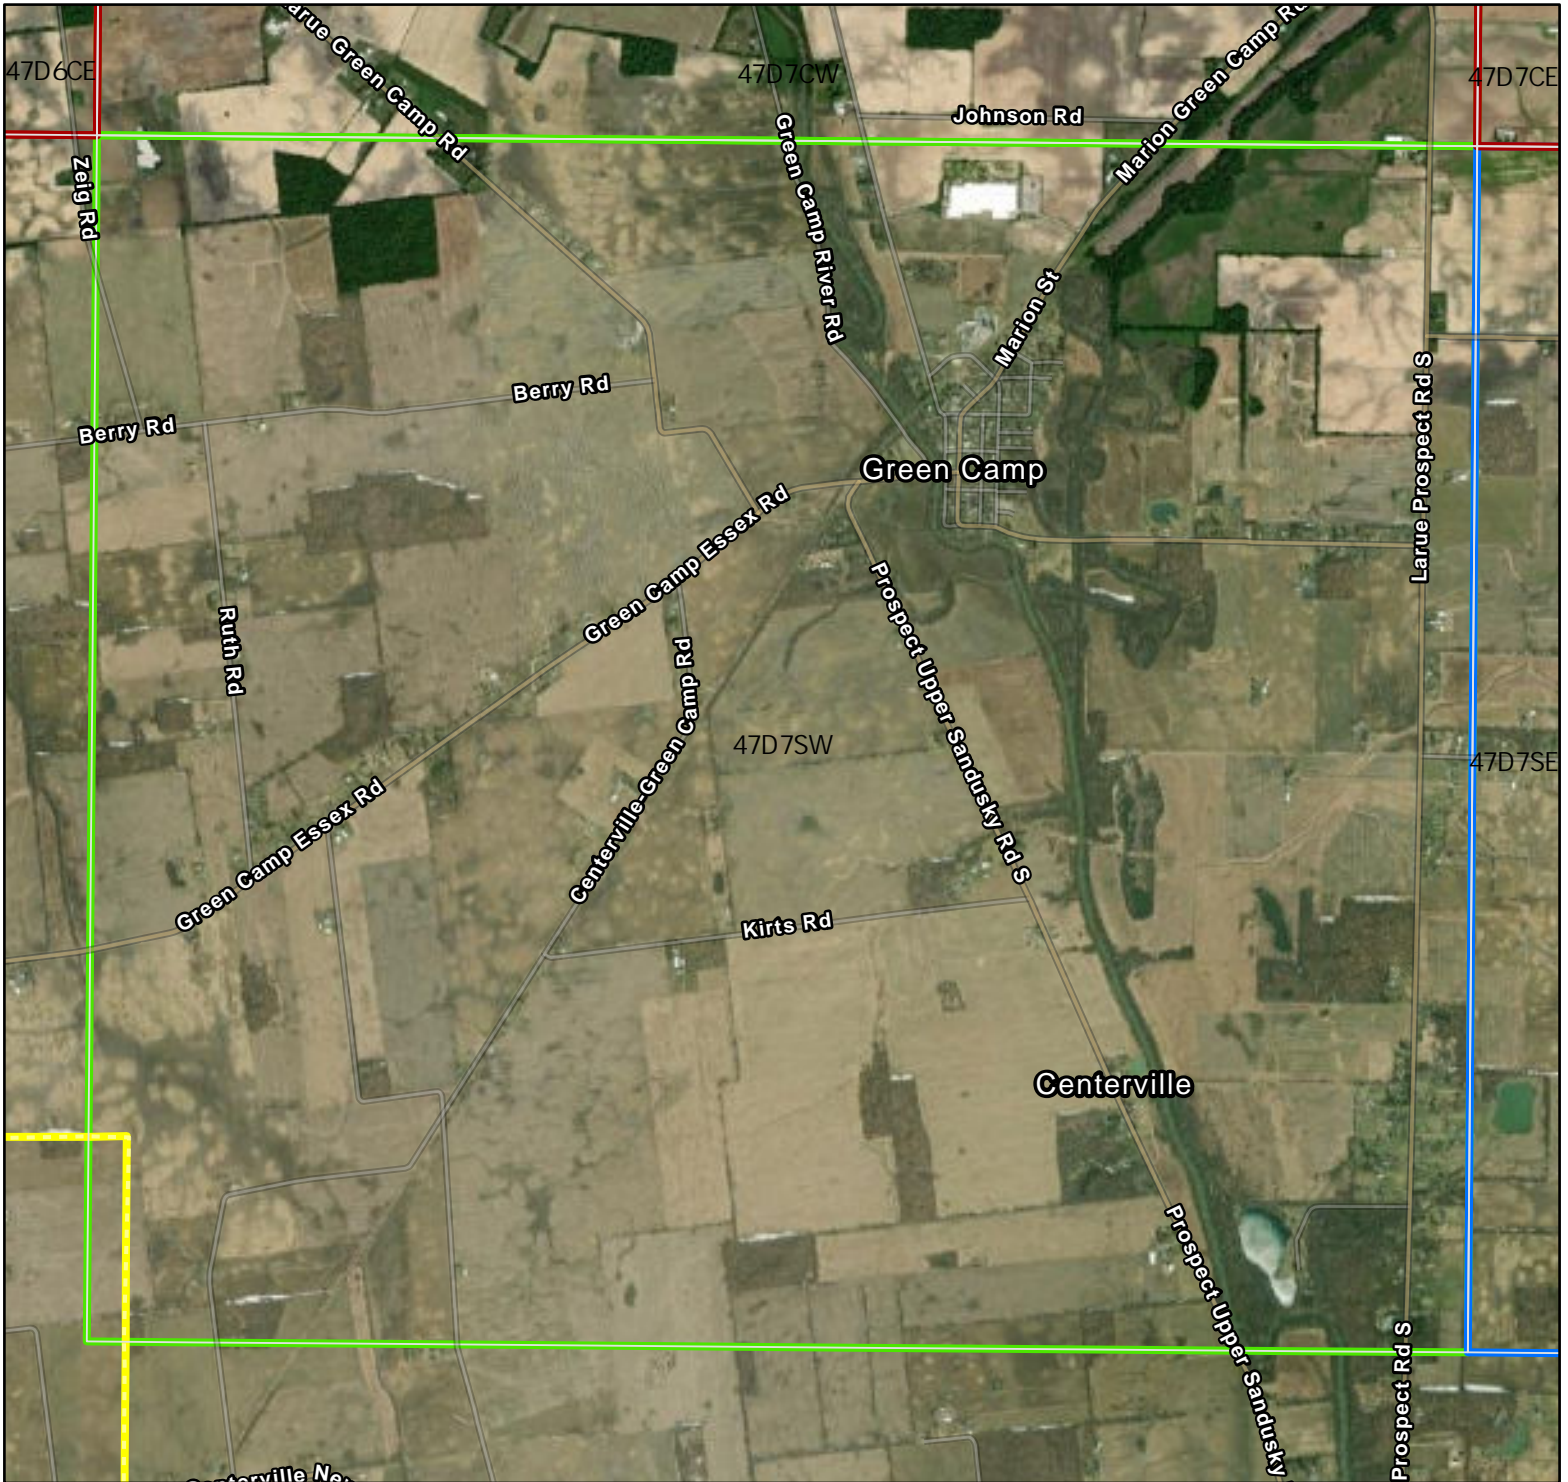

Crane Survey Marion County Location

Breeding Bird Atlas Block: 47D7SW

- Marion County
- Survey Block
- Alternative Block
- Block with Past Observation