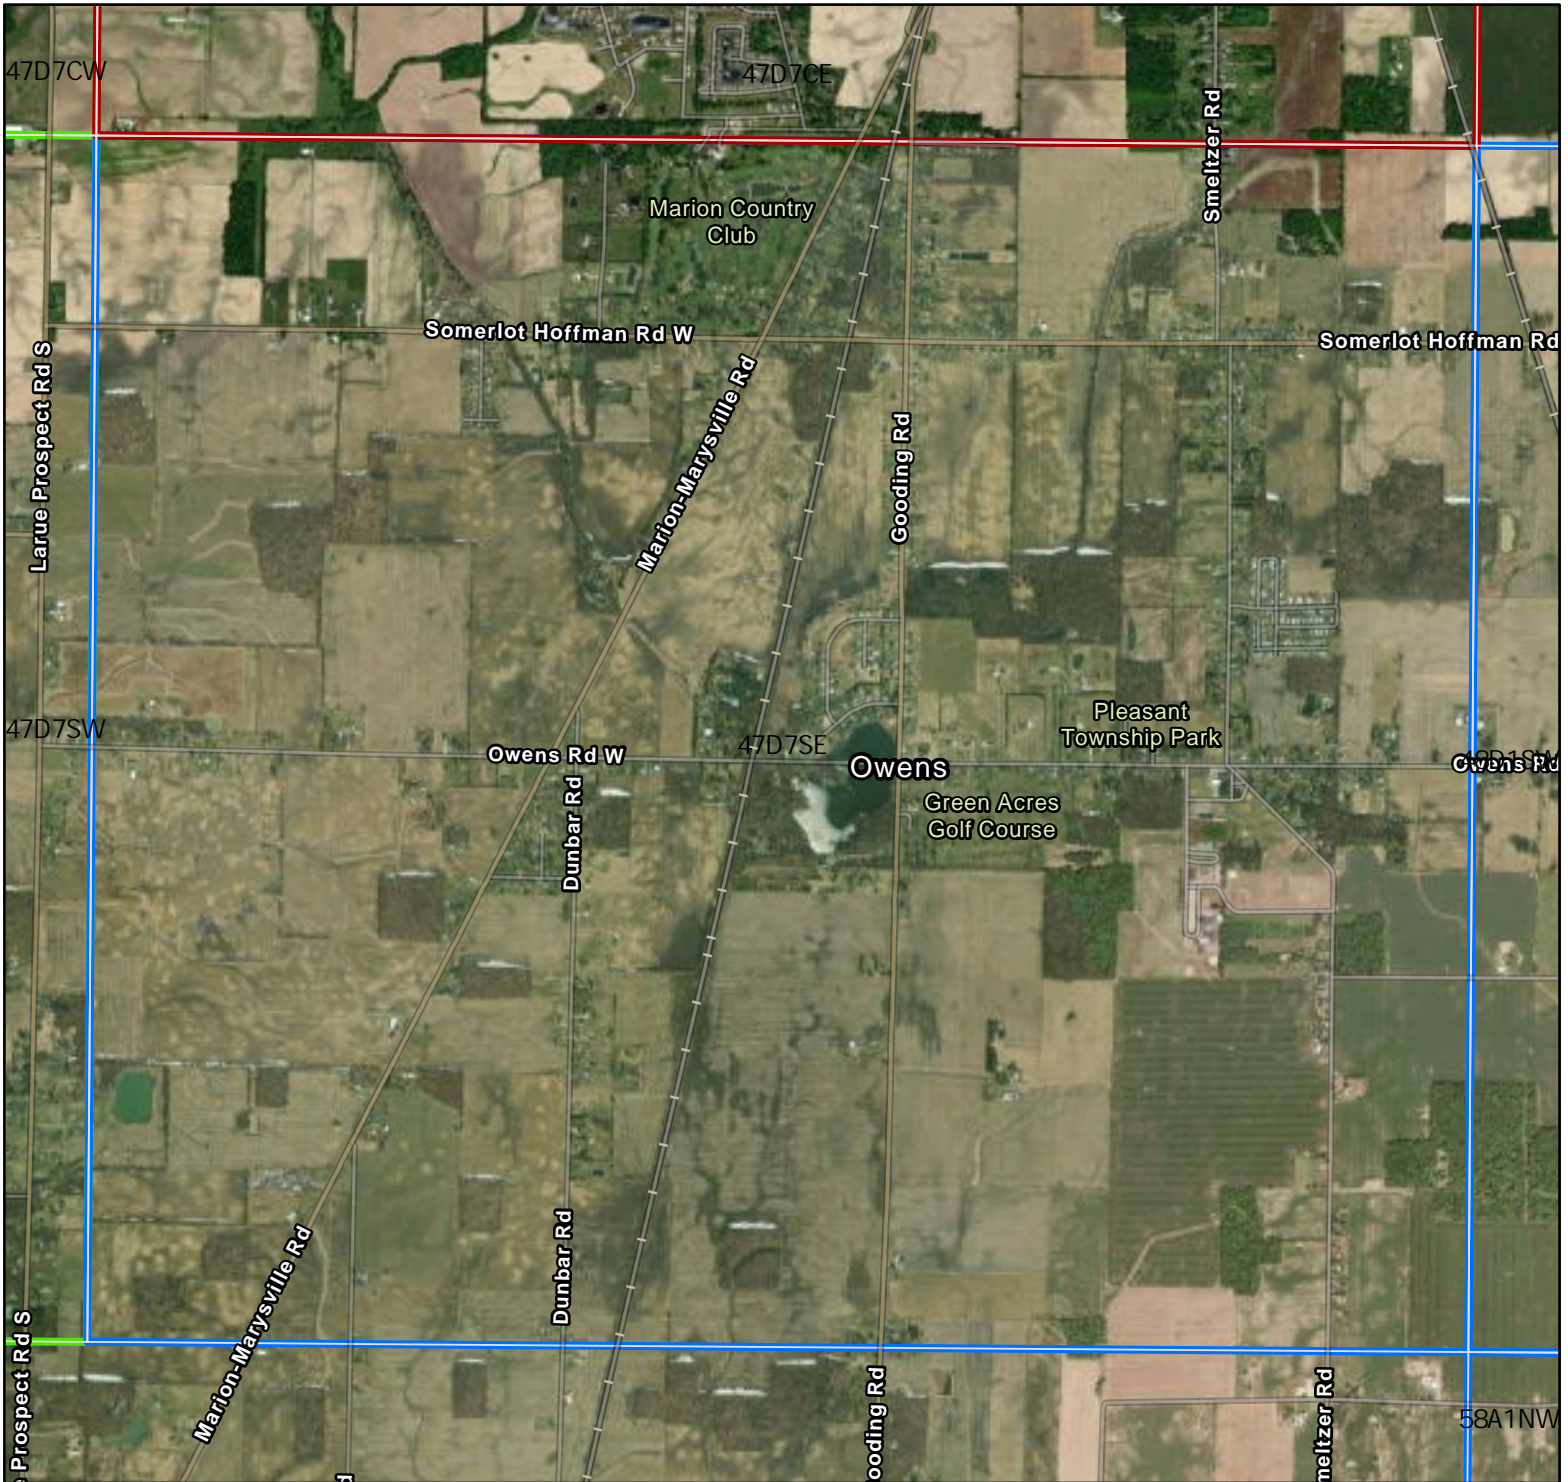

Crane Survey Marion County Location

Breeding Bird Atlas Block: 47D7SE

- Marion County
- Survey Block
- Alternative Block
- Block with Past Observation