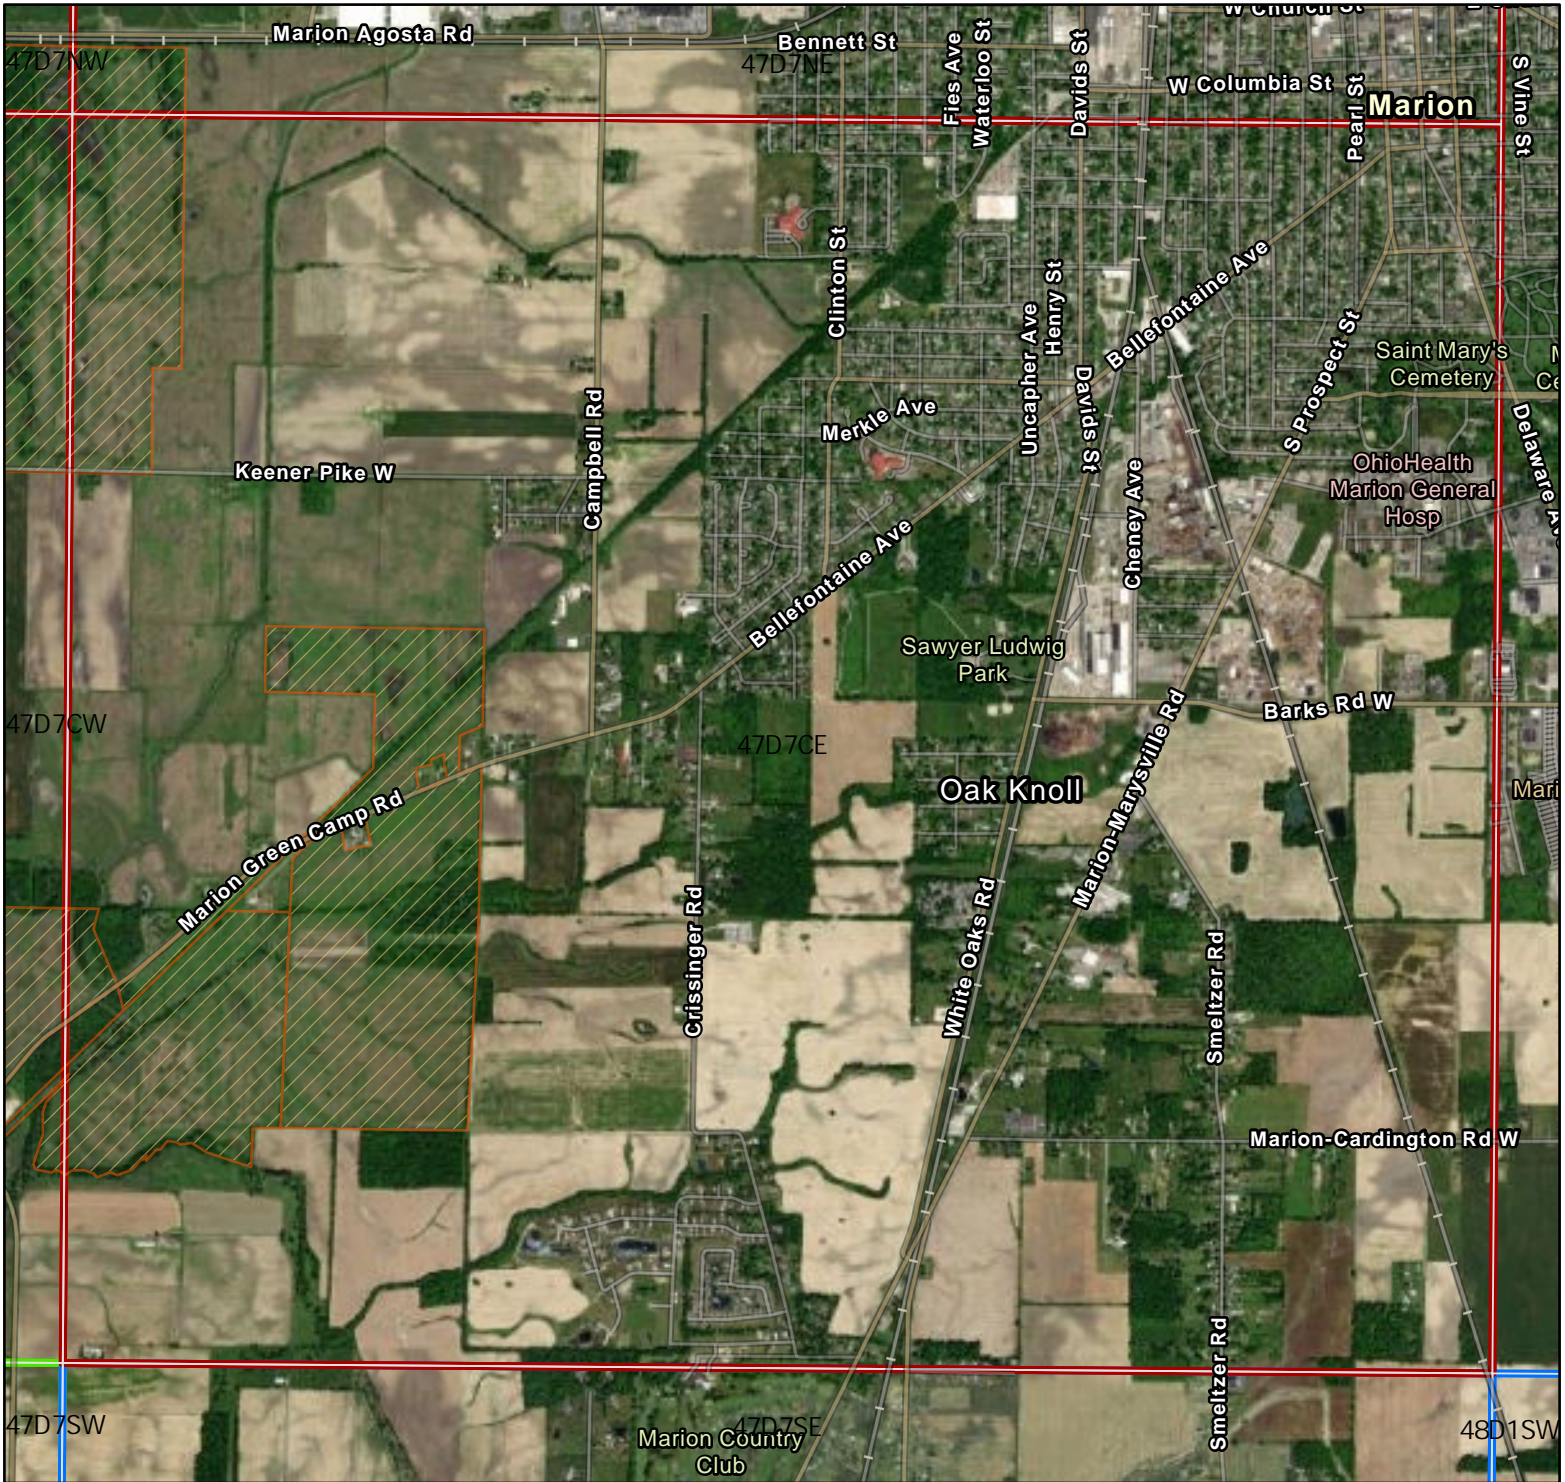

Crane Survey Marion County Location

Breeding Bird Atlas Block: 47D7CE

-  Public Land
-  Marion County
-  Survey Block
-  Alternative Block
-  Block with Past Observation