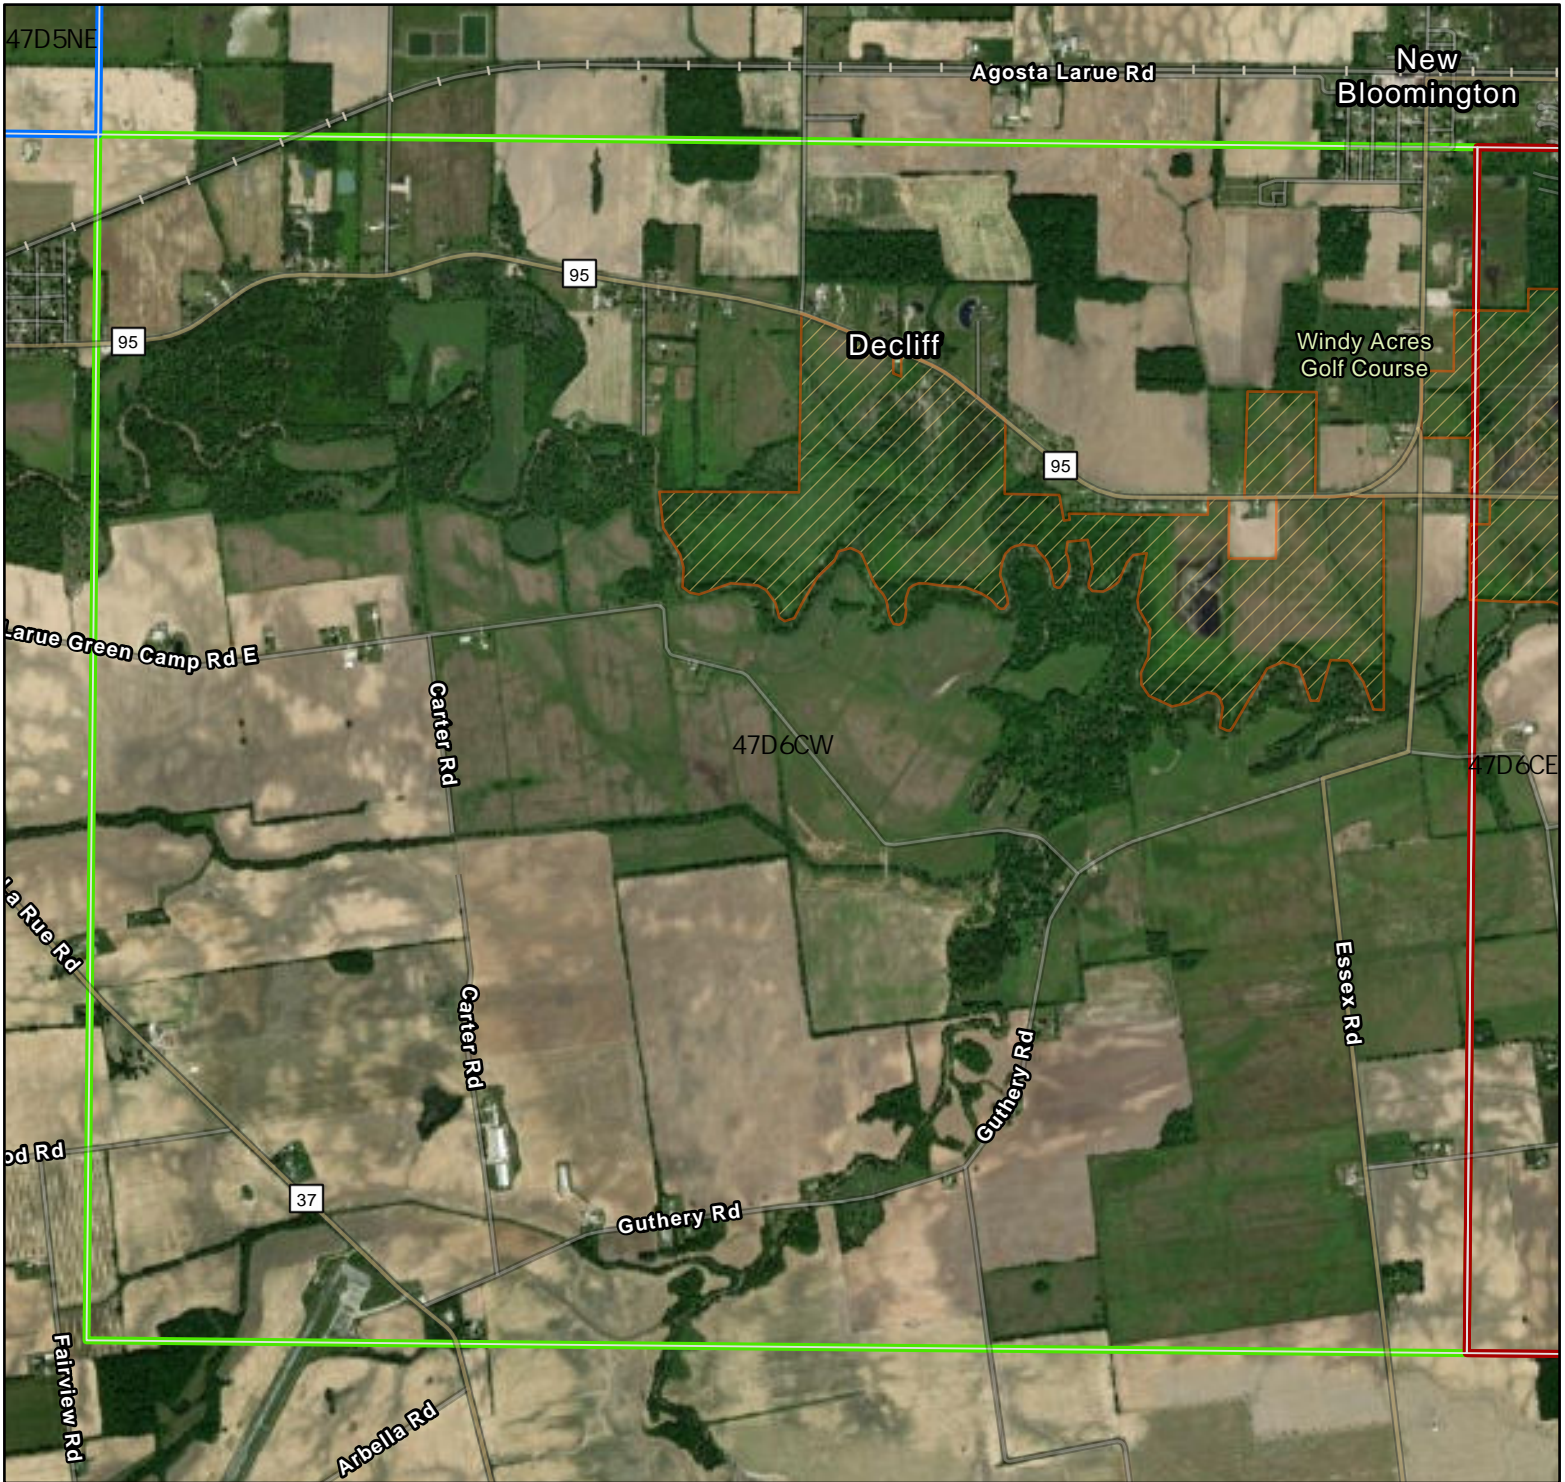

# Crane Survey Marion County Location

Breeding Bird Atlas Block: 47D6CW

-  Public Land
-  Marion County
-  Survey Block
-  Alternative Block
-  Block with Past Observation