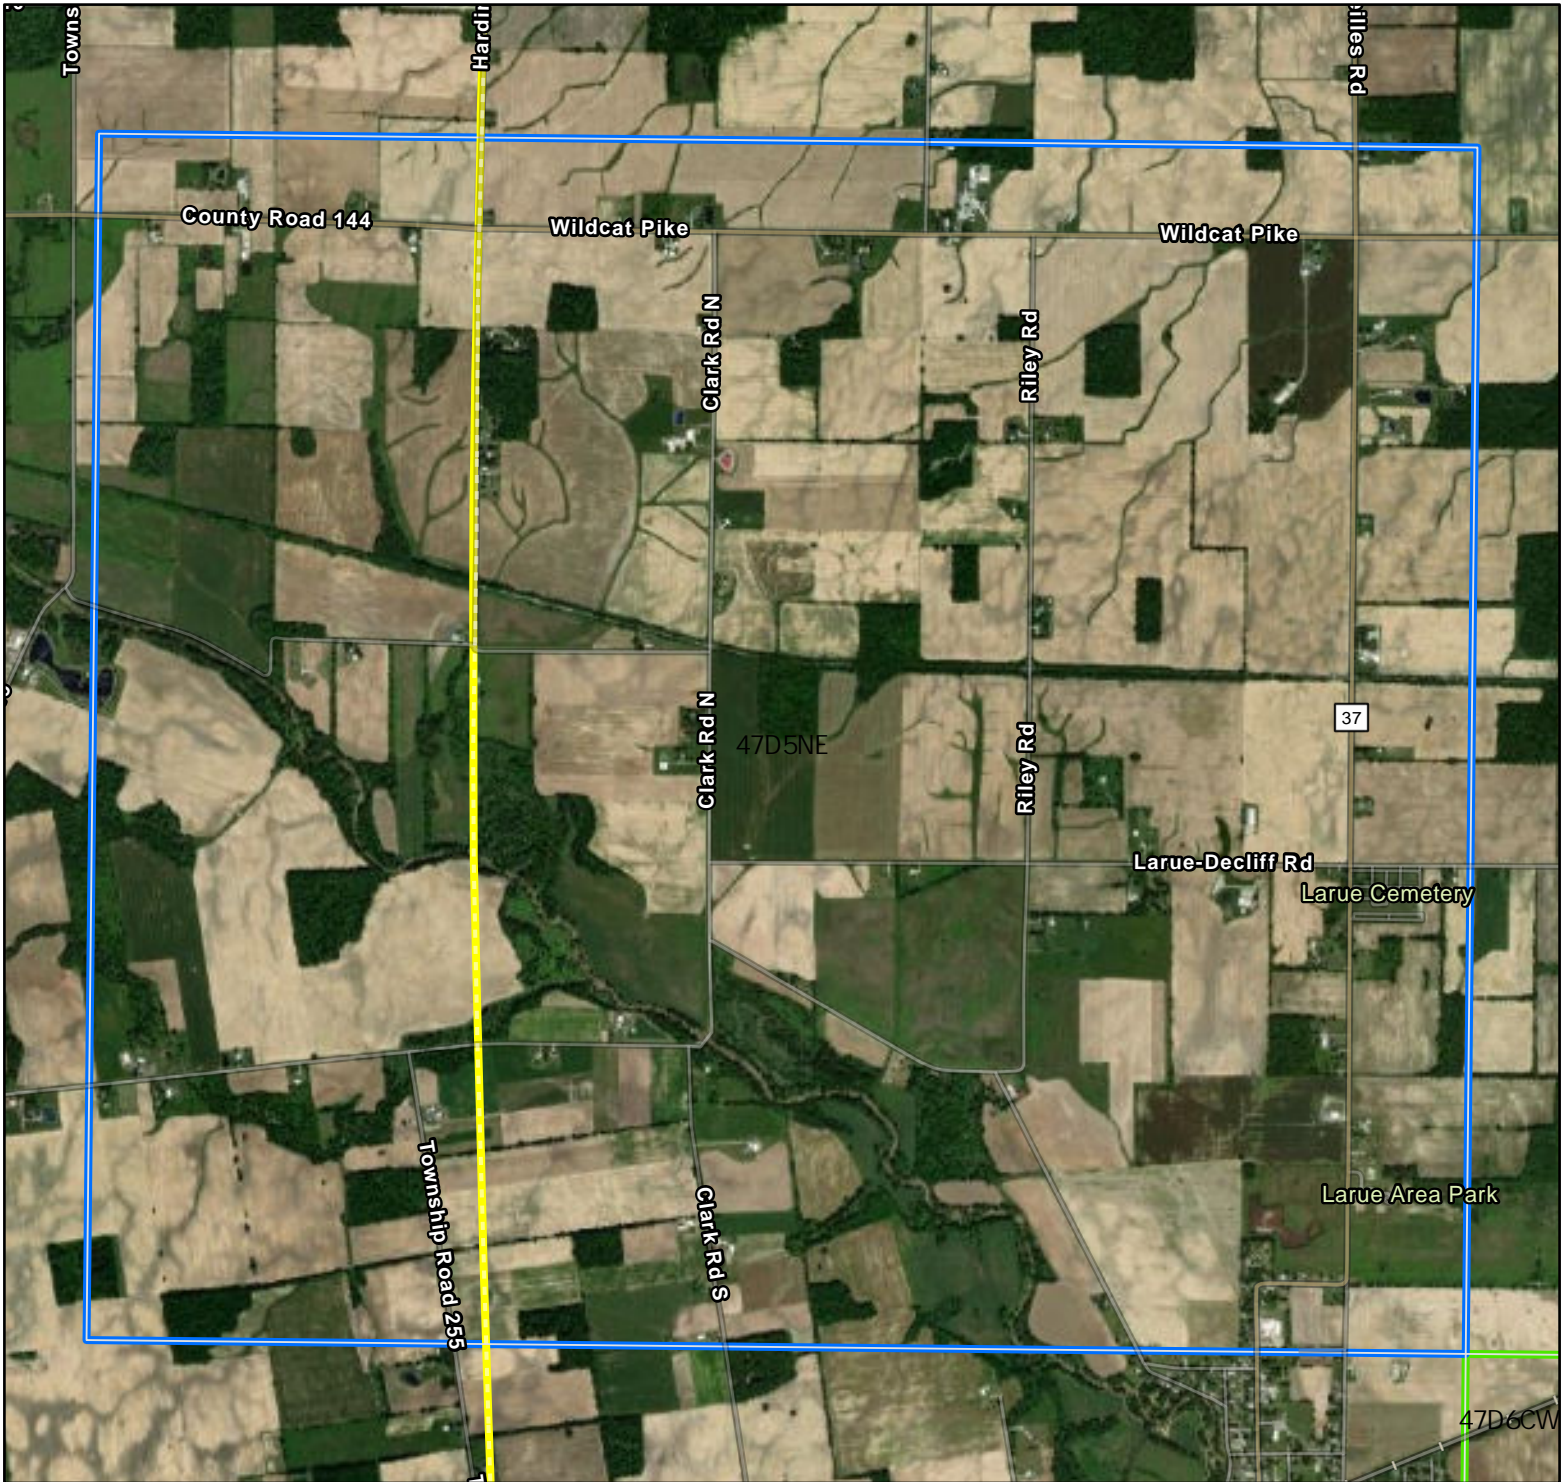

Crane Survey Marion County Location

Breeding Bird Atlas Block: 47D5NE

- Marion County
- Alternative Block
- Survey Block
- Block with Past Observation