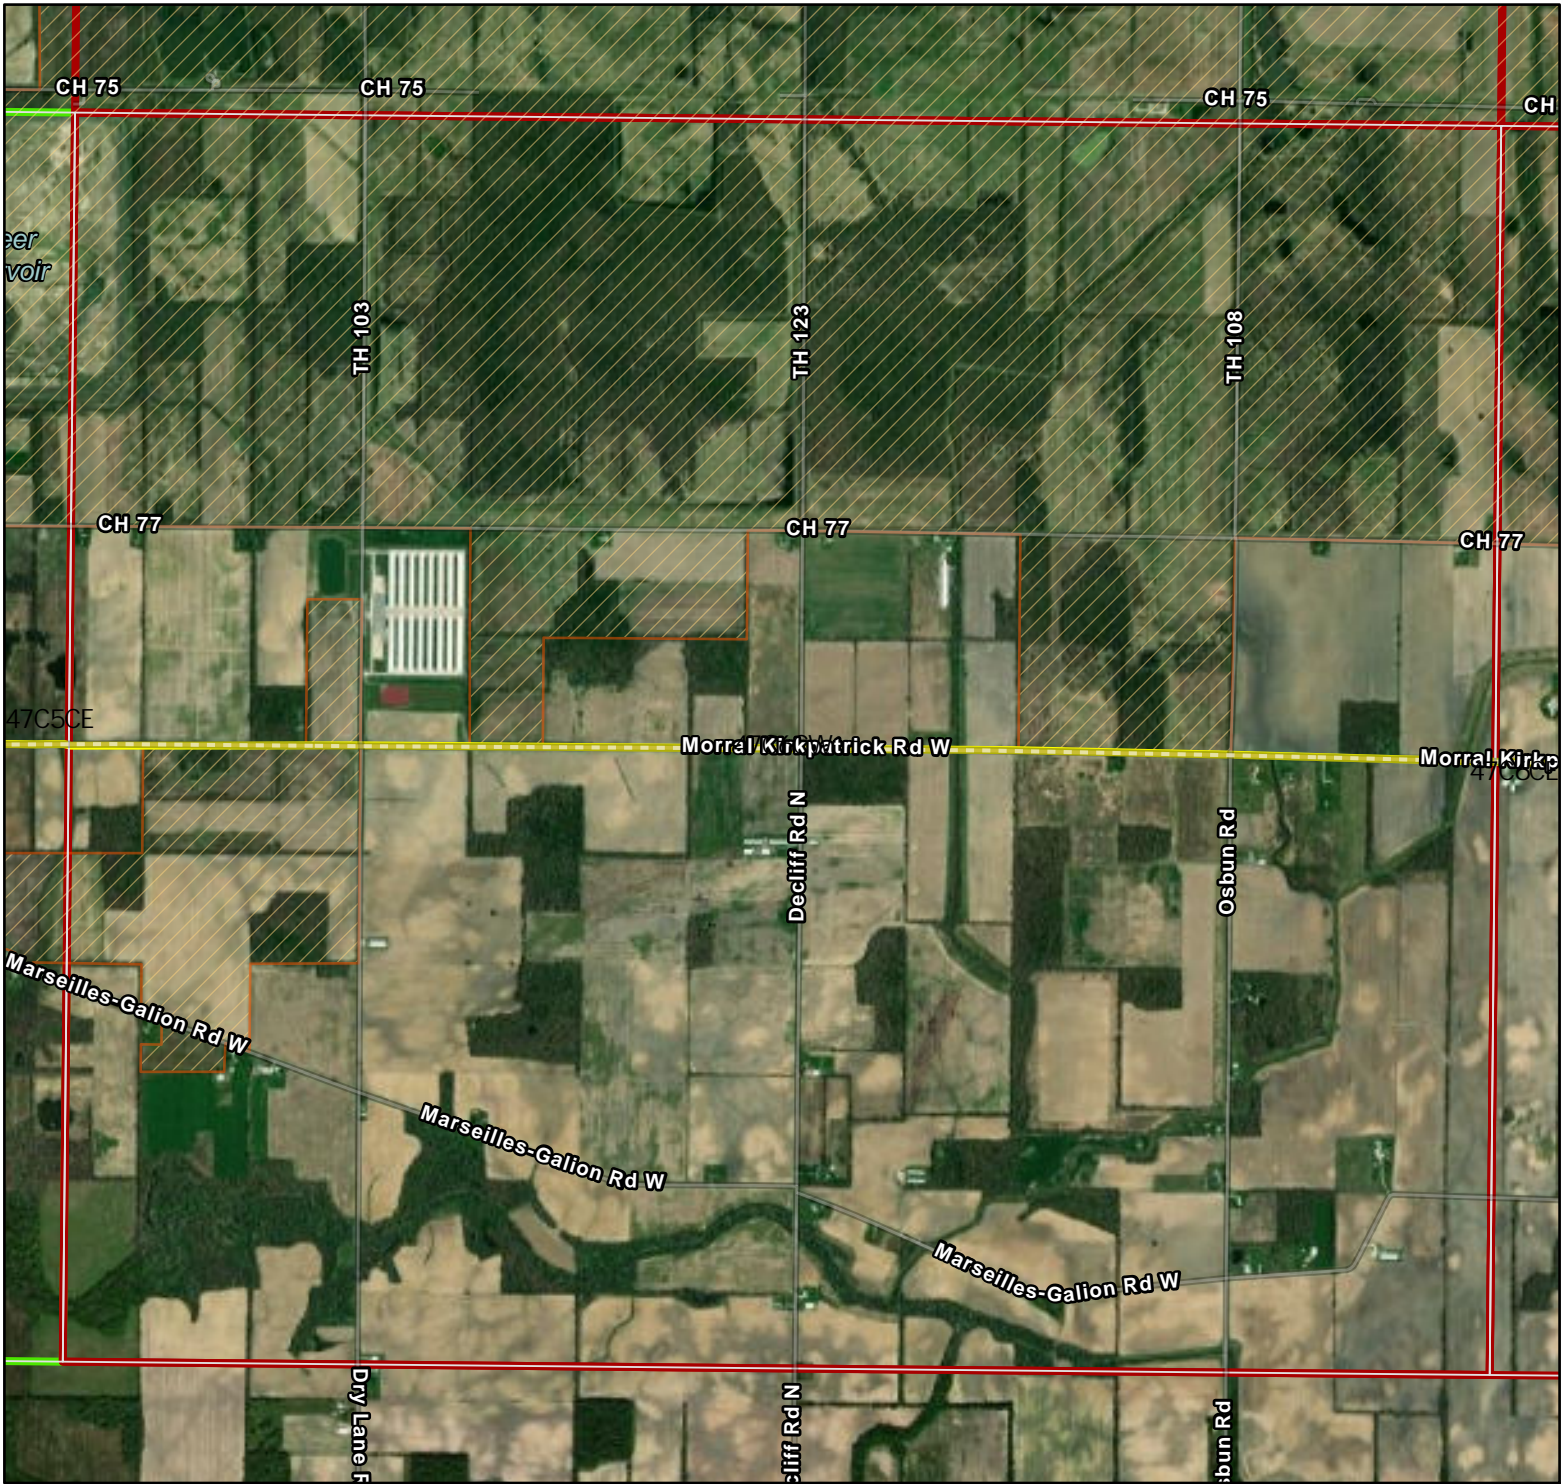

Crane Survey Marion County Location

Breeding Bird Atlas Block: 47C6CW

-  Public Land
-  Marion County
-  Survey Block
-  Alternative Block
-  Block with Past Observation