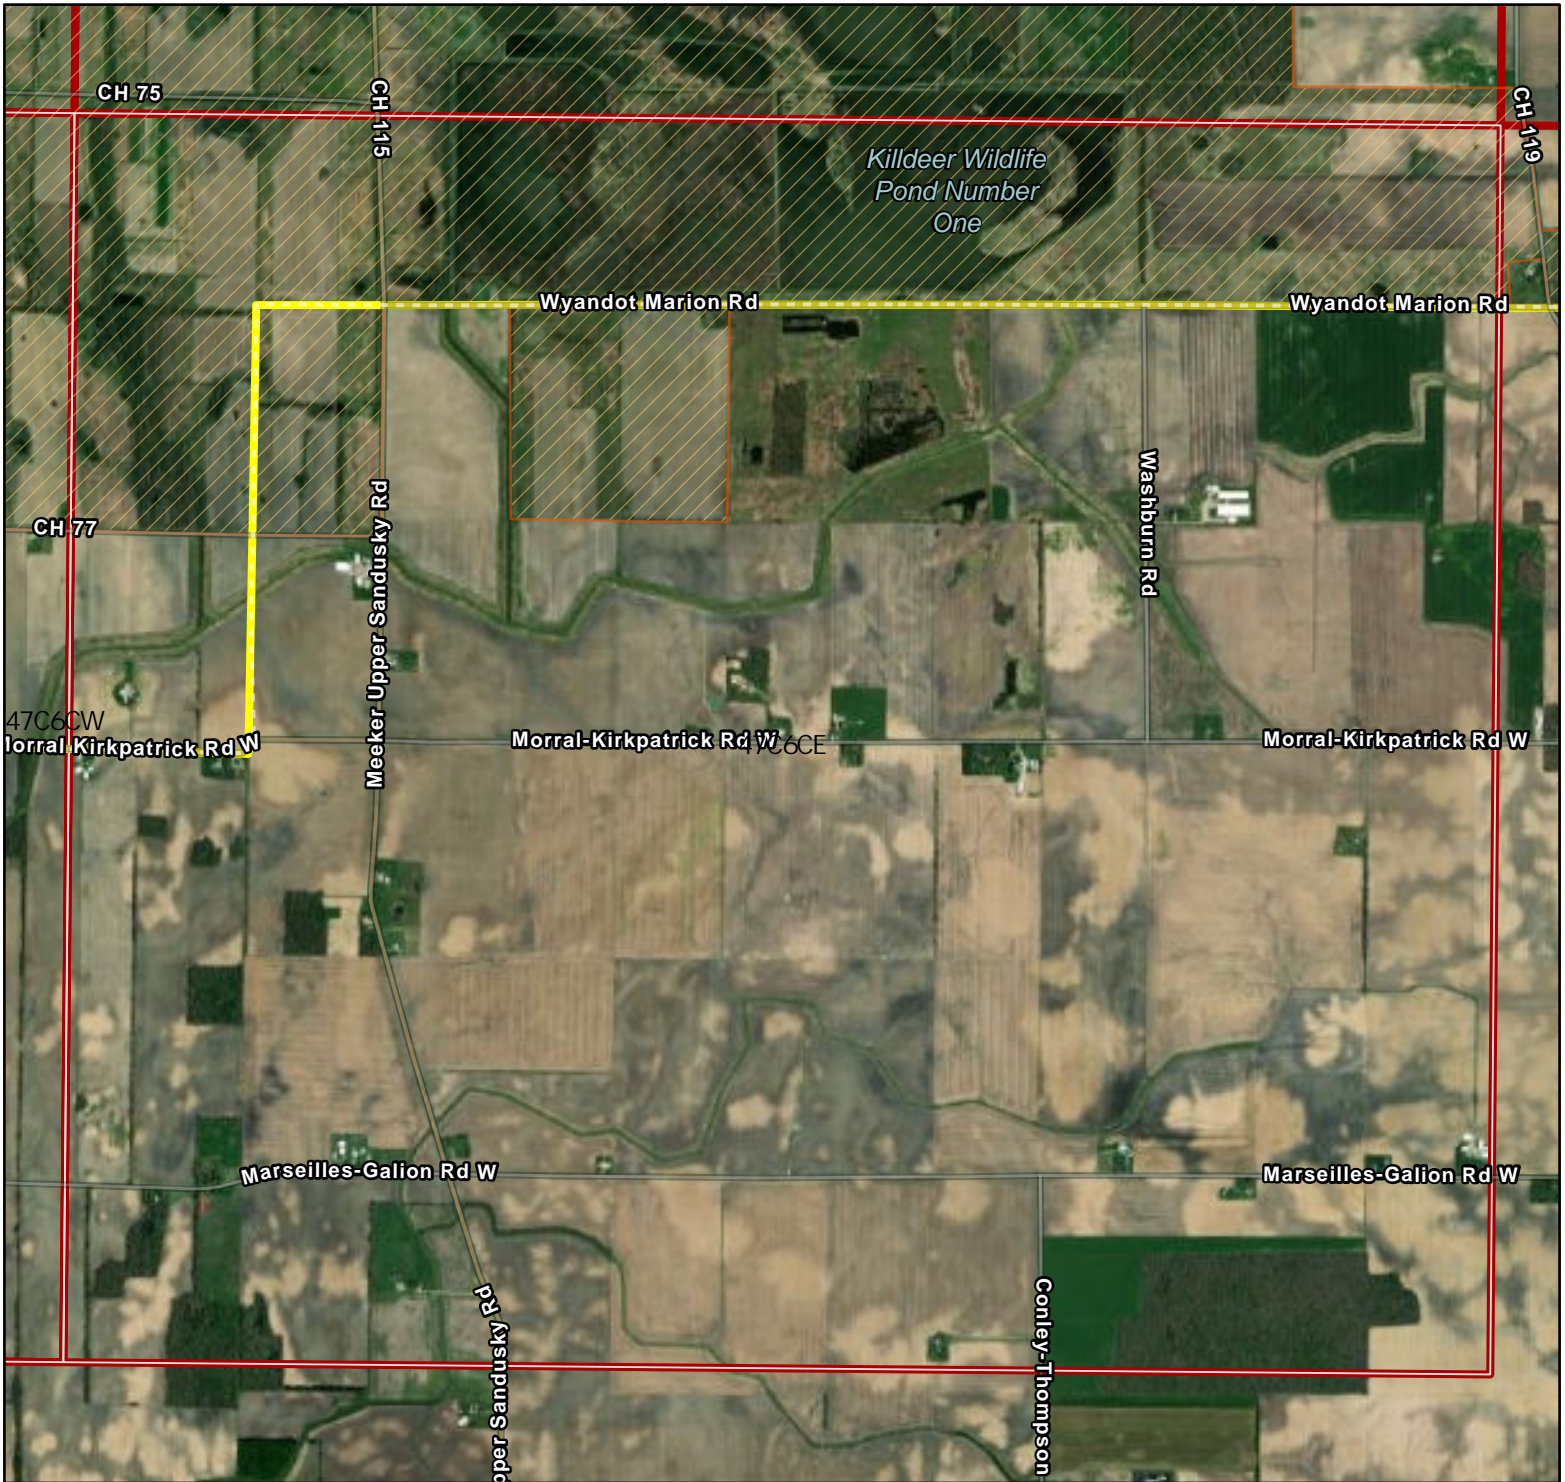

Crane Survey Marion County Location

Breeding Bird Atlas Block: 47C6CE

-  Public Land
-  Marion County
-  Survey Block
-  Alternative Block
-  Block with Past Observation