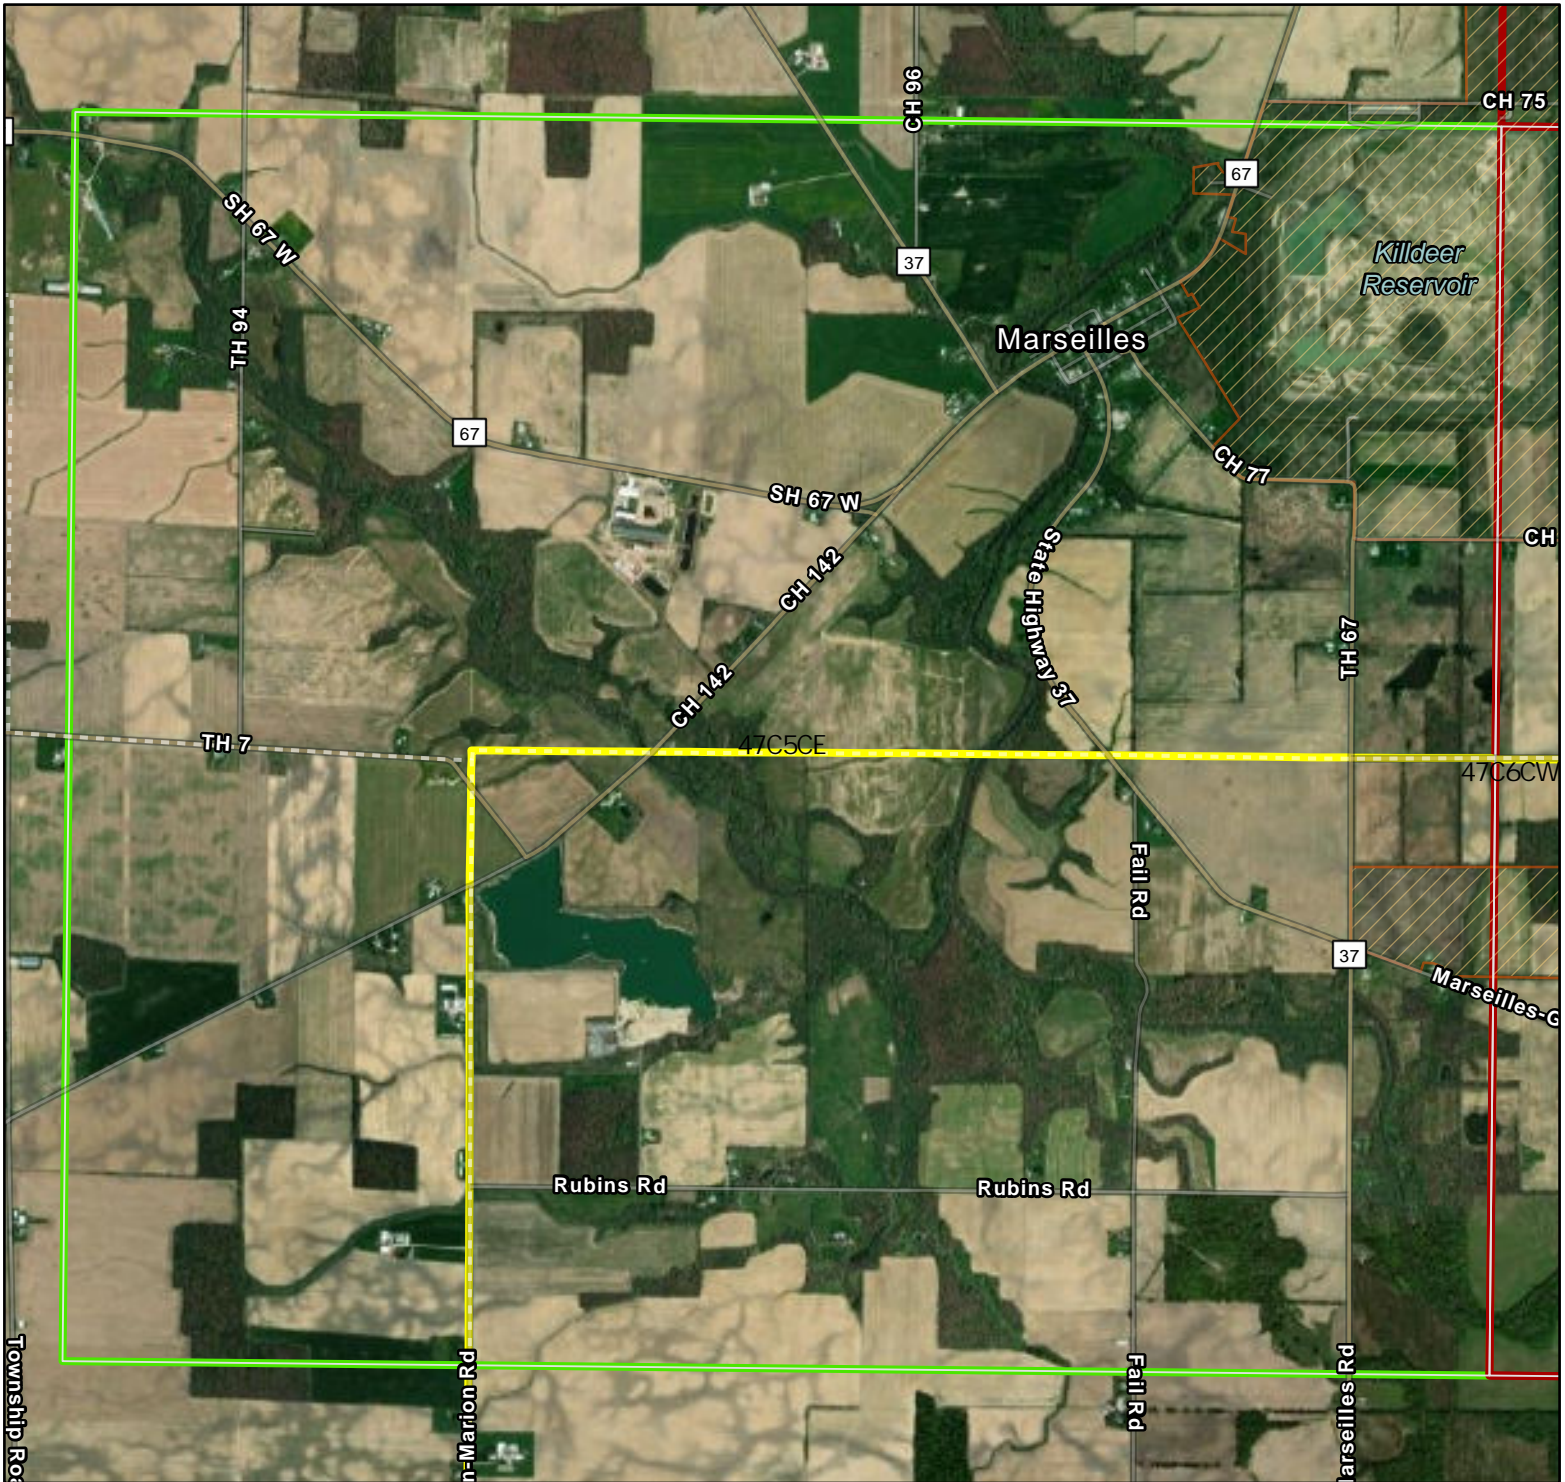

Crane Survey Marion County Location

Breeding Bird Atlas Block: 47C5CE

- Public Land
- Marion County
- Survey Block
- Alternative Block
- Block with Past Observation