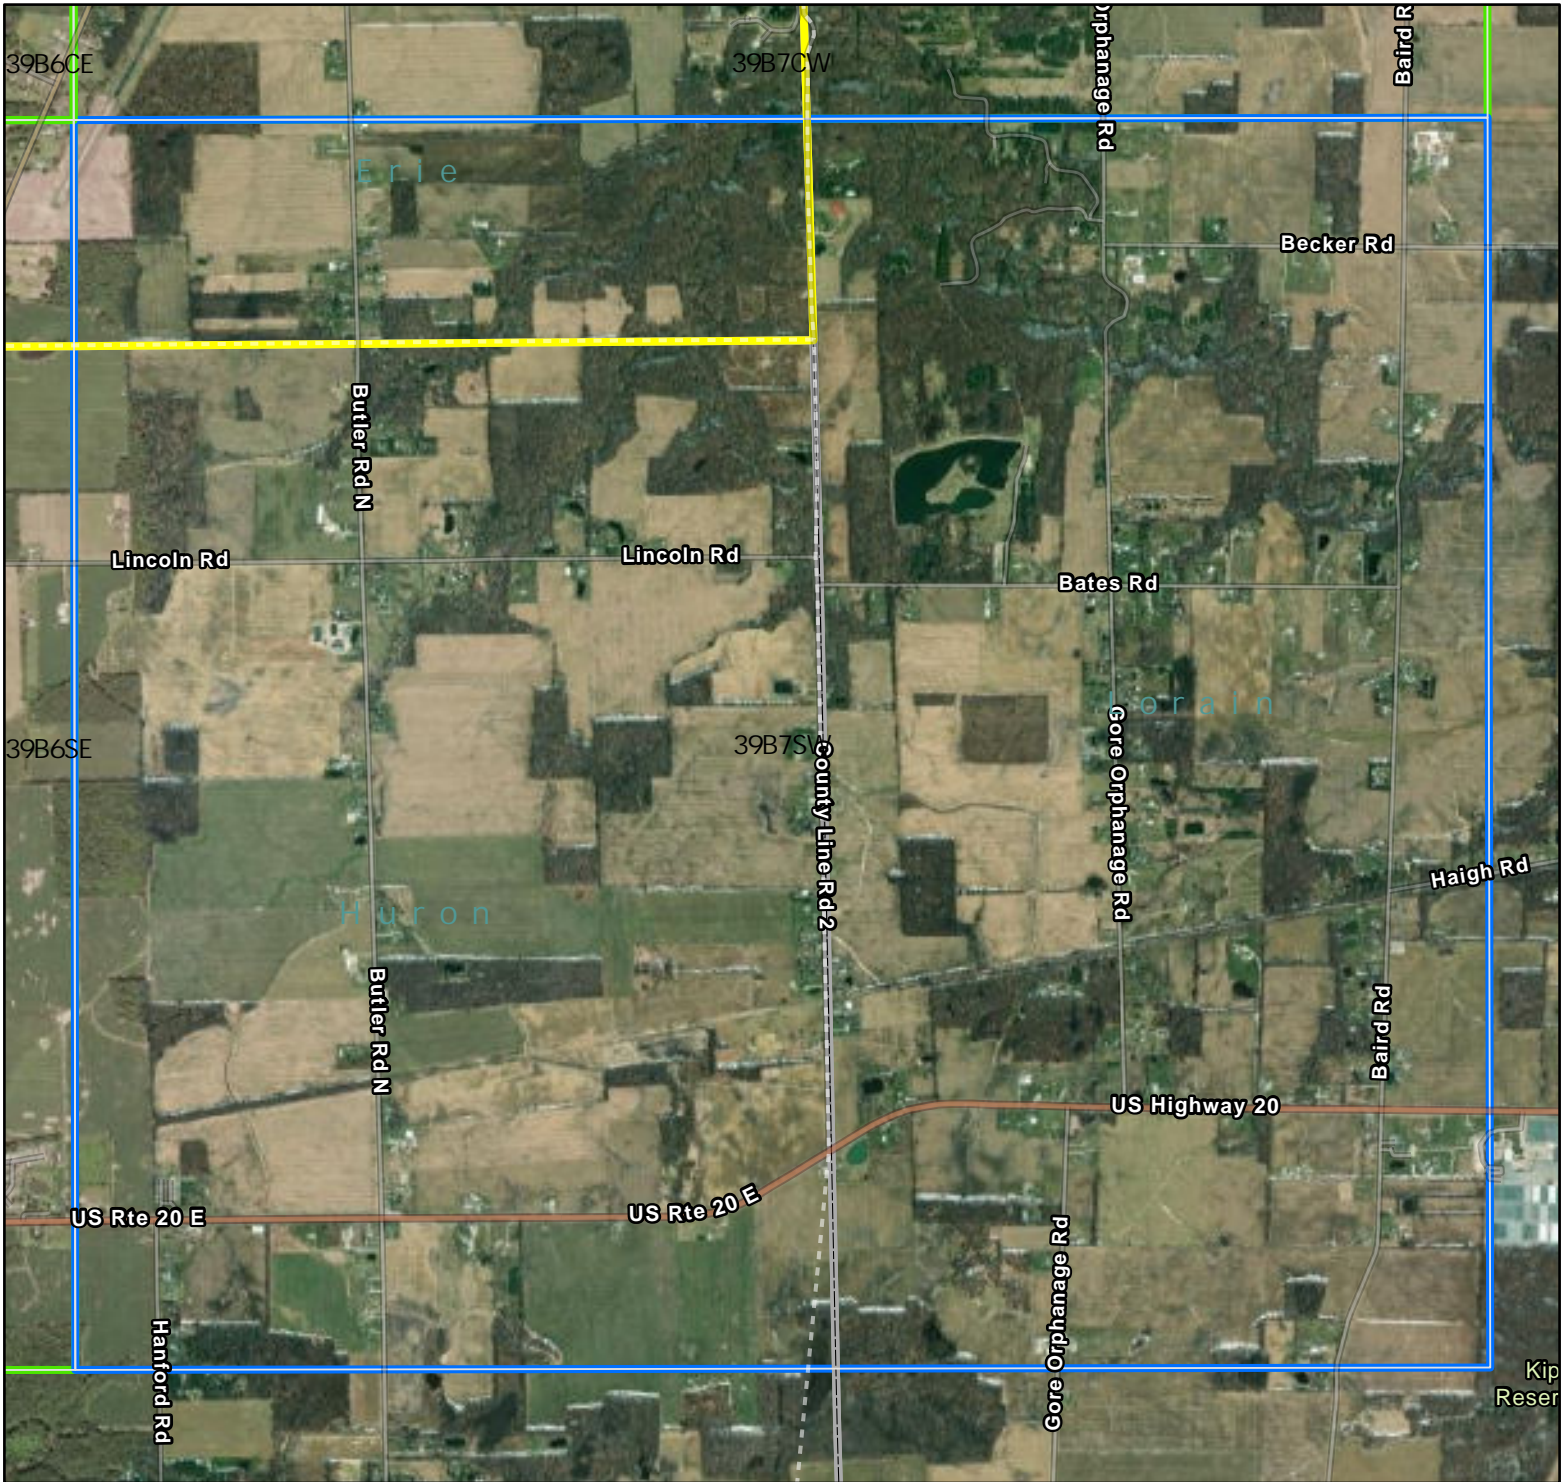

Crane Survey Erie County Location

Breeding Bird Atlas Block: 39B7SW

- Erie County
- Survey Block
- Alternative Block
- Block with Past Observation