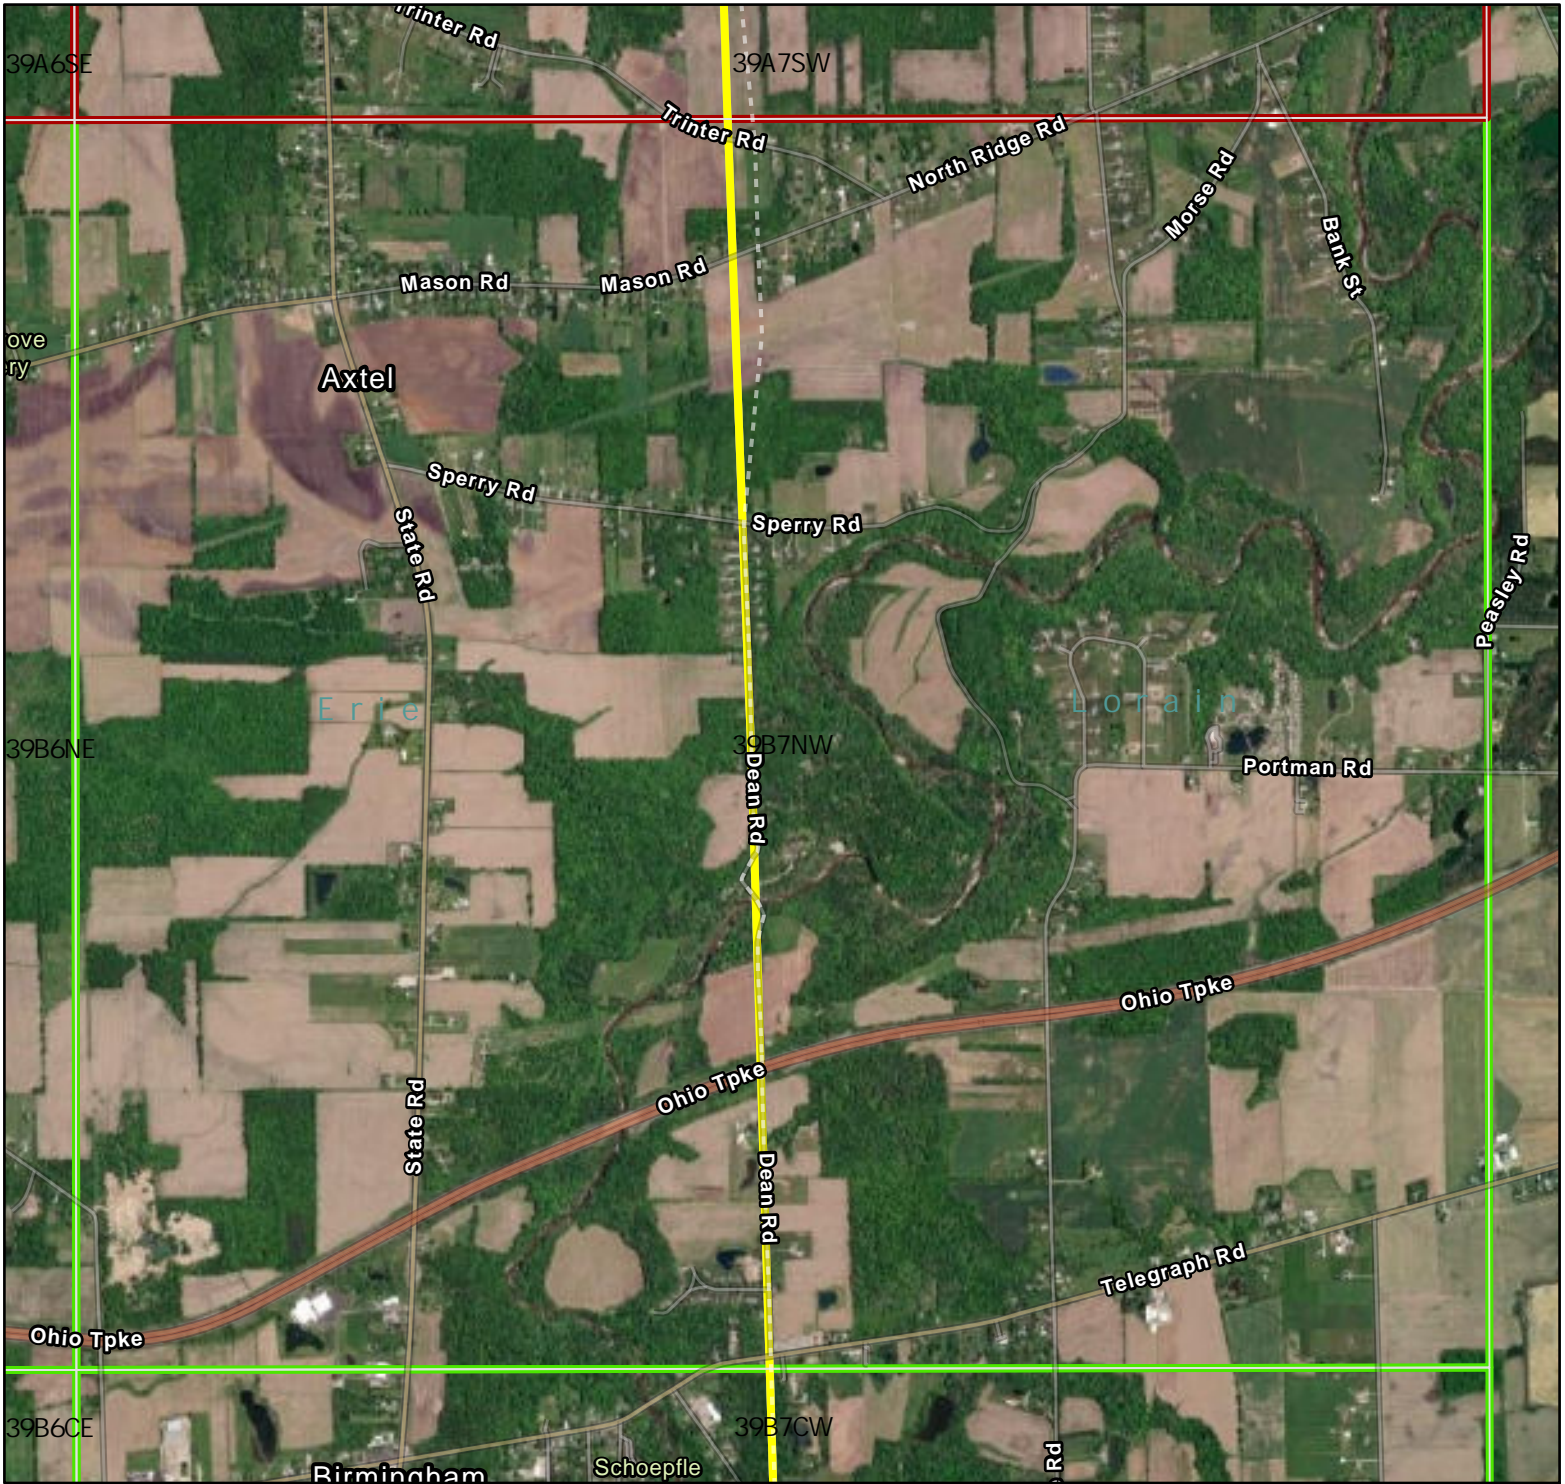

# Crane Survey Erie County Location

Breeding Bird Atlas Block: 39B7NW

- Erie County
- Survey Block
- Alternative Block
- Block with Past Observation