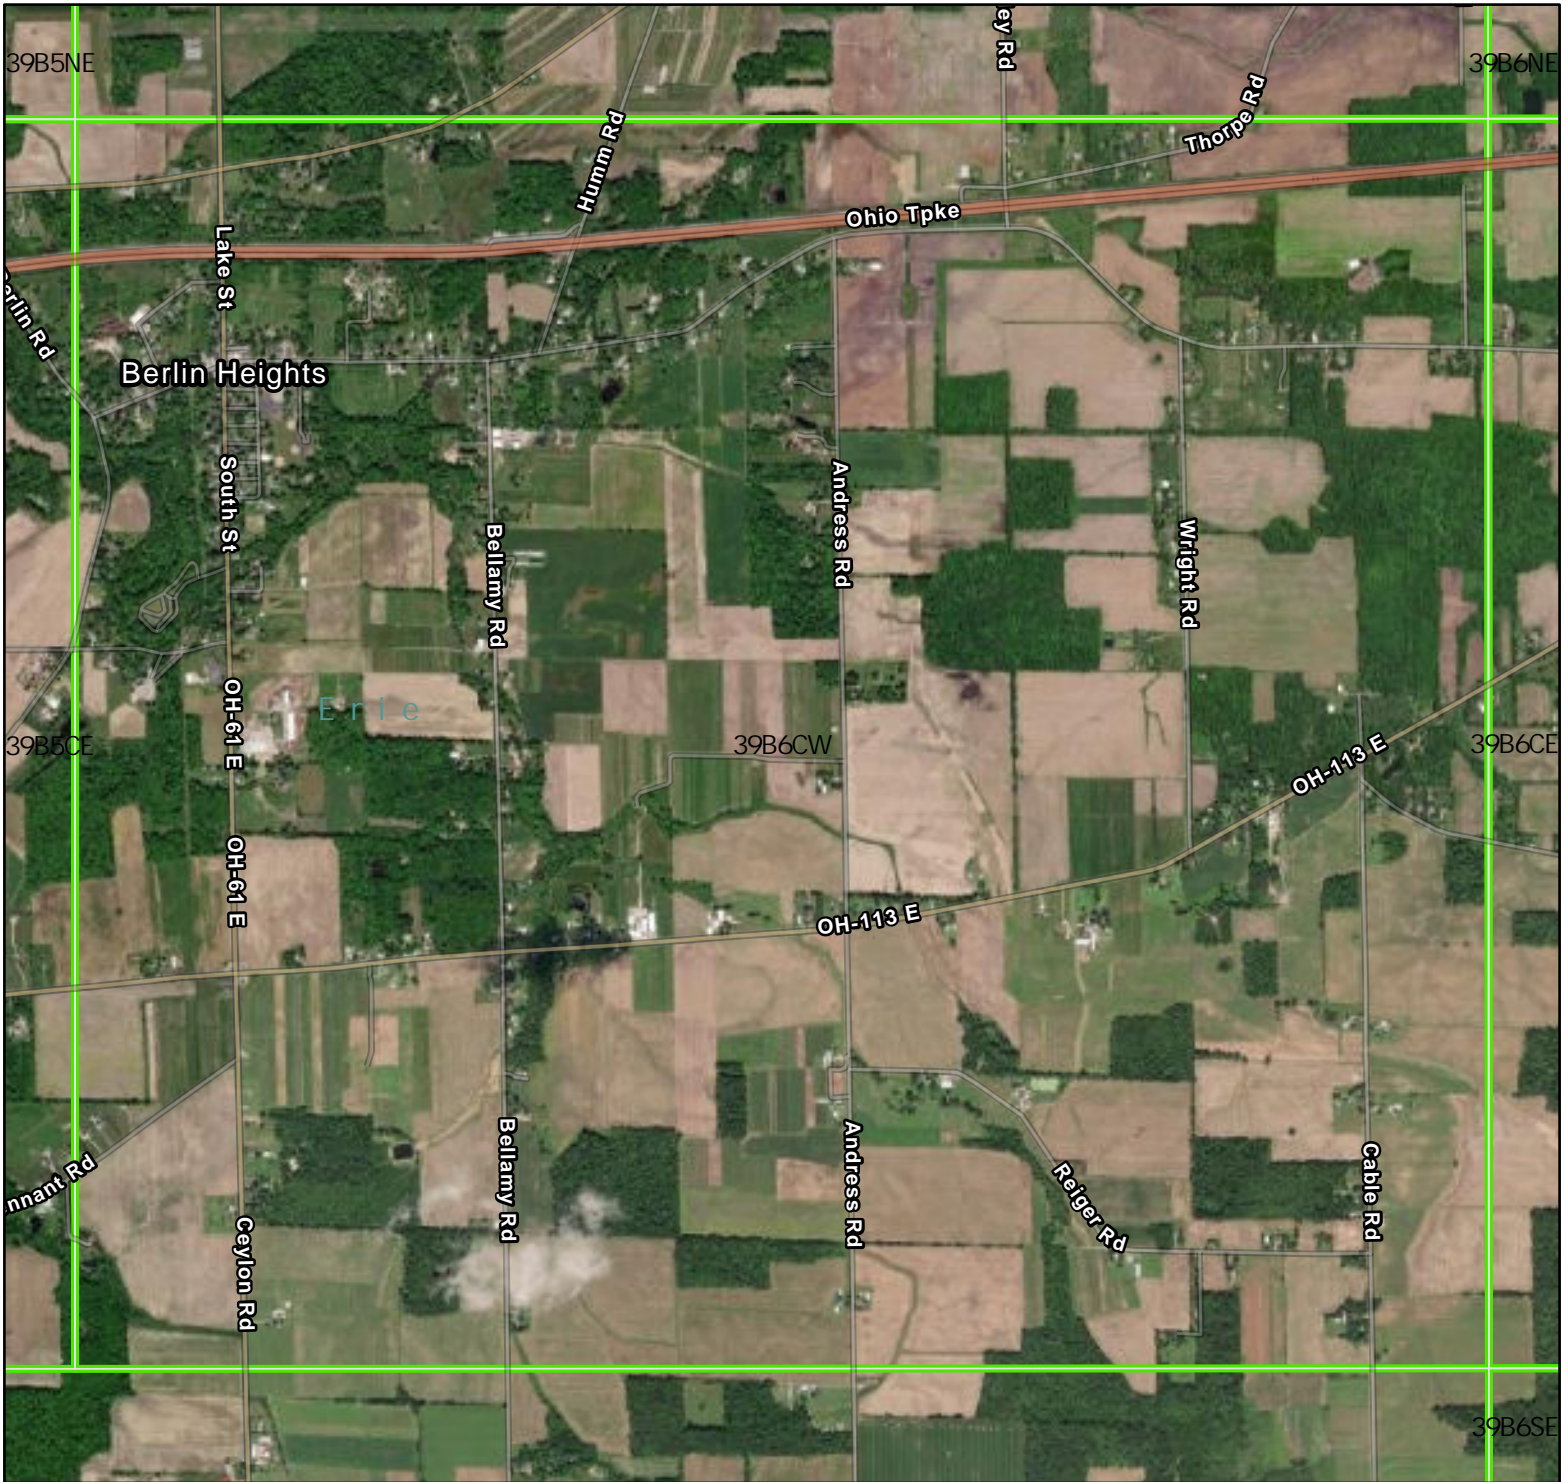

Crane Survey Erie County Location

Breeding Bird Atlas Block: 39B6CW

- Erie County
- Survey Block
- Alternative Block
- Block with Past Observation