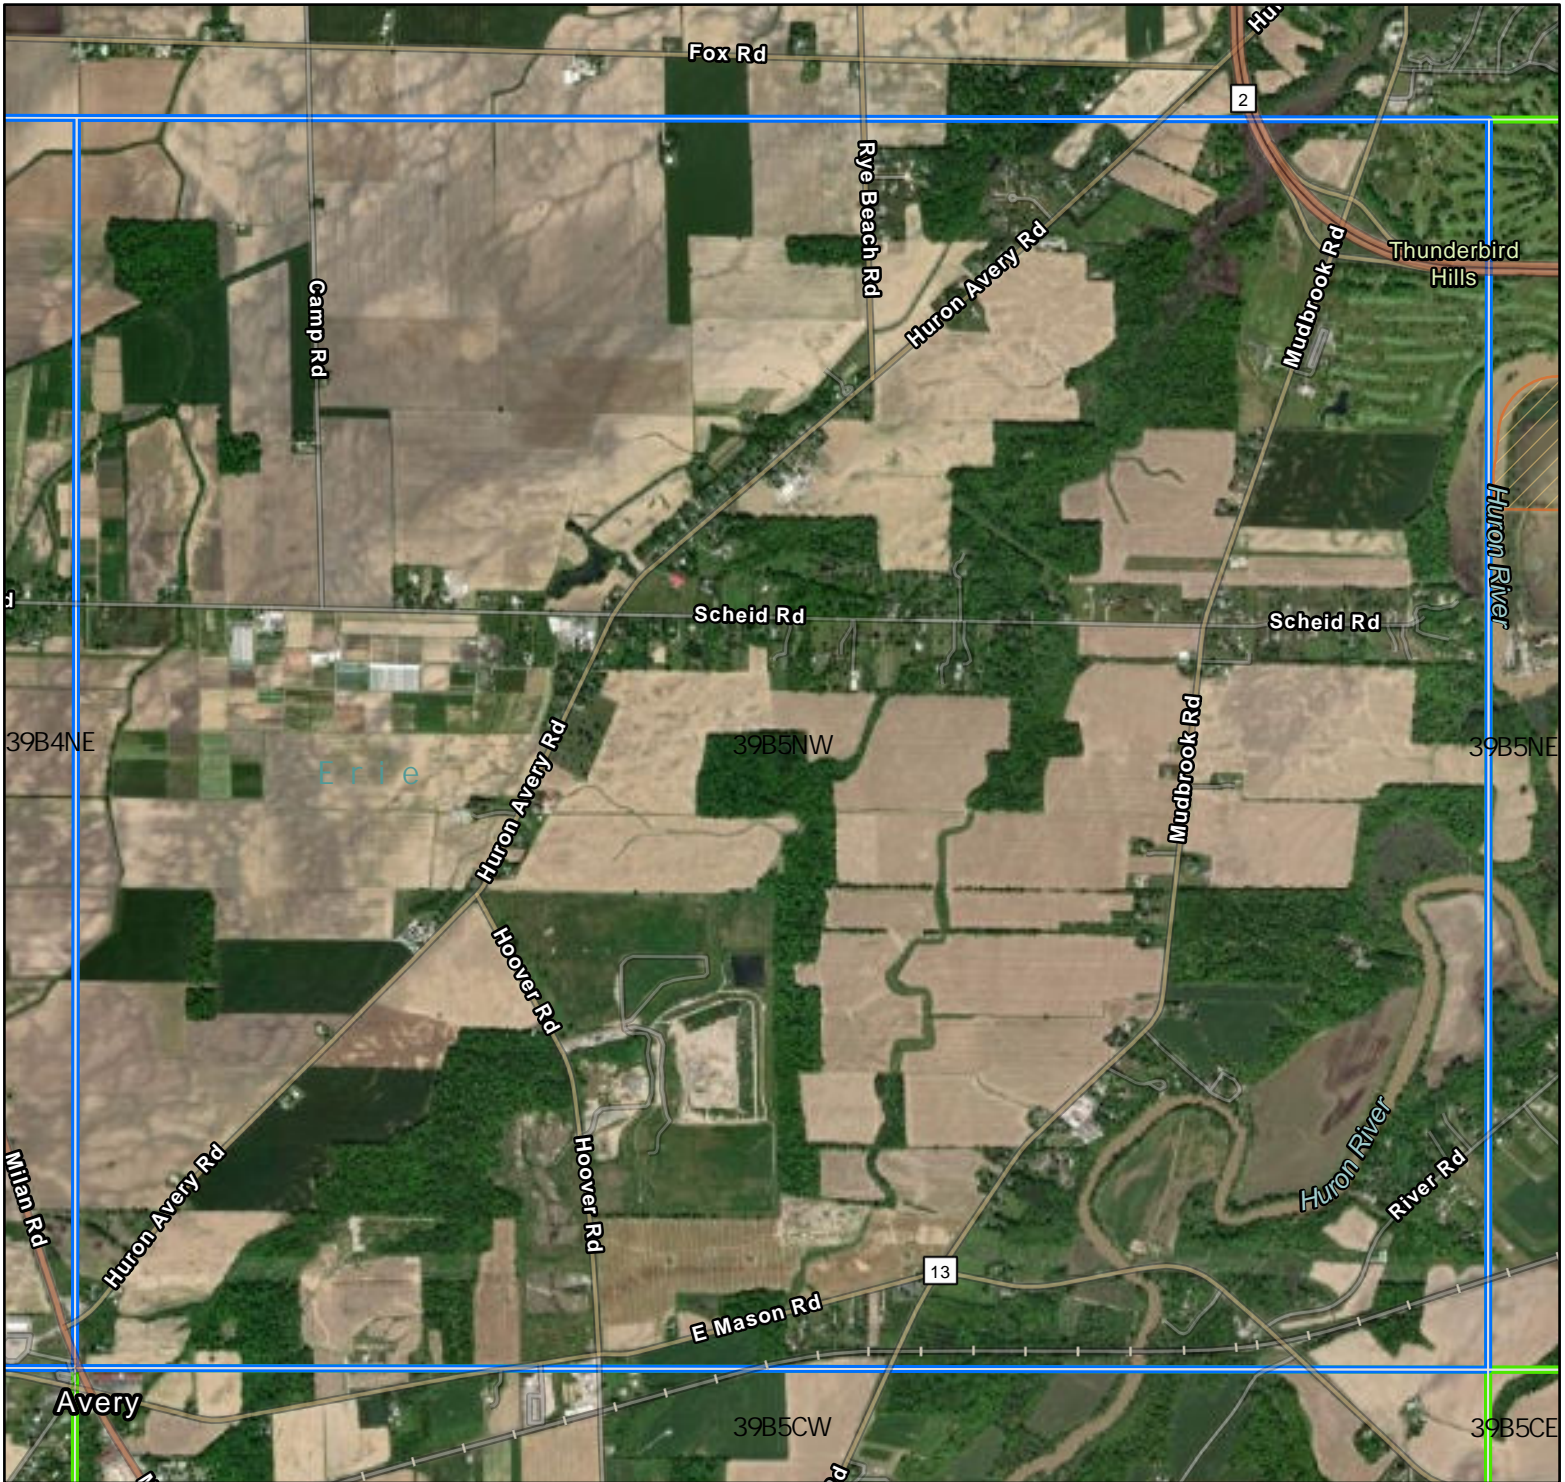

# Crane Survey Erie County Location

Breeding Bird Atlas Block: 39B5NW

- Erie County
- Survey Block
- Alternative Block
- Block with Past Observation