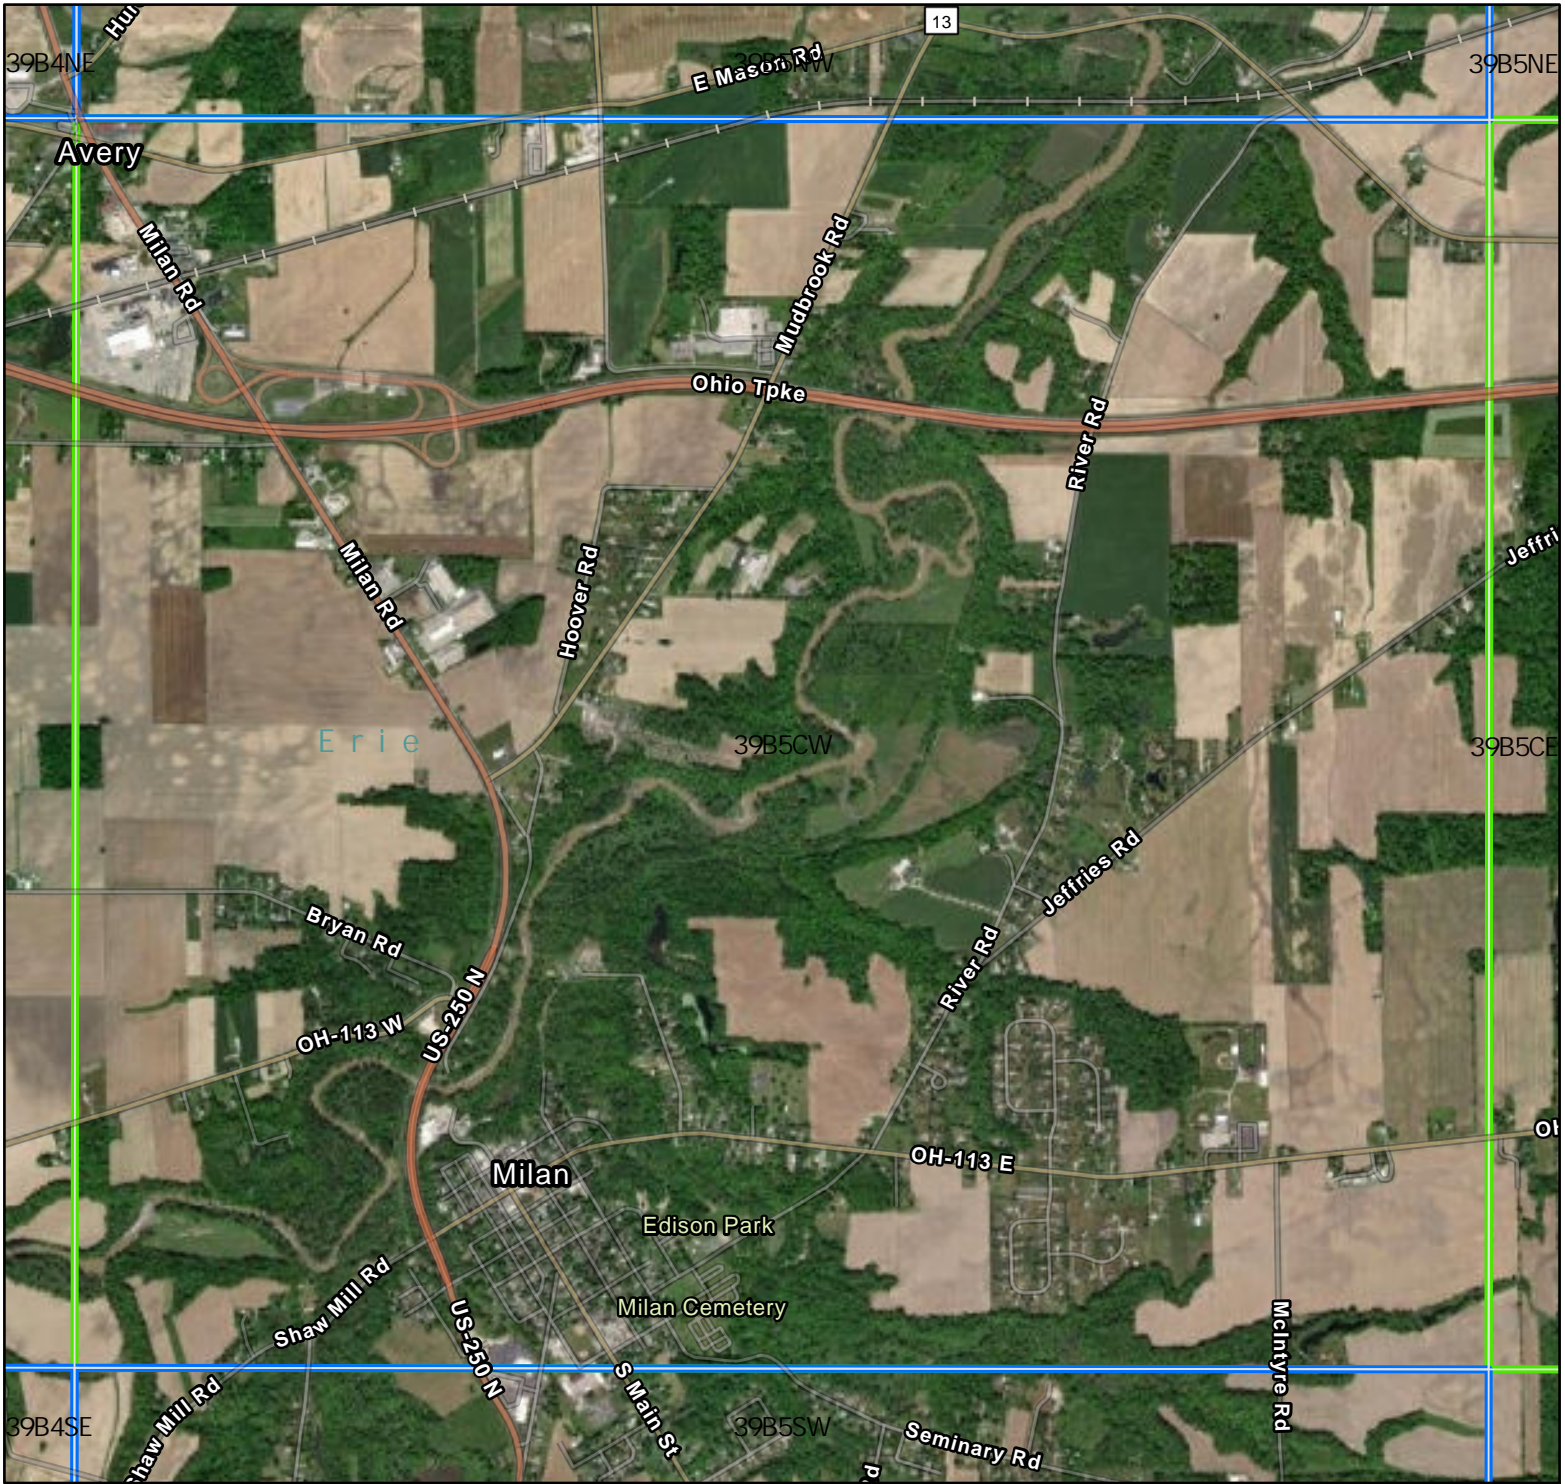

Crane Survey Erie County Location

Breeding Bird Atlas Block: 39B5CW

- Erie County
- Survey Block
- Alternative Block
- Block with Past Observation