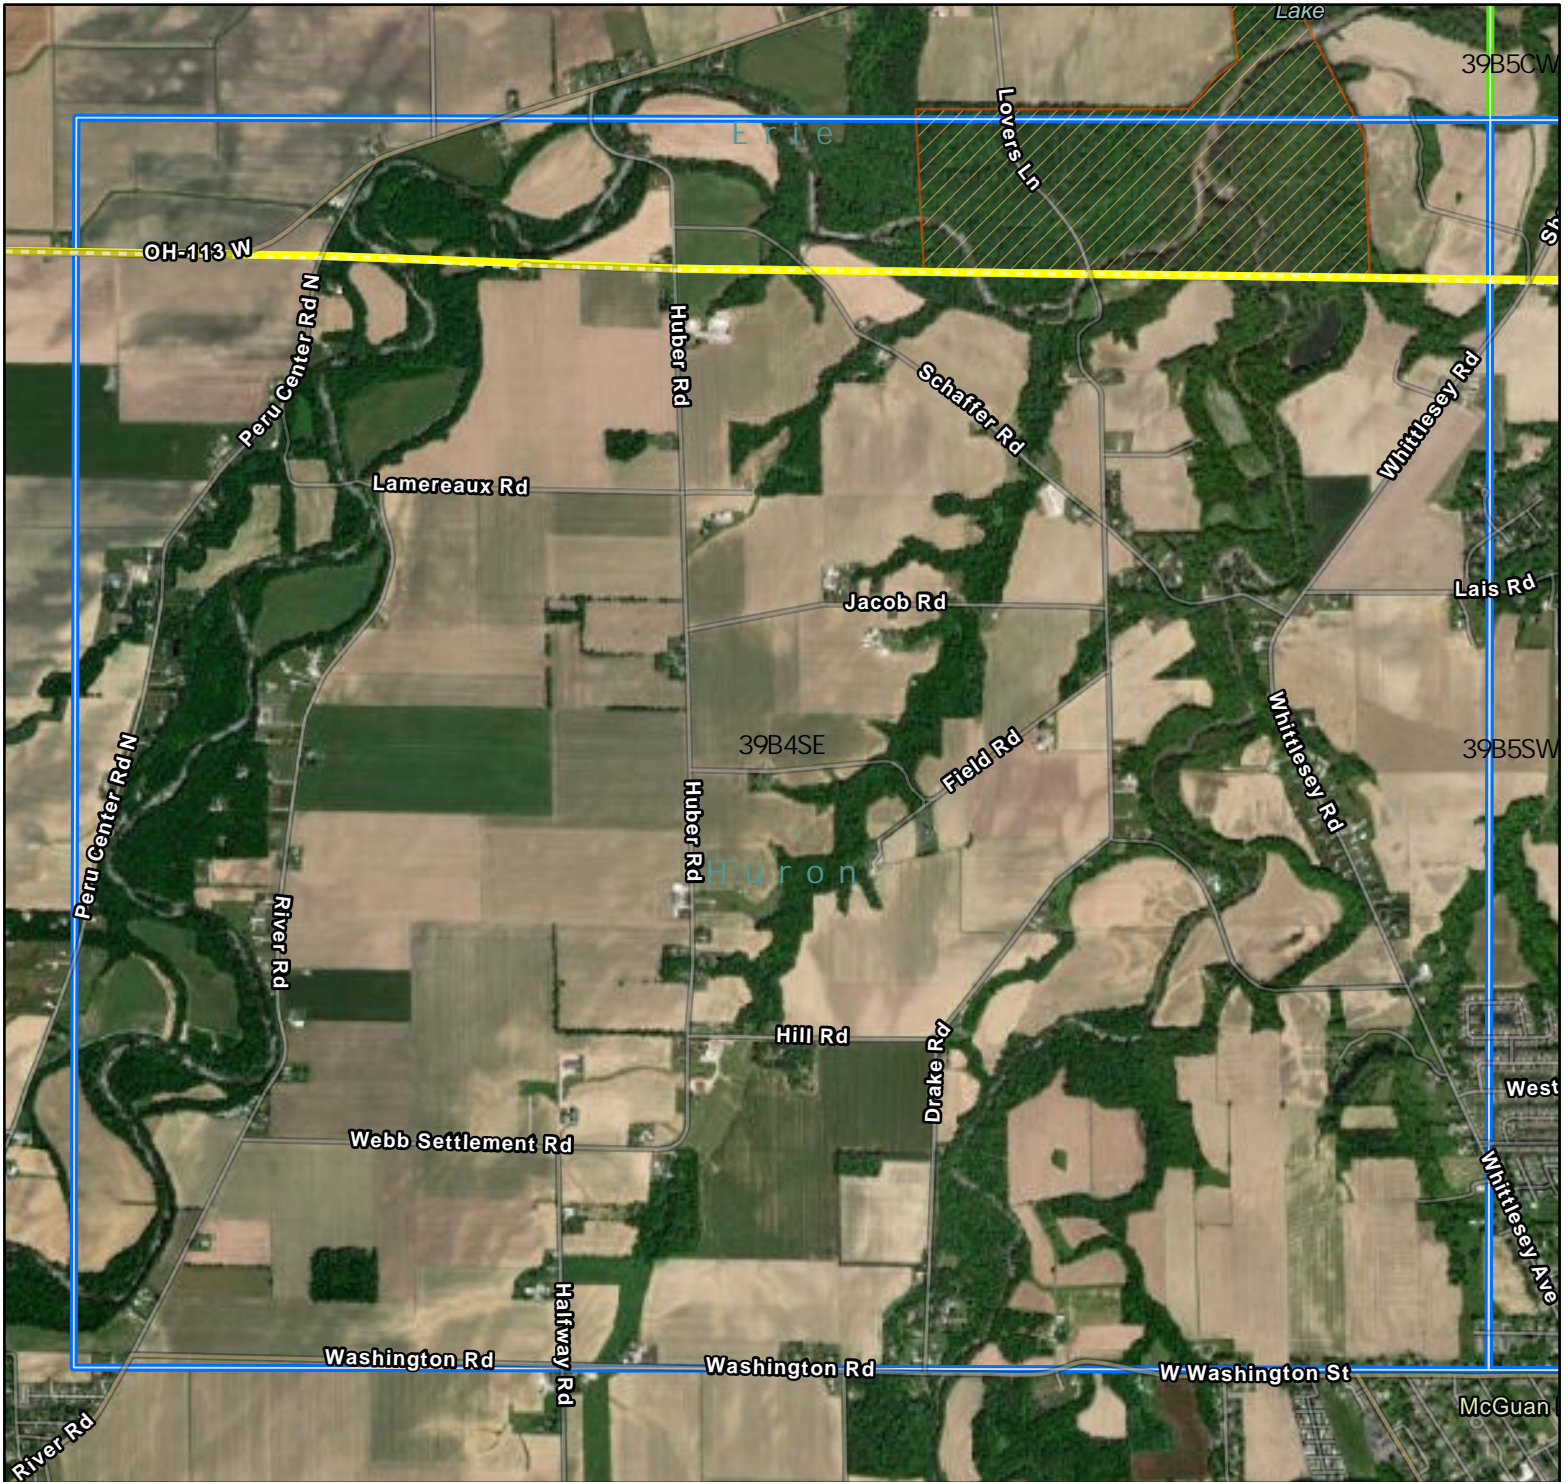

Crane Survey Erie County Location

Breeding Bird Atlas Block: 39B4SE

- Erie County
- Survey Block
- Alternative Block
- Block with Past Observation