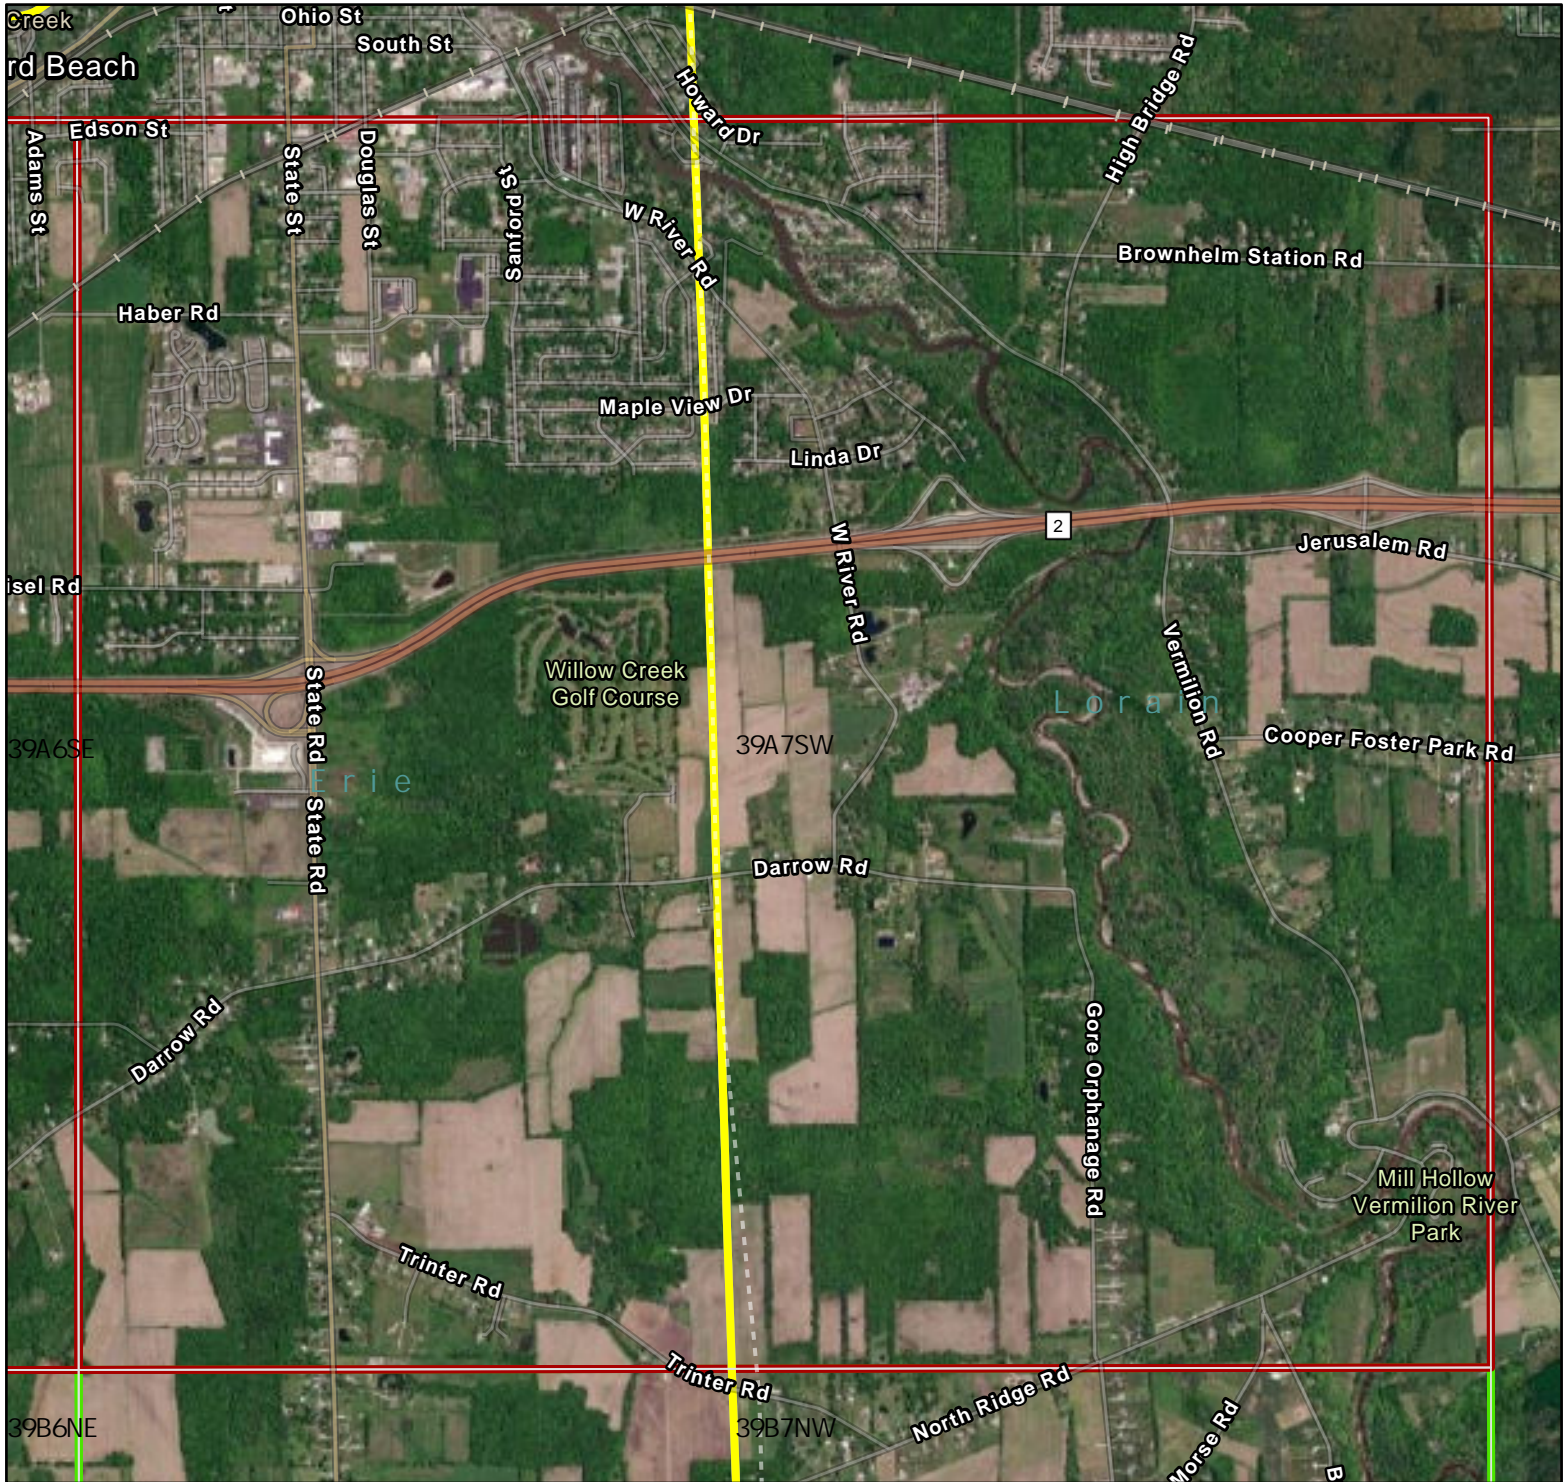

Crane Survey Erie County Location

Breeding Bird Atlas Block: 39A7SW

- Erie County
- Survey Block
- Alternative Block
- Block with Past Observation