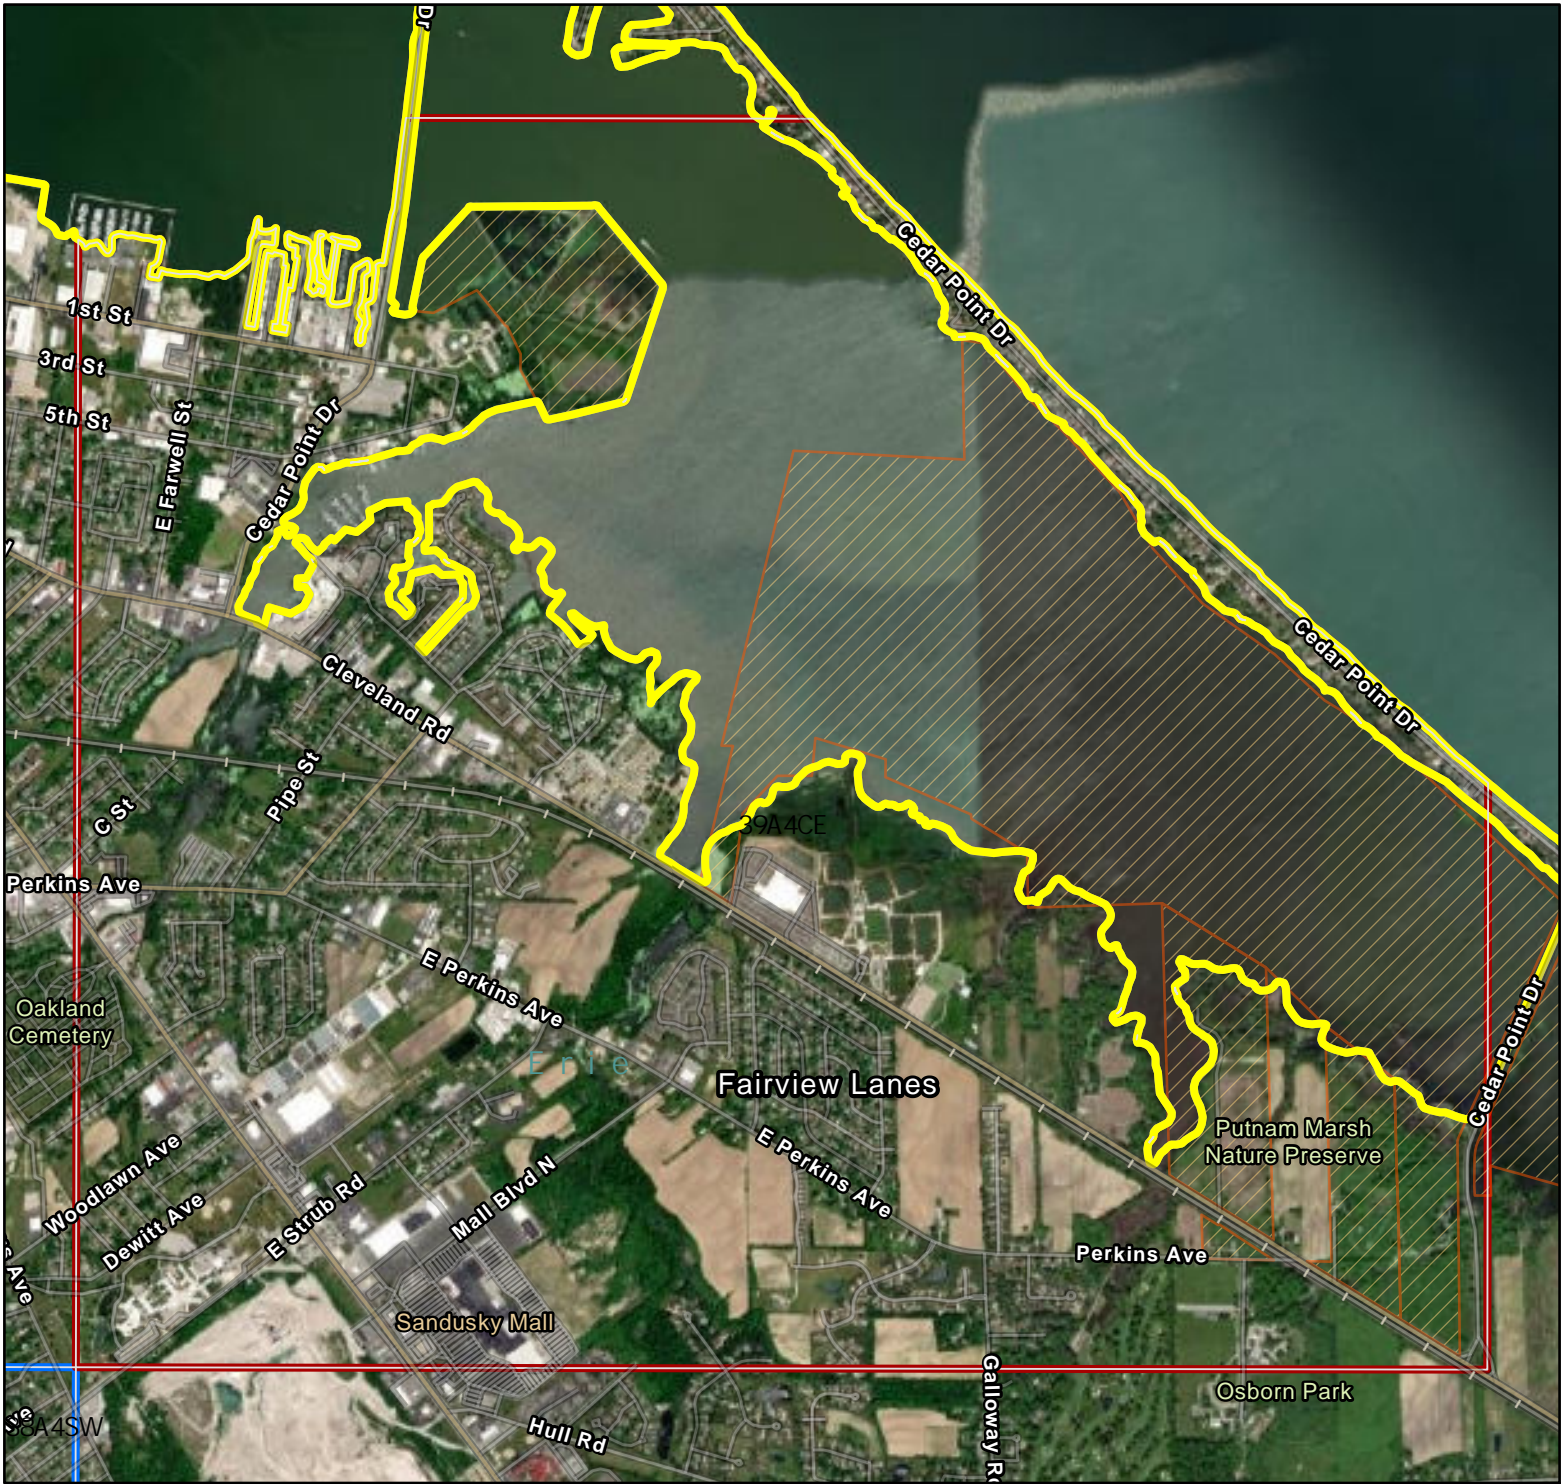

# Crane Survey Erie County Location

Breeding Bird Atlas Block: 39A4CE

- Erie County
- Survey Block
- Alternative Block
- Block with Past Observation