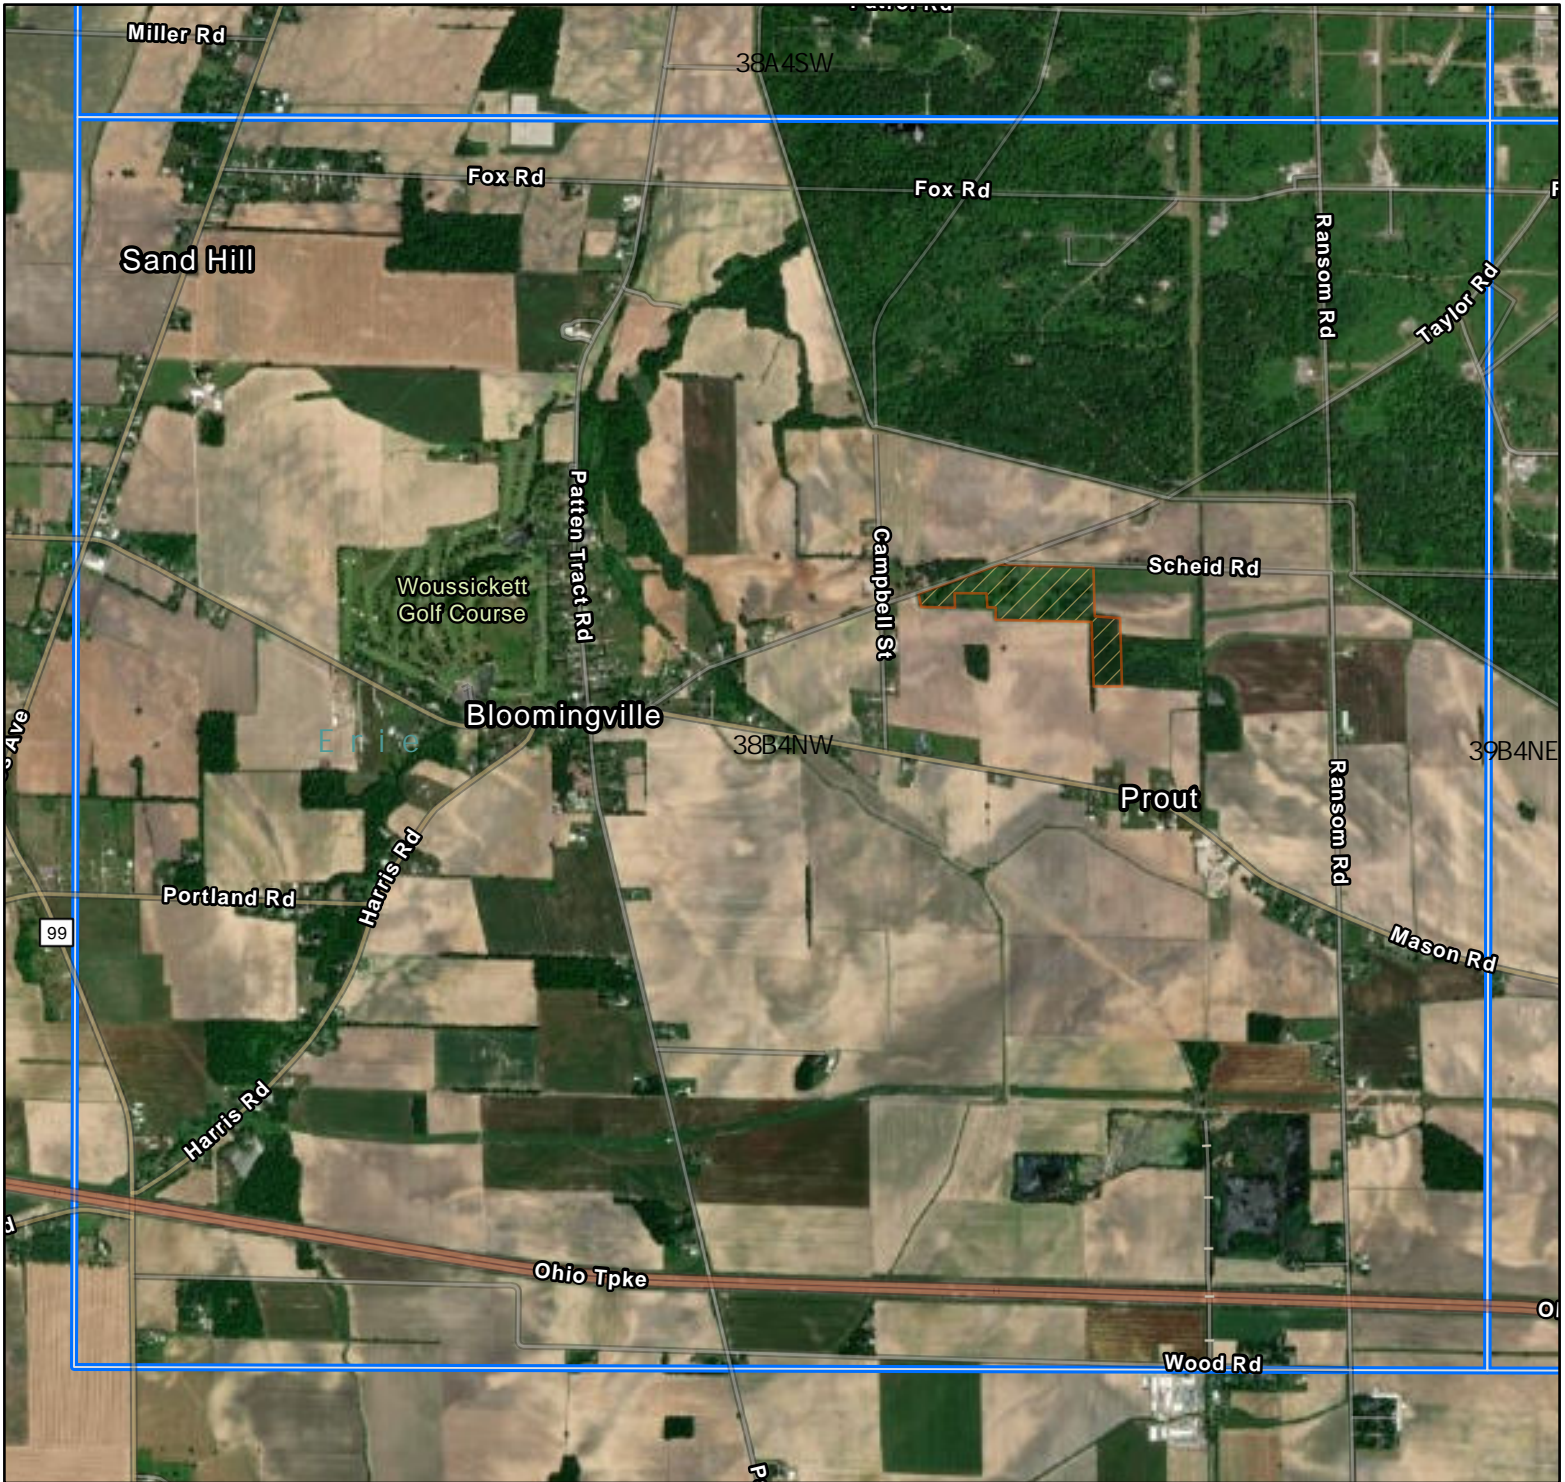

Crane Survey Erie County Location

Breeding Bird Atlas Block: 38B4NW

- Erie County
- Survey Block
- Alternative Block
- Block with Past Observation