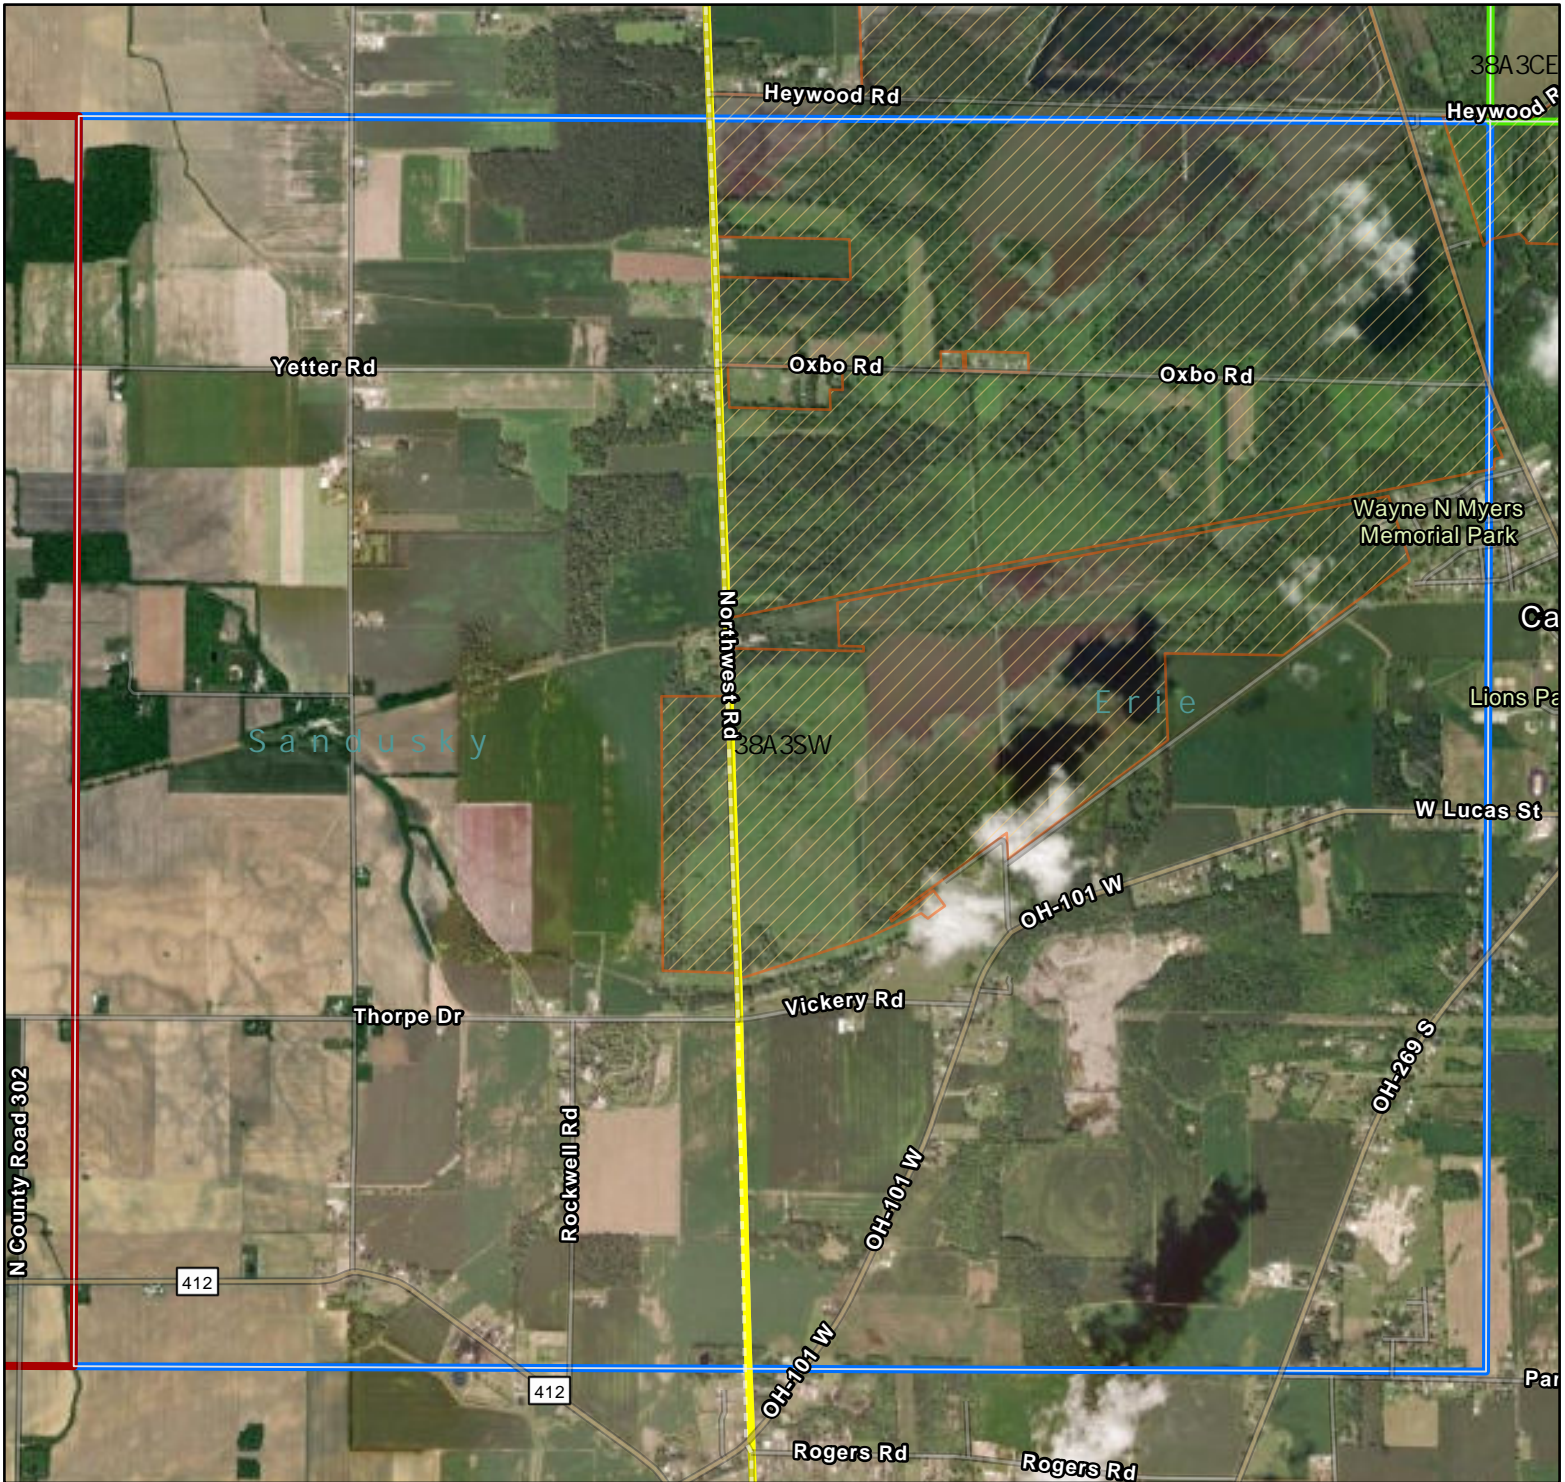

Crane Survey Erie County Location

Breeding Bird Atlas Block: 38A3SW

- Erie County
- Alternative Block
- Survey Block
- Block with Past Observation