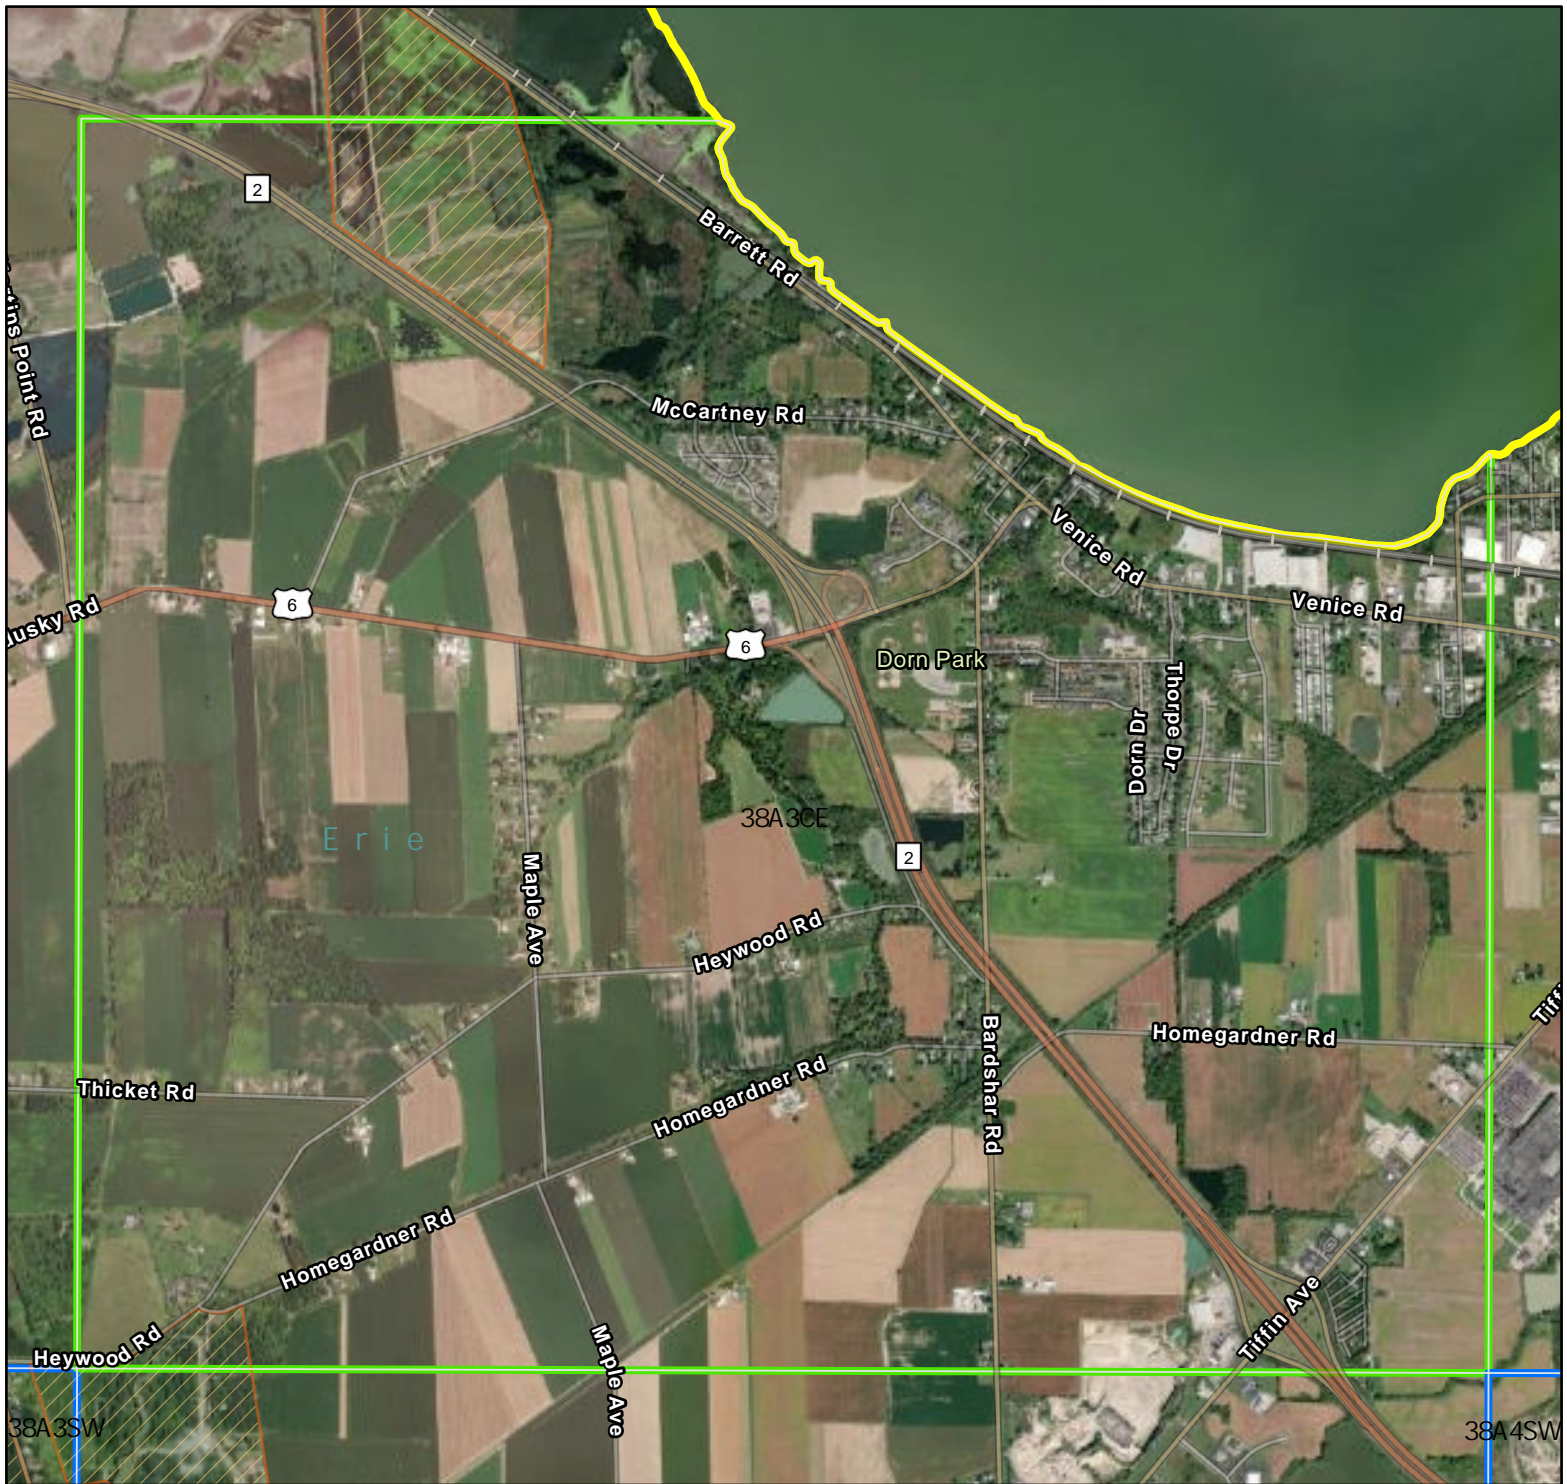

# Crane Survey Erie County Location

Breeding Bird Atlas Block: 38A3CE

- Erie County
- Survey Block
- Alternative Block
- Block with Past Observation