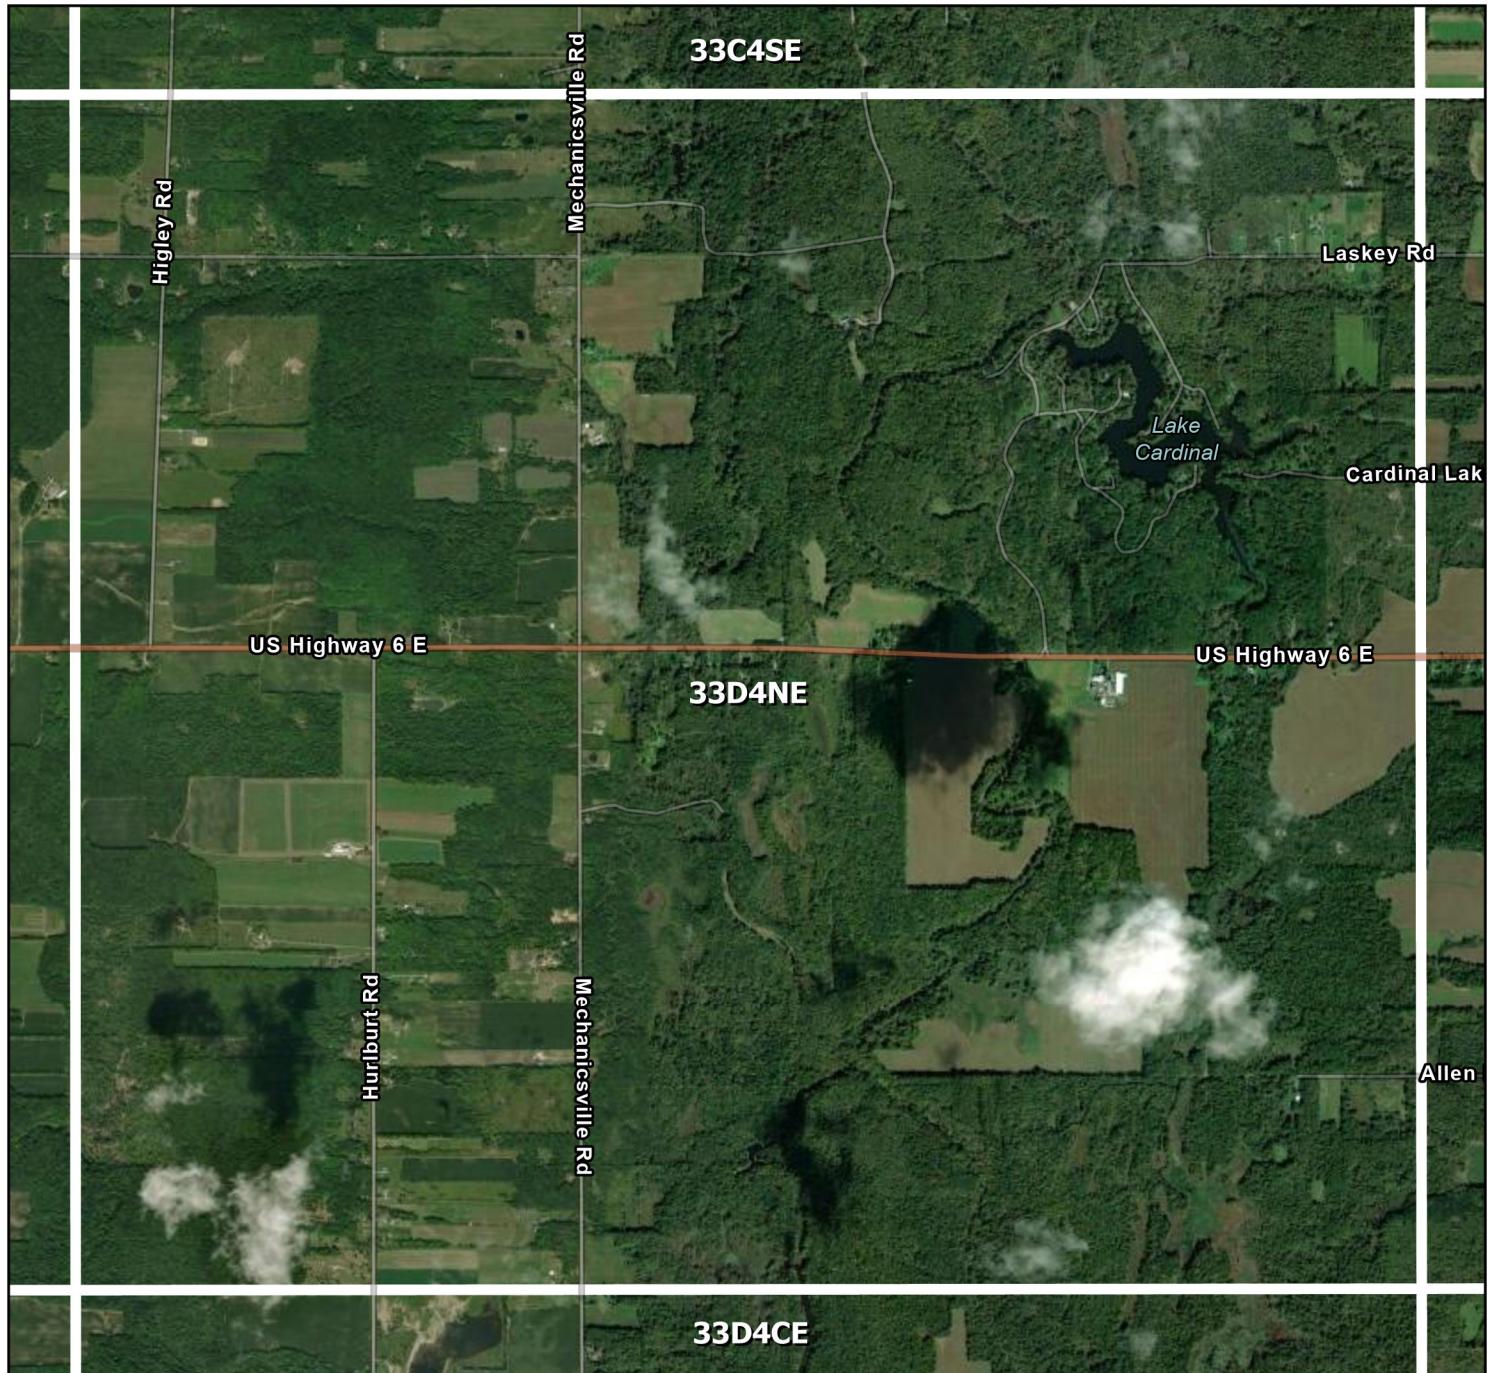

Crane Survey Ashtabula County

Breeding Bird Atlas Block: 33D4NE